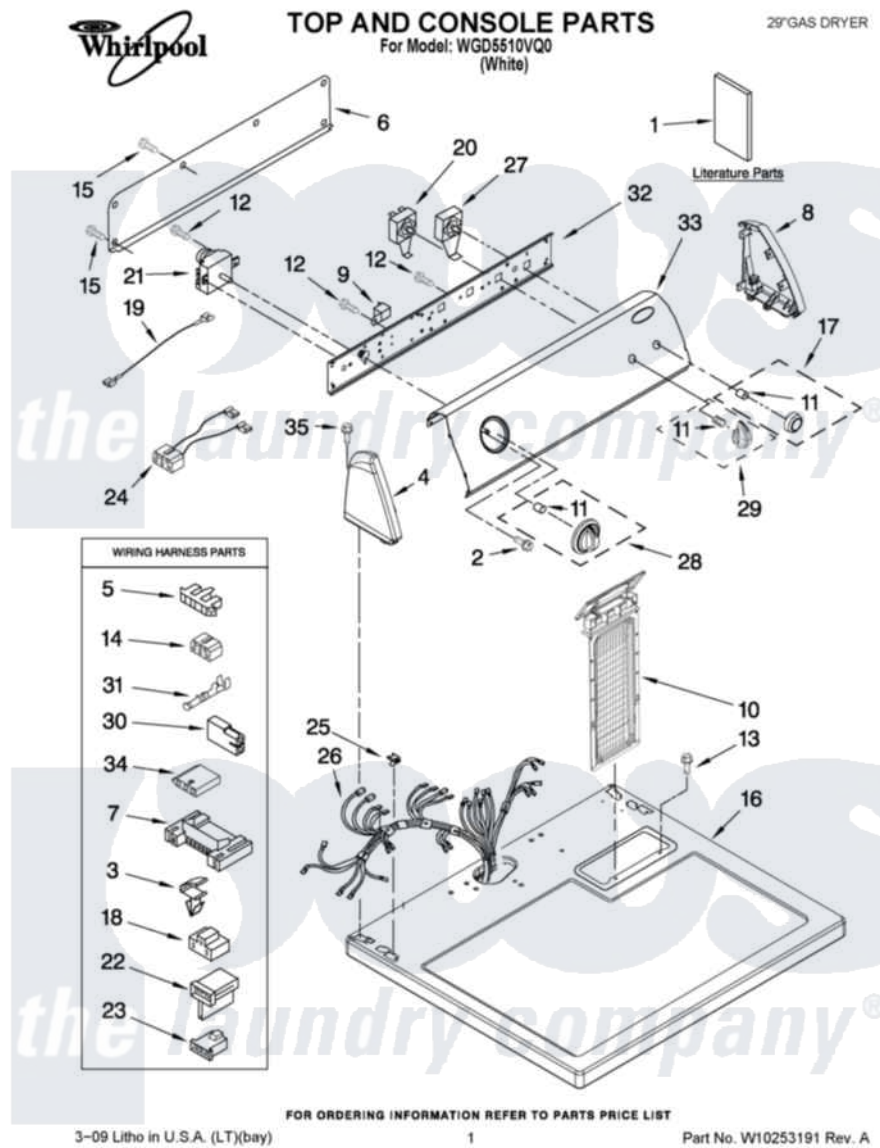

Whirlpool WGD5510VQ0 01 - TOP AND CONSOLE PARTS

Whirlpool Residential Whirlpool WGD5510VQ0 Dryer Parts Parts Diagram 01 - TOP AND CONSOLE PARTS
Click on the part number to view part

Item	Original Part Number	Replaced By	Status	Part Description
1	W10150630		Not Available	LITERATURE PARTS INSTRUCTIONS, INSTALLATION
"	W10150610		Not Available	Use & Care Guide
"	8576817		Not Available	Wiring Diagram
"	W10042960		Not Available	Sheet, Cycle Feature
"	677818		Not Available	Manual, Do-It- Yourself Repair (Dryer)
2	8533951	3400859		Screw, Grounding
3	3394427			Clip-Harness
4	8271365	279962		Endcap
5	3397269			Connector, Timer
6	8274261			Do-It-Yourself Repair Manuals
7	3395683			Receptacle, Multi-Terminal
8	8271359	279962		Endcap
9	694419			Mini-Buzzer
10	8557857			Screen, Lint

11	8536939		Clip, Knob
12	8533971	90767	Screw, 8A X 3/8 HeX Washer Head Tapping
13	688983	487240	Screw, For Mtg. Service Capacitor
14	3347243		Block, Disconnect
15	693995		Screw, Hex Head
16	8557930	8563985	Top
17	8566073		Knob, Push-To-Start
18	3401144		Connector
19	3401684		Jumper, Wire
20	3399639		Switch, Rotary Temperature
21	8299765		Timer Assembly
22	3403499		Connector, 2-Postion
23	3403498		Connector, 3-Position
24	8539893		Wire, Jumper
25	357213		Nut, Push-In
26	8299879		Harness, Wiring
27	3398095		Switch, Push-To-Start
28	8566061		Timer Knob Assembly
29	8565944		Knob, Control
30	717252		Receptacle, Terminal
31	94614		Terminal
32	8544895		Bracket, Control
33	W10226241		Panel, Control
34	3936144		Do-It-Yourself Repair Manuals
35	388326		Screw, 8-18 X 1.25