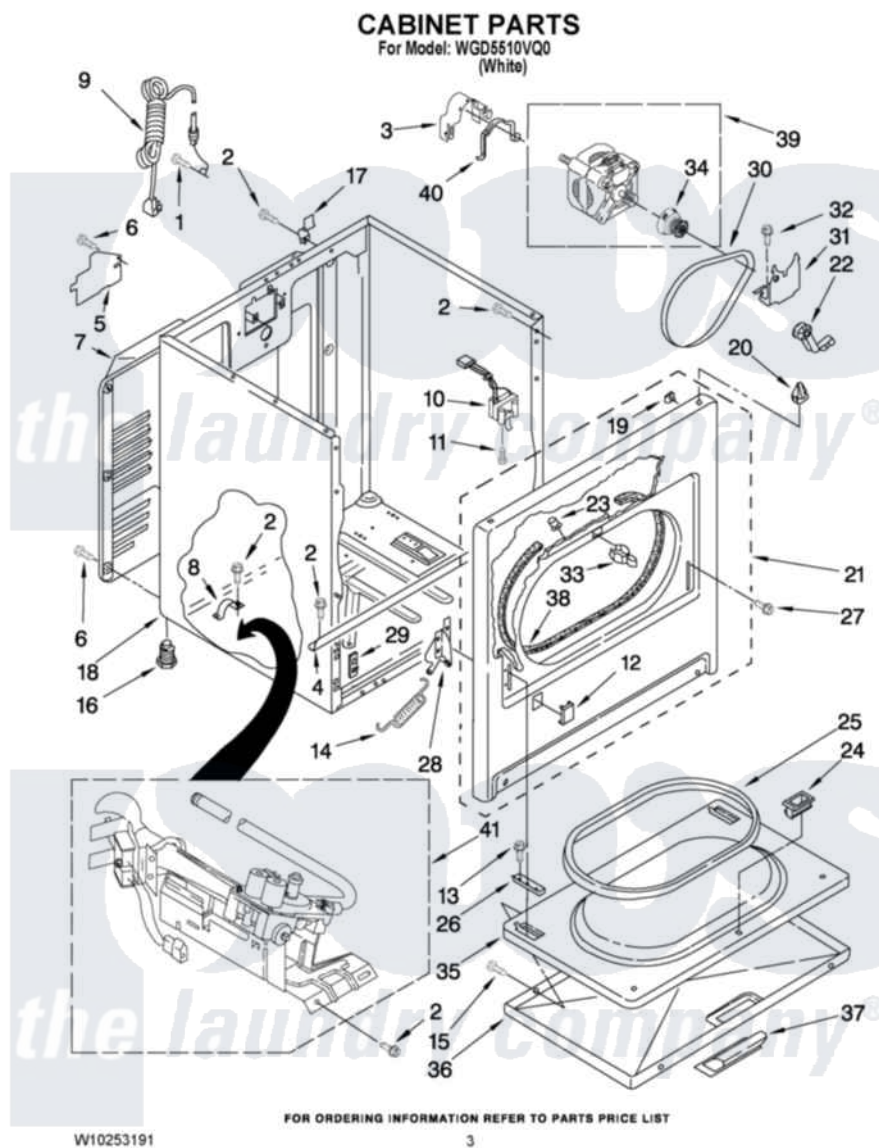

Whirlpool WGD5510VQ0 02 - CABINET PARTS

Whirlpool [Residential Whirlpool WGD5510VQ0 Dryer Parts](#) Parts Diagram 02 - CABINET PARTS
Click on the part number to view part

Item	Original Part Number	Replaced By	Status	Part Description
1	697776	4331106		Screw, No.10-32 X 7/16
2	343641	681414		Screw, 10AB X 1/2
3	3404162			Clamp, Motor
4	8541400			Bracket, Cabinet
5	3396795			Cover, Terminal Block
6	693995			Screw, Hex Head
7	3396805	280043		Panel-Rear
8	341029			Clamp, Pipe Door Spring
9	344020	3401402		Cord, Power
10	3406107			Door Switch Assembly
11	697773	3395530		Screw
12	3394975			Plug, Front Panel
13	694091			Trim, Side Right Hand
14	W10041960			Spring, Door
15	3357011	308685		Side Trim)
16	3392100	49621		Feet-Leveling

"	279810		Foot-Optional
17	8066217		Hinge, Top
18	8530603	8533643	Cabinet
19	98234		Clip, U-Bend
20	690363	18776	Lock, Front Top
21	3395197	279740	Panel
22	691366		Idler And Pulley Assembly
23	685203	279220	Clip
24	3389441		Door Catch Assembly
25	3390731		Seal, Door
26	337189		Clip, Hinge
27	342043	486146	Screw
28	8066056		Hinge, Door
"	8066057		Hinge, Door
29	3394083		Clip, Front Panel
30	W10131364	341241	Belt
31	348780		Base, Motor
32	3400500		Bolt, 3405245 5/16-18 X 3/4
33	696144	279570	Latch
34	8066184		Pulley, Motor
35	695737		Door, Rear
36	3393549		Door, Front
37	W10095180		Handle, Door
38	3406129		Seal And Bearing Assembly
39	W10194250	279827	Motor-Drve
40	W10121316		Plug, Multivent
41	8318272	W10465748	Burner-Gas