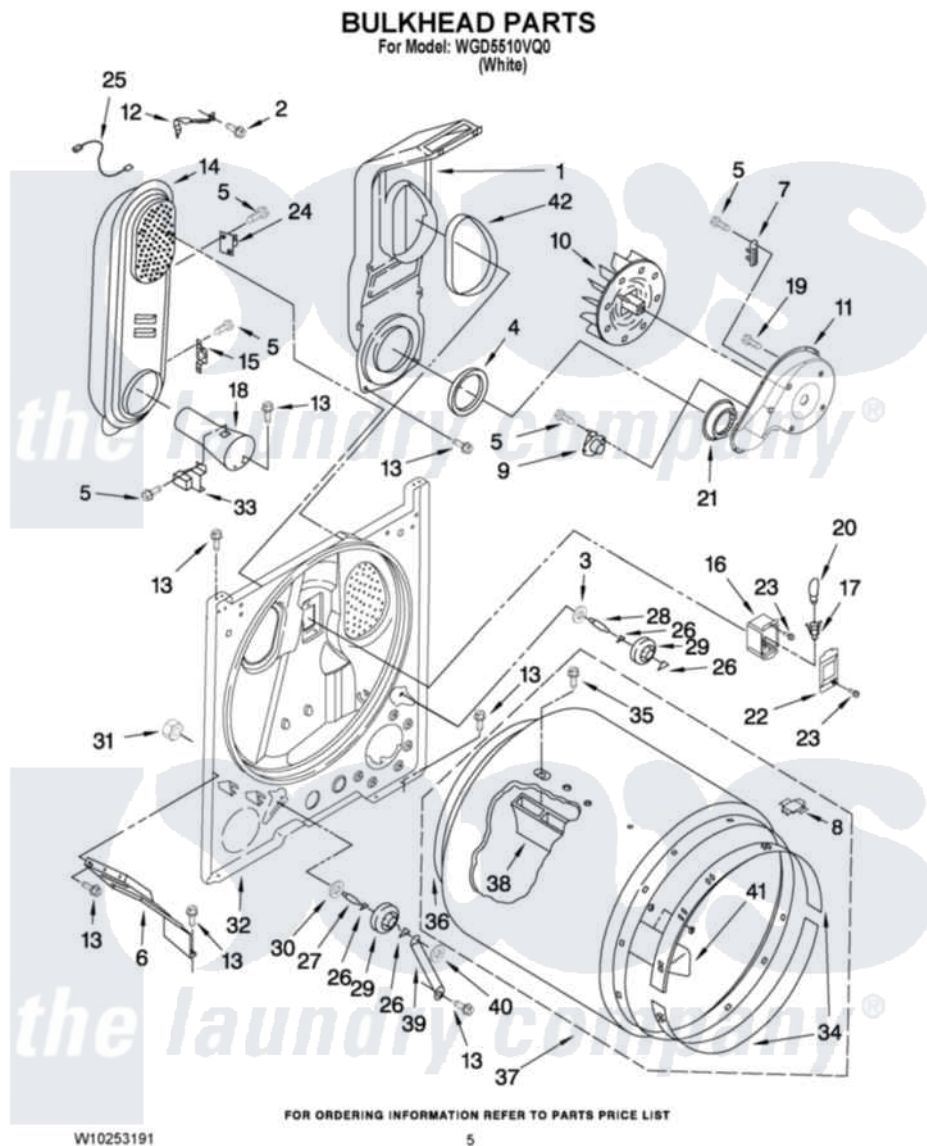

# Whirlpool WGD5510VQ0 03 - BULKHEAD PARTS

Whirlpool [Residential Whirlpool WGD5510VQ0 Dryer Parts](#) Parts Diagram 03 - BULKHEAD PARTS  
Click on the part number to view part

Item	Original Part Number	Replaced By	Status	Part Description
1	<a href="#">348368</a>			Lint Chute Assembly
2	<a href="#">489463</a>			Screw, 8-18 X 1/16
3	<a href="#">3388703</a>			Washer, Support
4	<a href="#">347139</a>			Seal, Lint Chute
5	<a href="#">90767</a>			Screw, 8A X 3/8 HeX Washer Head Tapping
6	<a href="#">3406022</a>			Bracket, Bulkhead
7	<a href="#">3392519</a>			Thermal Limiter
8	<a href="#">8066086</a>			Plug, Drum Hole
9	<a href="#">3387134</a>			Thermostat, Internal-Bias
10	<a href="#">694089</a>			Wheel, Blower
11	<a href="#">8577230</a>			Housing, Blower
12	<a href="#">8066155</a>			Clip, Heater Box
13	343641	<a href="#">681414</a>		Screw, 10AB X 1/2
14	8530285	<a href="#">279980</a>		Box
15	<a href="#">3403140</a>			Thermostat, High-Limit 205F
16	<a href="#">3977373</a>			Bracket, Drum Light