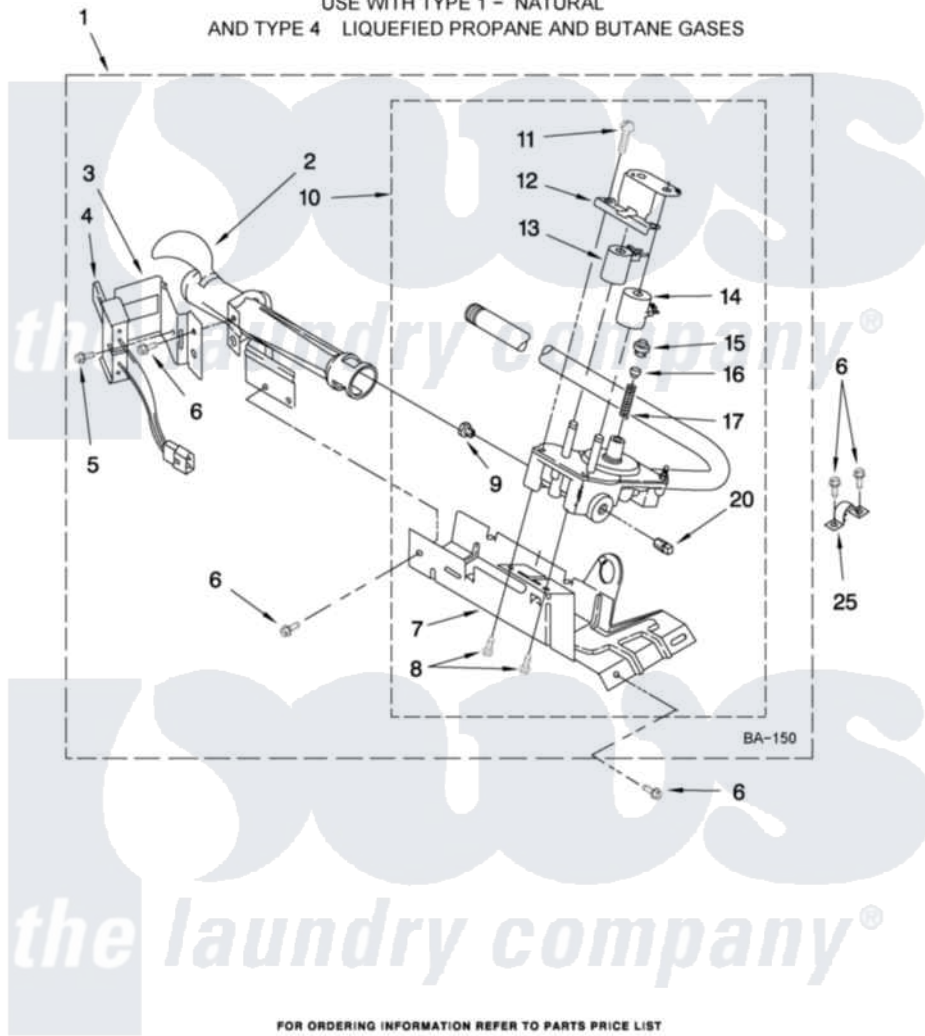

Whirlpool WGD5510VQ0 04 - 8318272 BURNER ASSEMBLY

8318272 BURNER ASSEMBLY

For Model: WGD5510VQ0
(White)

USE WITH TYPE 1 - NATURAL
AND TYPE 4 LIQUEFIED PROPANE AND BUTANE GASES

W10253191

FOR ORDERING INFORMATION REFER TO PARTS PRICE LIST

7

Whirlpool Residential Whirlpool WGD5510VQ0 Dryer Parts Parts Diagram 04 - 8318272 BURNER ASSEMBLY
Click on the part number to view part

Item	Original Part Number	Replaced By	Status	Part Description
1	8318272	W10465748		Burner-Gas
2	688617	693140		Burner
3	694298			Bracket, Ignitor
4	686590	279311		Ignitor
5	3393909			Screw, 8-32 X 7/8
6	343641	681414		Screw, 10AB X 1/2
7	693986			Base, Burner
8	3387057			Screw, 10-16 X 1/2 Orifice, Burner
9	234826			Orifice, Burner Type 1
"	229742			Orifice, Burner
"	234868			Orifice, Burner
10	8318277	W10337269		Valve-Gas
11	694421			Screw, Bracket Mounting
12	694538			Bracket, Shunt
13	694540			Coil, 60 Hz
14	694539			Coil, 60 Hz