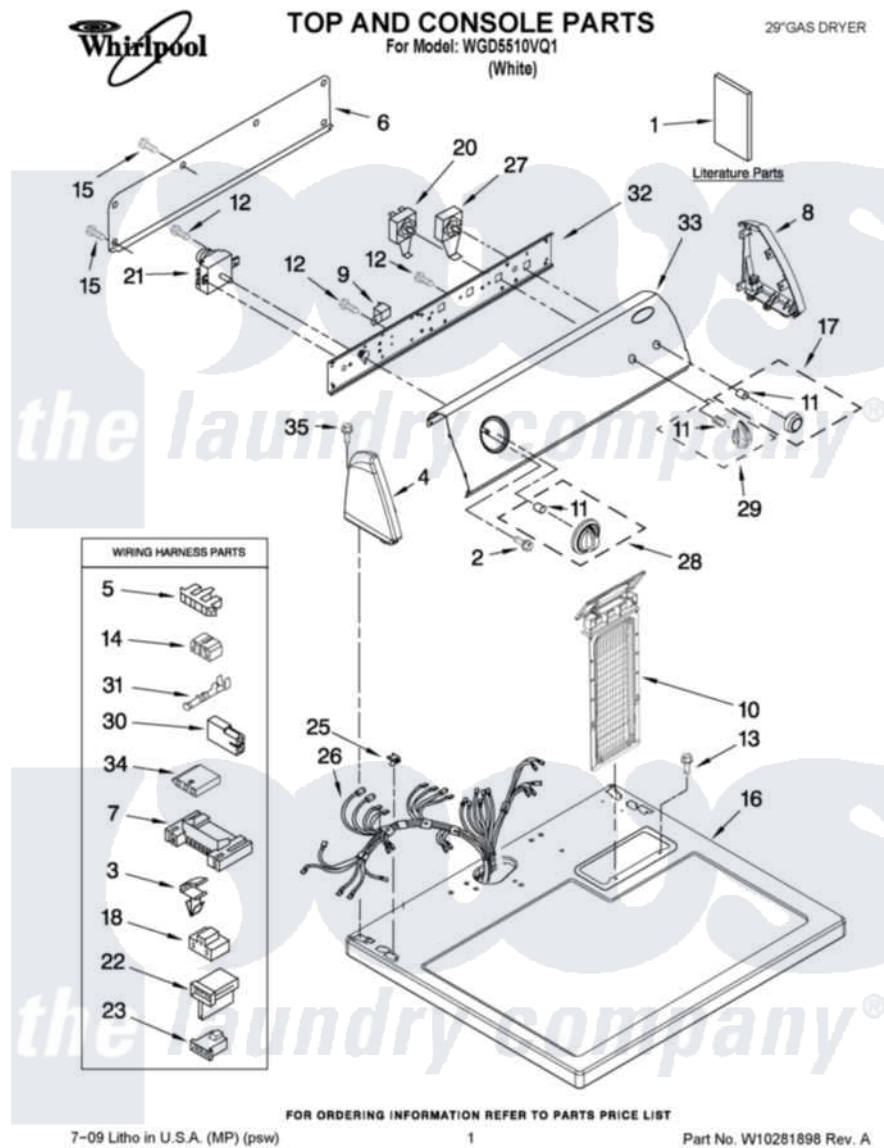

Whirlpool WGD5510VQ1 01 - TOP AND CONSOLE PARTS

Whirlpool Residential Whirlpool WGD5510VQ1 Dryer Parts Parts Diagram 01 - TOP AND CONSOLE PARTS
Click on the part number to view part

Item	Original Part Number	Replaced By	Status	Part Description
1	W10150630		Not Available	LITERATURE PARTS INSTRUCTIONS, INSTALLATION
"	W10150610		Not Available	Use & Care Guide
"	W10185985		Not Available	Wiring Diagram
"	W10042960		Not Available	Sheet, Cycle Feature
2	8533951	3400859		Screw, Grounding
3	3394427			Clip-Harness
4	8271365	279962		Endcap
5	3397269			Connector, Timer
6	8274261			Do-It-Yourself Repair Manuals
7	3395683			Receptacle, Multi-Terminal
8	8271359	279962		Endcap
9	694419			Mini-Buzzer
10	8557857			Screen, Lint
11	8536939			Clip, Knob
12	8533071	00767		Screw, 8A X 3/8 HeX Washer

12	8533971	30707	Head Tapping
13	688983	487240	Screw, For Mtg. Service Capacitor
14	3347243		Block, Disconnect
15	693995		Screw, Hex Head
16	8557930	8563985	Top
17	8566073		Knob, Push-To-Start
18	3401144		Connector
20	3399639		Switch, Rotary Temperature
21	W10185981		Timer Assembly
22	3403499		Connector, 2-Position
23	3403498		Connector, 3-Position
25	357213		Nut, Push-In
26	W10186122		Harness, Wiring
27	3398095		Switch, Push-To-Start
28	8566061		Timer Knob Assembly
29	8565944		Knob, Control
30	717252		Receptacle, Terminal
31	94614		Terminal
32	8544895		Bracket, Control
33	W10226241		Panel, Control
34	3936144		Do-It-Yourself Repair Manuals
35	388326		Screw, 8-18 X 1.25