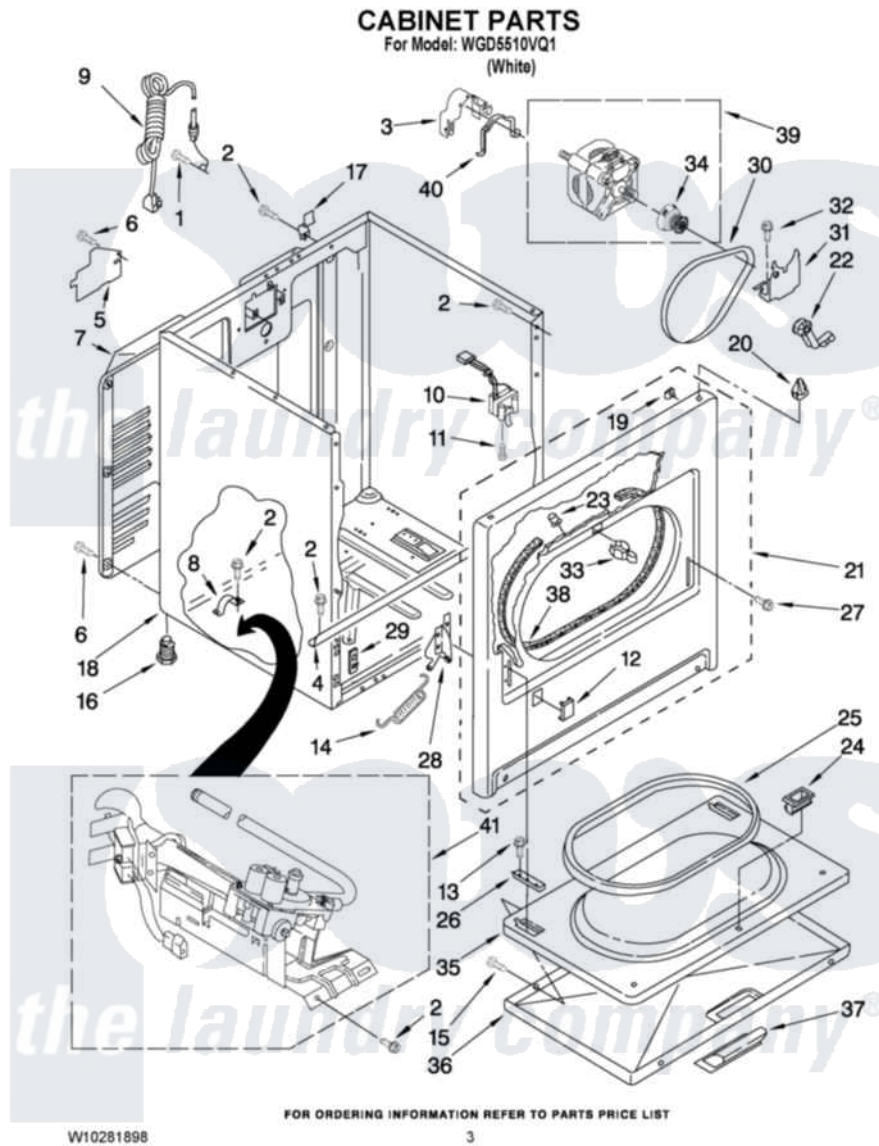

Whirlpool WGD5510VQ1 02 - CABINET PARTS

Whirlpool [Residential Whirlpool WGD5510VQ1 Dryer Parts](#) Parts Diagram 02 - CABINET PARTS
Click on the part number to view part

| Item | Original Part Number | Replaced By | Status | Part Description |
|------|---------------------------|-------------------------|--------|-------------------------|
| 1 | 697776 | 4331106 | | Screw, No.10-32 X 7/16 |
| 2 | 3390631 | | | Screw, 10-16 X 3/8 |
| 3 | 3404162 | | | Clamp, Motor |
| 4 | 8541400 | | | Bracket, Cabinet |
| 5 | 3396795 | | | Cover, Terminal Block |
| 6 | 693995 | | | Screw, Hex Head |
| 7 | 3396805 | 280043 | | Panel-Rear |
| 8 | 341029 | | | Clamp, Pipe Door Spring |
| 9 | 344020 | 3401402 | | Cord, Power |
| 10 | 3406107 | | | Door Switch Assembly |
| 11 | 697773 | 3395530 | | Screw |
| 12 | 3394975 | | | Plug, Front Panel |
| 13 | 694091 | | | Trim, Side Right Hand |
| 14 | W10041960 | | | Spring, Door |
| 15 | 3357011 | 308685 | | Side Trim) |
| 16 | 3392100 | 49621 | | Feet-Leveling |