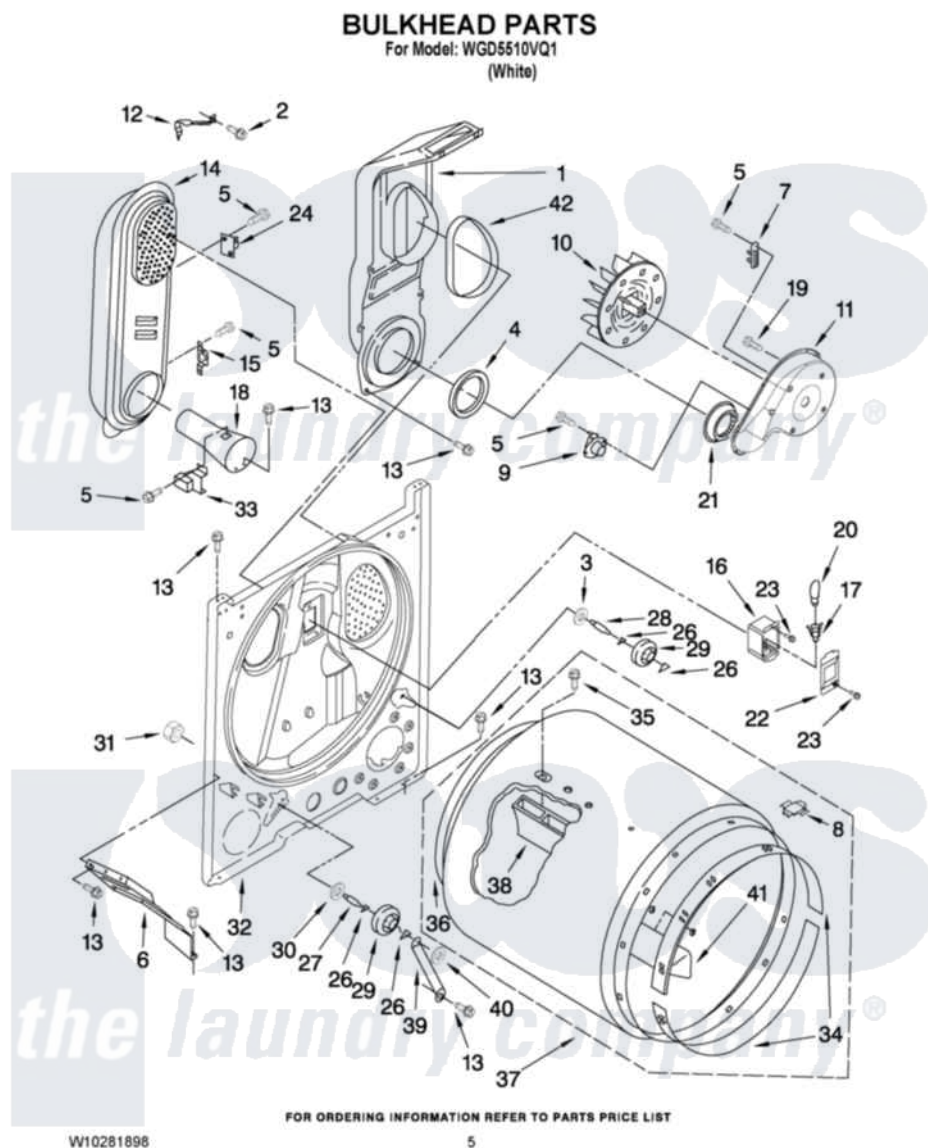

# Whirlpool WGD5510VQ1 03 - BULKHEAD PARTS

Whirlpool [Residential Whirlpool WGD5510VQ1 Dryer Parts](#) Parts Diagram 03 - BULKHEAD PARTS  
Click on the part number to view part

Item	Original Part Number	Replaced By	Status	Part Description
1	<a href="#">348368</a>			Lint Chute Assembly
2	<a href="#">489463</a>			Screw, 8-18 X 1/16
3	<a href="#">3388703</a>			Washer, Support
4	<a href="#">347139</a>			Seal, Lint Chute
5	<a href="#">90767</a>			Screw, 8A X 3/8 HeX Washer Head Tapping
6	<a href="#">3406022</a>			Bracket, Bulkhead
7	<a href="#">3392519</a>			Thermal Limiter
8	<a href="#">8066086</a>			Plug, Drum Hole
9	<a href="#">3387134</a>			Thermostat, Internal-Bias
10	<a href="#">694089</a>			Wheel, Blower
11	<a href="#">8577230</a>			Housing, Blower
12	<a href="#">8066155</a>			Clip, Heater Box
13	343641	<a href="#">681414</a>		Screw, 10AB X 1/2
14	8530285	<a href="#">279980</a>		Box
15	<a href="#">3403140</a>			Thermostat, High-Limit 205F
16	<a href="#">3977373</a>			Bracket, Drum Light