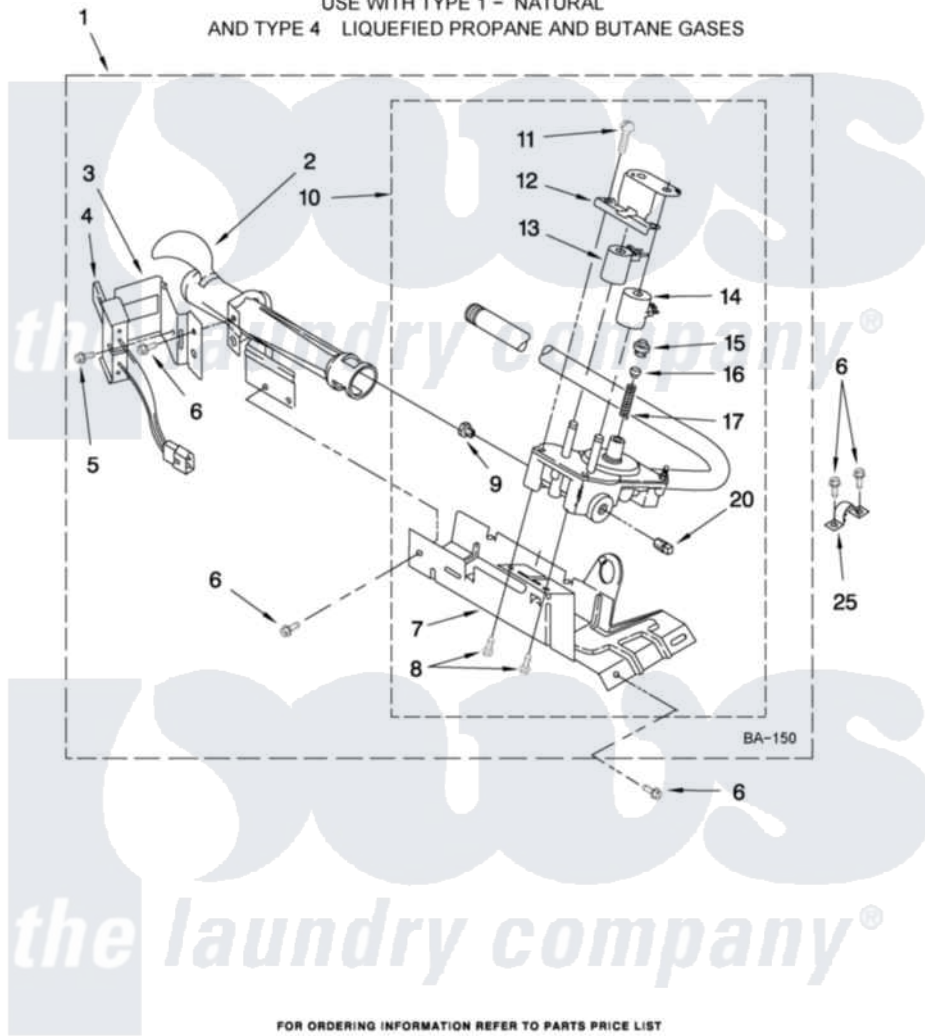

Whirlpool WGD5510VQ1 04 - 8318272 BURNER ASSEMBLY

8318272 BURNER ASSEMBLY

For Model: WGD5510VQ1

(White)

USE WITH TYPE 1 - NATURAL
AND TYPE 4 LIQUEFIED PROPANE AND BUTANE GASES

W10281898

7

FOR ORDERING INFORMATION REFER TO PARTS PRICE LIST

Whirlpool Residential Whirlpool WGD5510VQ1 Dryer Parts Parts Diagram 04 - 8318272 BURNER ASSEMBLY
Click on the part number to view part

Item	Original Part Number	Replaced By	Status	Part Description
1	8318272	W10465748		Burner-Gas
2	688617	693140		Burner
3	694298			Bracket, Ignitor
4	686590	279311		Ignitor
5	3393909			Screw, 8-32 X 7/8
6	343641	681414		Screw, 10AB X 1/2
7	693986			Base, Burner
8	3387057			Screw, 10-16 X 1/2 Orifice, Burner
9	234826			Orifice, Burner Type 1
"	229742			Orifice, Burner
"	234868			Orifice, Burner
10	8318277	W10337269		Valve-Gas
11	694421			Screw, Bracket Mounting
12	694538			Bracket, Shunt
13	694540			Coil, 60 Hz
14	694539			Coil, 60 Hz