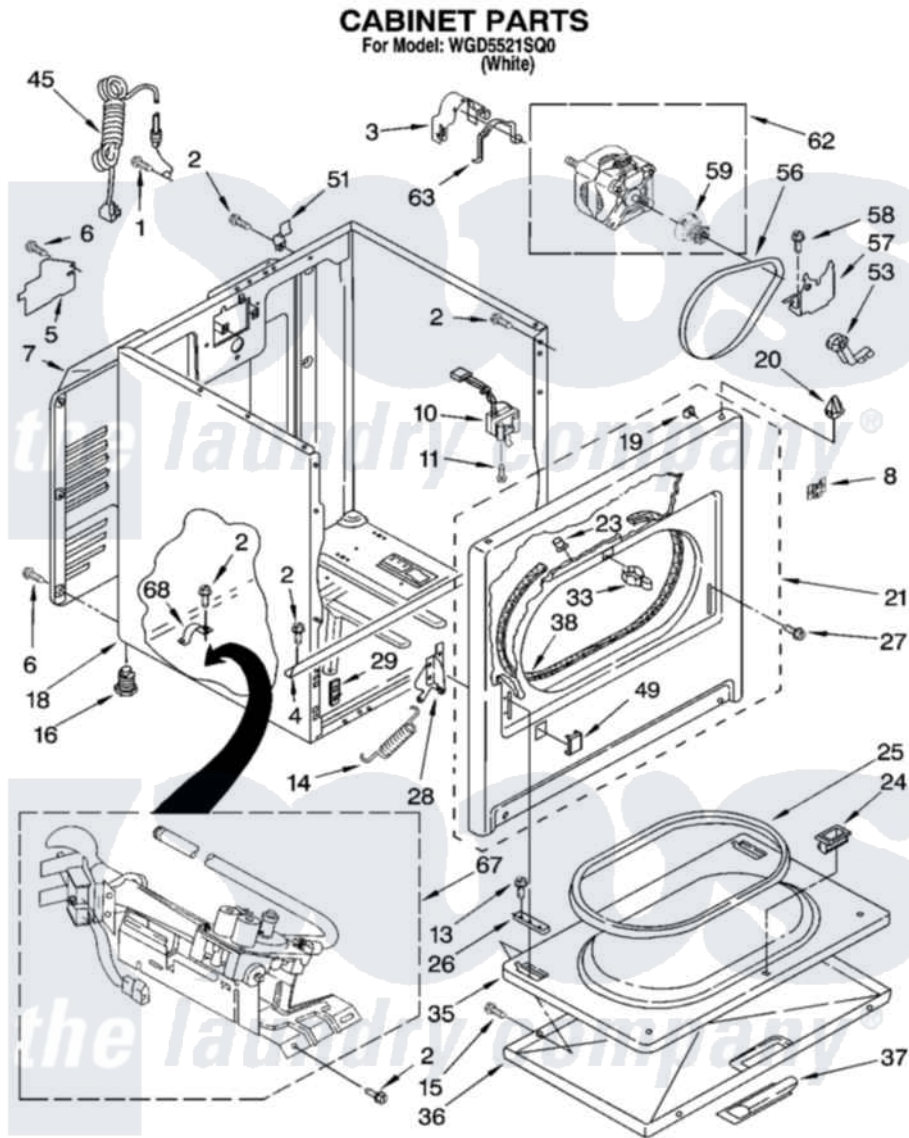

Whirlpool WGD5521SQ0 02 - CABINET PARTS

8181453

3

Whirlpool Residential Whirlpool WGD5521SQ0 Dryer Parts Parts Diagram 02 - CABINET PARTS
Click on the part number to view part

| Item | Original Part Number | Replaced By | Status | Part Description |
|------|-------------------------|---------------------------|--------|------------------------|
| 1 | 697776 | 4331106 | | Screw, No.10-32 X 7/16 |
| 2 | 343641 | 681414 | | Screw, 10AB X 1/2 |
| 3 | 3404162 | | | Clamp, Motor |
| 4 | 8541400 | | | Bracket, Cabinet |
| 5 | 3396795 | | | Cover, Terminal Block |
| 6 | 693995 | | | Screw, Hex Head |
| 7 | 3396805 | 280043 | | Panel-Rear |
| 8 | 8546676 | W10041960 | | Spring, Door |
| 10 | 3406107 | | | Door Switch Assembly |
| 11 | 697773 | 3395530 | | Screw |
| 13 | 694091 | | | Trim, Side Right Hand |
| 14 | 8541401 | W10041960 | | Spring, Door |
| 15 | 3357011 | 308685 | | Side Trim) |
| 16 | 3392100 | 49621 | | Feet-Leveling |
| " | 279810 | | | Foot-Optional |
| 18 | 8530603 | 8533643 | | Cabinet |