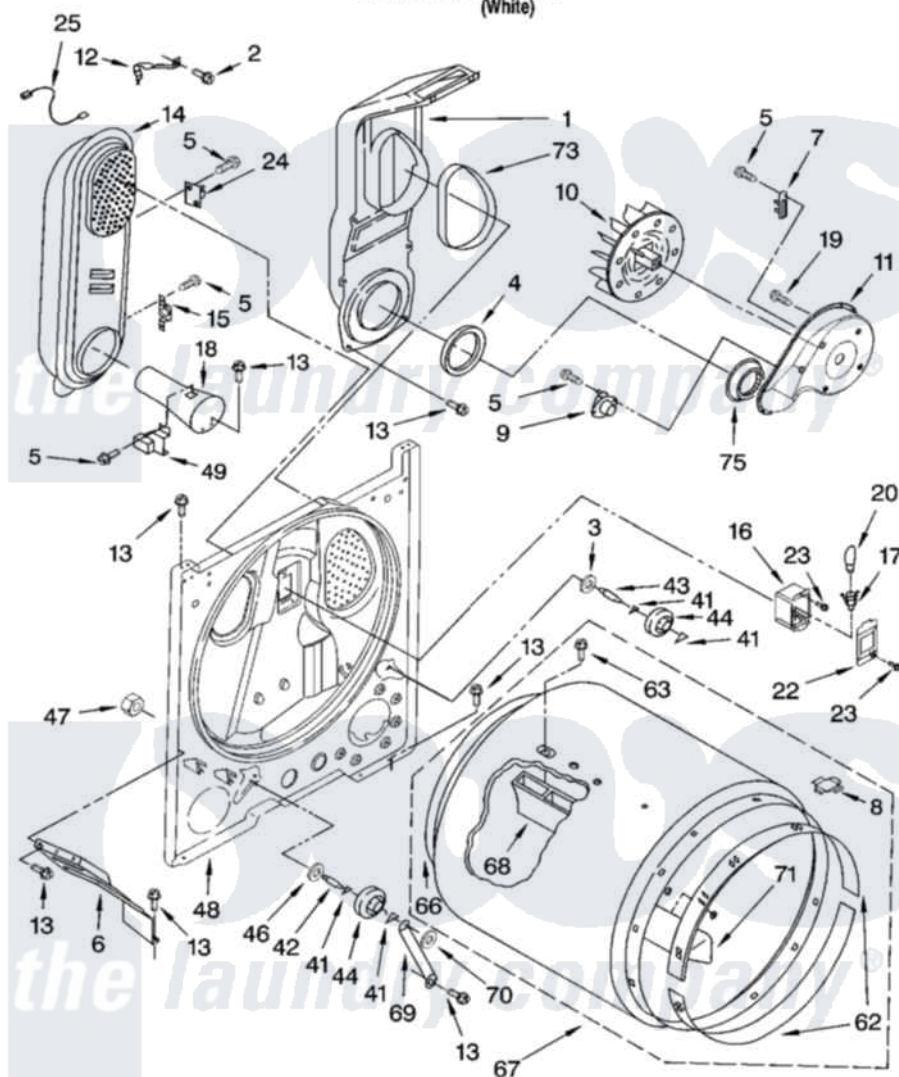

Whirlpool WGD5521SQ0 03 - BULKHEAD PARTS

BULKHEAD PARTS

For Model: WGD5521SQ0
(White)

8181453

5

Whirlpool [Residential Whirlpool WGD5521SQ0 Dryer Parts](#) Parts Diagram 03 - BULKHEAD PARTS
Click on the part number to view part

Item	Original Part Number	Replaced By	Status	Part Description
1	348368			Lint Chute Assembly
2	489463			Screw, 8-18 X 1/16
3	3388703			Washer, Support
4	347139			Seal, Lint Chute
5	90767			Screw, 8A X 3/8 HeX Washer Head Tapping
6	3406022			Bracket, Bulkhead
7	3392519			Thermal Limiter
8	8066086			Plug, Drum Hole
9	3387134			Thermostat, Internal-Bias
10	694089			Wheel, Blower
11	8577230			Housing, Blower
12	3398161			CLIP
13	343641	681414		Screw, 10AB X 1/2
14	8530285	279980		Box
15	3403140			Thermostat, High-Limit 205F
16	3977373			Bracket, Drum Light

17	3403634	W10136369	Socket, Drum Light Assembly
18	8066049		Funnel, Burner Light
19	3390647	488729	Screw
20	3406124	22002263	Lamp
22	3402841	8532165	Lens, Drum Light
23	487909	488729	Screw
24	280010		Kit, Thermal Cut-Off
25	3401707		Jumper, Tco-High Limit
41	690997		Washer, Thrust
42	3399506	W10359270	Shaft, Drum Roller Threads
43	3399507	W10359269	Shaft, Drum Roller Threads
44	3397590	349241T	Support
46	348197		Washer, Support
47	3359452		Nut, Lock
48	3403413		Bulkhead
49	338906		Radiant, Sensor
62	692526	279441	BeaRng-Rng
63	97787	W10109200	Screw, Baffle Mounting
66	3406130	279857	Seal
67	695587		Drum Assembly
68	692490		Baffle, Drum
69	3976434		Bracket, Support Shaft
70	90296		Nut, Push On
71	3403636		Baffle, Drum
73	339956		Seal, Air Duct To Bulkhead
75	696302		Shield, Exhaust