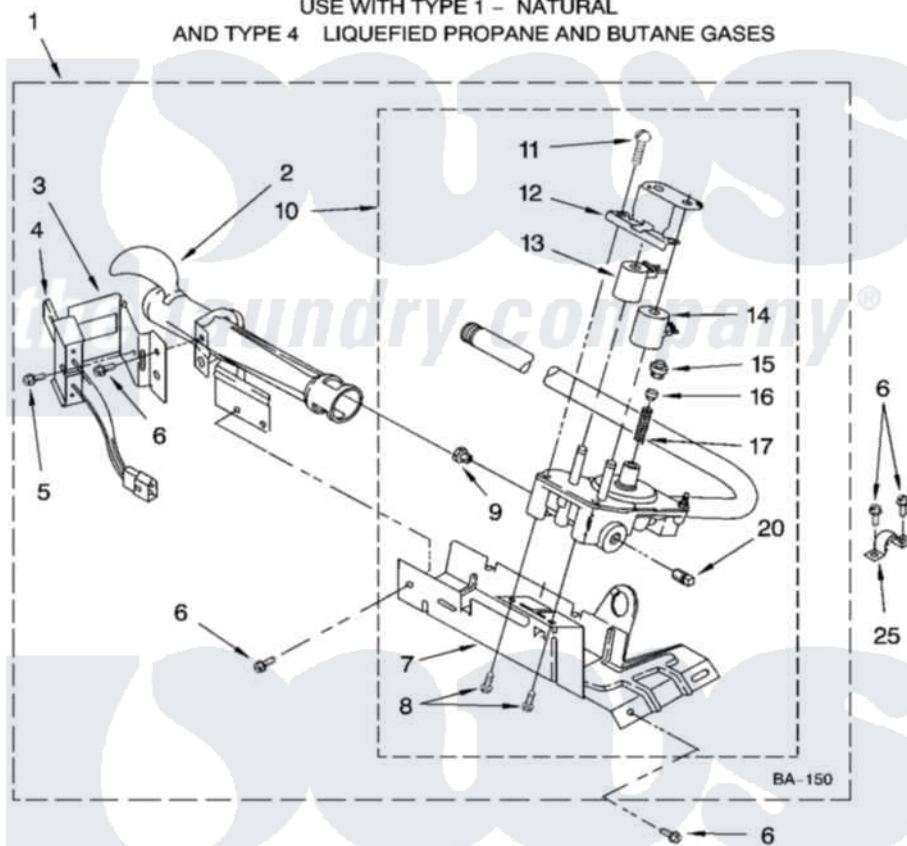

**Whirlpool WGD5521SQ0 04 - 8318272 BURNER ASSEMBLY, OPTIONAL PARTS (NOT INCLUDED)**

**8318272 BURNER ASSEMBLY**

For Model: WGD5521SQ0  
(White)

USE WITH TYPE 1 - NATURAL  
AND TYPE 4 LIQUEFIED PROPANE AND BUTANE GASES

8181453

7

Whirlpool [Residential Whirlpool WGD5521SQ0 Dryer Parts](#) Parts Diagram 04 - 8318272 BURNER ASSEMBLY, OPTIONAL PARTS (NOT INCLUDED).  
Click on the part number to view part

Item	Original Part Number	Replaced By	Status	Part Description
1	8318272	<a href="#">W10465748</a>		Burner-Gas
2	688617	<a href="#">693140</a>		Burner
3	<a href="#">694298</a>			Bracket, Ignitor
4	686590	<a href="#">279311</a>		Ignitor
5	<a href="#">3393909</a>			Screw, 8-32 X 7/8
6	343641	<a href="#">681414</a>		Screw, 10AB X 1/2
7	693986			Base, Burner
8	<a href="#">3387057</a>			Screw, 10-16 X 1/2 Orifice, Burner
9	<a href="#">234826</a>			Orifice, Burner Type 1
"	<a href="#">229742</a>			Orifice, Burner
"	<a href="#">234868</a>			Orifice, Burner
10	8318277	<a href="#">W10337269</a>		Valve-Gas
11	<a href="#">694421</a>			Screw, Bracket Mounting
12	<a href="#">694538</a>			Bracket, Shunt