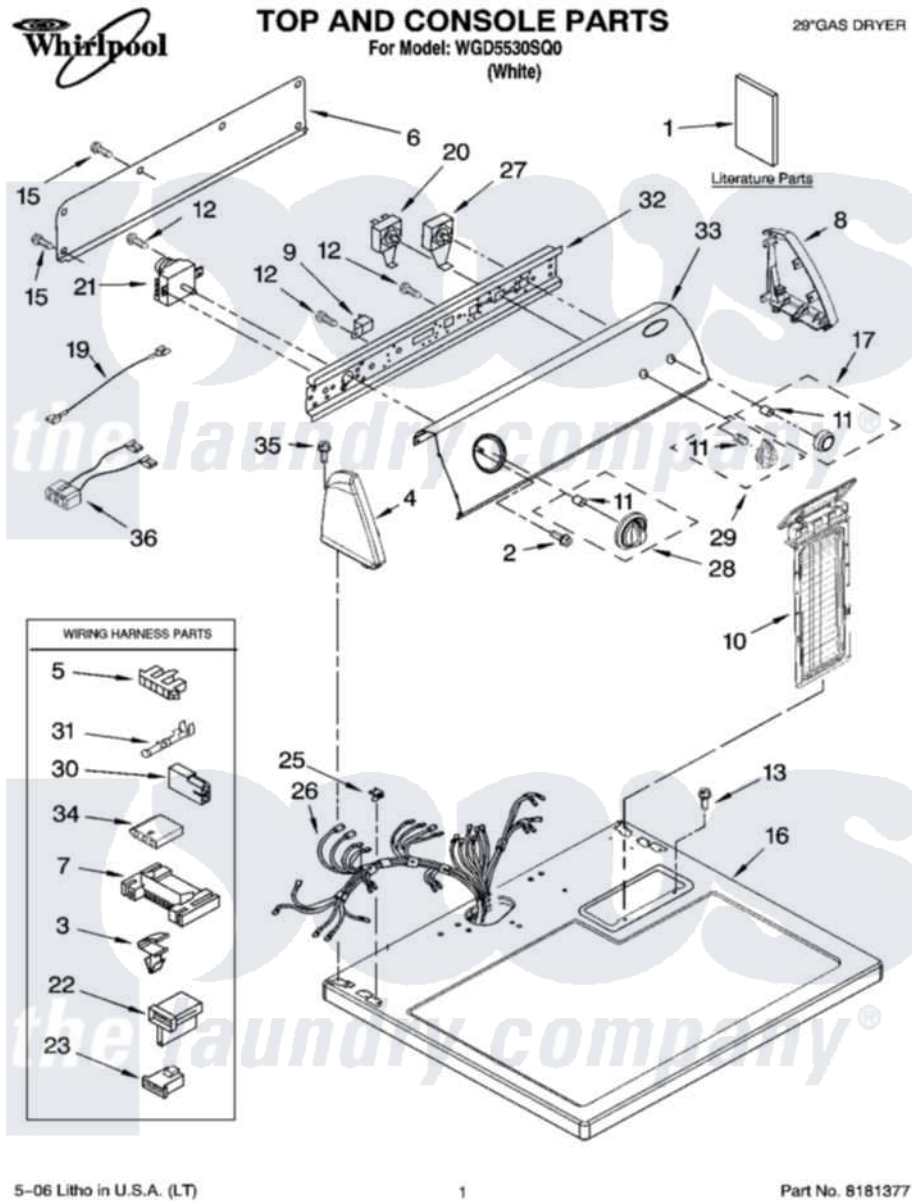

# Whirlpool WGD5530SQ0 01 - TOP AND CONSOLE PARTS

5-06 Litho in U.S.A. (LT)

1

Part No. 8181377

Whirlpool Residential Whirlpool WGD5530SQ0 Dryer Parts Parts Diagram 01 - TOP AND CONSOLE PARTS  
 Click on the part number to view part

10	<a href="#">8557857</a>		Screen, Lint
11	<a href="#">8536939</a>		Clip, Knob
12	8533971	<a href="#">90767</a>	Screw, 8A X 3/8 HeX Washer Head Tapping
13	688983	<a href="#">487240</a>	Screw, For Mtg. Service Capacitor
15	<a href="#">693995</a>		Screw, Hex Head
16	8557930	<a href="#">8563985</a>	Top
17	<a href="#">8566065</a>		Knob, Push-To-Start
19	<a href="#">3401668</a>		Wire, Jumper
20	<a href="#">3399639</a>		Switch, Rotary Temperature
21	<a href="#">8578909</a>		Timer Assembly
22	<a href="#">3403499</a>		Connector, 2-Postion
23	<a href="#">3403498</a>		Connector, 3-Position
25	<a href="#">357213</a>		Nut, Push-In
26	<a href="#">8299879</a>		Harness, Wiring
27	<a href="#">3398094</a>		Switch, Push To Start
28	<a href="#">8566061</a>		Timer Knob Assembly
29	<a href="#">8565944</a>		Knob, Control
30	<a href="#">717252</a>		Receptacle, Terminal
31	<a href="#">94614</a>		Terminal
32	<a href="#">8544895</a>		Bracket, Control
33	<a href="#">8578851</a>		Panel, Control
34	<a href="#">3936144</a>		Do-It-Yourself Repair Manuals
35	<a href="#">388326</a>		Screw, 8-18 X 1.25
36	<a href="#">8539893</a>		Wire, Jumper