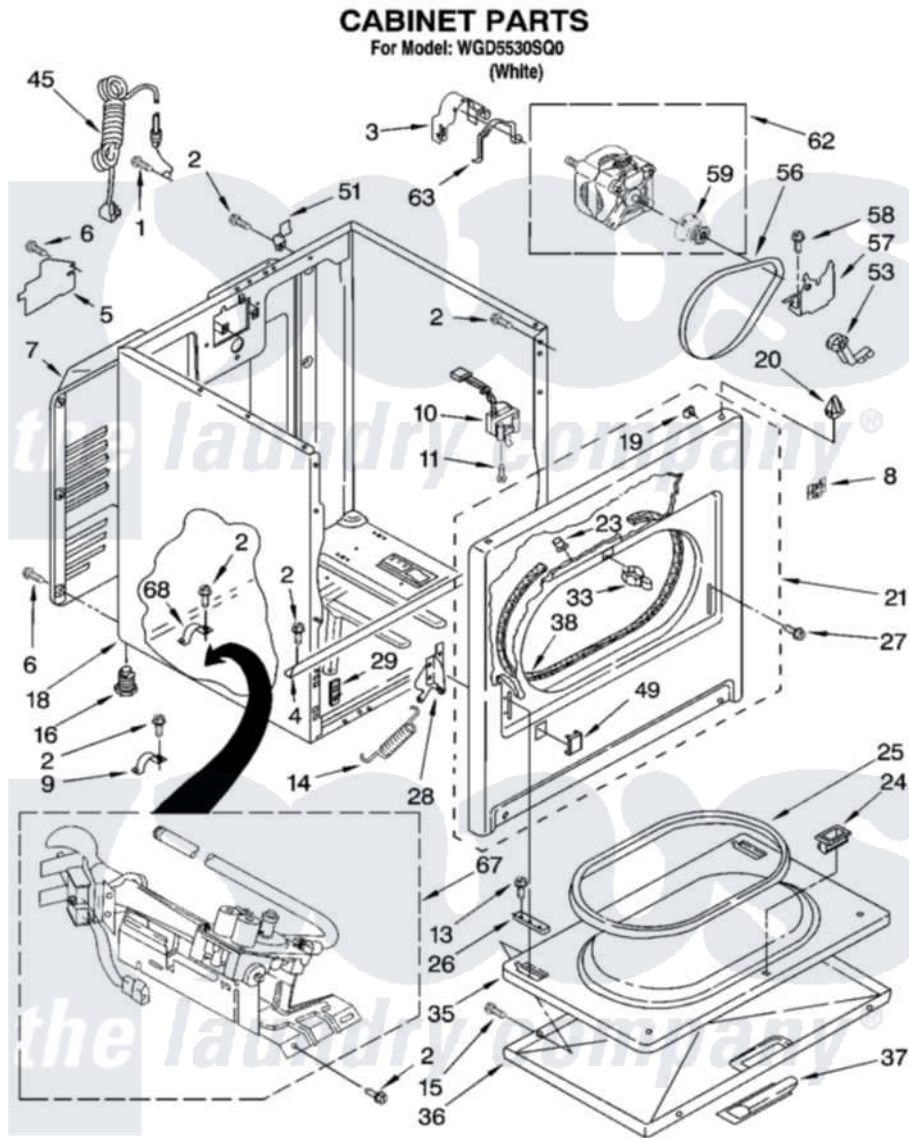

Whirlpool WGD5530SQ0 02 - CABINET PARTS

8181377

3

Whirlpool [Residential Whirlpool WGD5530SQ0 Dryer Parts](#) Parts Diagram 02 - CABINET PARTS
Click on the part number to view part

Item	Original Part Number	Replaced By	Status	Part Description
1	697776	4331106		Screw, No.10-32 X 7/16
2	343641	681414		Screw, 10AB X 1/2
3	3404162			Clamp, Motor
4	8541400			Bracket, Cabinet
5	3396795			Cover, Terminal Block
6	693995			Screw, Hex Head
7	3396805	280043		Panel-Rear
8	8546676	W10041960		Spring, Door
9	3980175			Clamp, Elbow
10	3406107			Door Switch Assembly
11	697773	3395530		Screw
13	694091			Trim, Side Right Hand
14	8541401	W10041960		Spring, Door
15	3357011	308685		Side Trim)
16	3392100	49621		Feet-Leveling
"	279810			Foot-Optional

18	8530603	8533643	Cabinet
19	98234		Clip, U-Bend
20	690363	18776	Lock, Front Top
21	3395197	279740	Panel
23	685203	279220	Clip
24	3389441		Door Catch Assembly
25	3390731		Seal, Door
26	337189		Clip, Hinge
27	342043	486146	Screw
28	8066056		Hinge, Door
"	8066057		Hinge, Door
29	3394083		Clip, Front Panel
33	696144	279570	Latch
35	695737		Door, Rear
36	3393549		Door, Front
37	W10095180		Handle, Door
38	3406129		Seal And Bearing Assembly
45	344020	3401402	Cord, Power
49	3394975		Plug, Front Panel
51	8066217		Hinge, Top
53	691366		Idler And Pulley Assembly
56	8066065	341241	Belt
57	348780		Base, Motor
58	3400500		Bolt, 3405245 5/16-18 X 3/4
59	8066184		Pulley, Motor
62	8066206	279827	Motor-Drve
63	660658		Clamp, Motor Mounting 343481 685441
67	8318272	W10465748	Burner-Gas
68	341029		Clamp, Pipe Door Spring