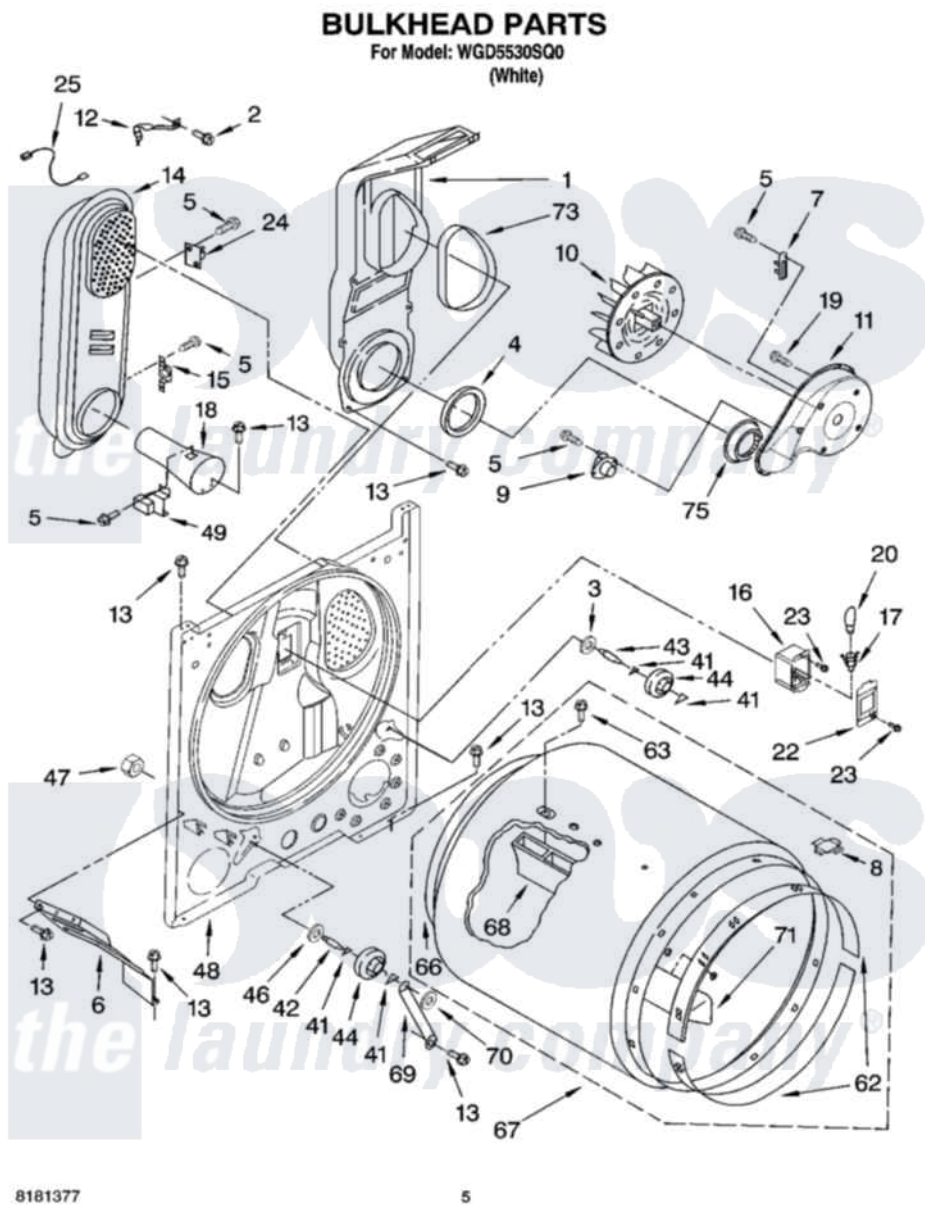

Whirlpool WGD5530SQ0 03 - BULKHEAD PARTS

Whirlpool [Residential Whirlpool WGD5530SQ0 Dryer Parts](#) Parts Diagram 03 - BULKHEAD PARTS
Click on the part number to view part

Item	Original Part Number	Replaced By	Status	Part Description
1	348368			Lint Chute Assembly
2	489463			Screw, 8-18 X 1/16
3	3388703			Washer, Support
4	347139			Seal, Lint Chute
5	90767			Screw, 8A X 3/8 HeX Washer Head Tapping
6	3406022			Bracket, Bulkhead
7	3392519			Thermal Limiter
8	8066086			Plug, Drum Hole
9	3387134			Thermostat, Internal-Bias
10	694089			Wheel, Blower
11	8577230			Housing, Blower
12	8066155			Clip, Heater Box
13	343641	681414		Screw, 10AB X 1/2
14	8530285	279980		Box
15	3403140			Thermostat, High-Limit 205F
16	3977373			Bracket, Drum Light

17	3403634	W10136369	Socket, Drum Light Assembly
18	8066049		Funnel, Burner Light
19	3390647	488729	Screw
20	3406124	22002263	Lamp
22	3402841	8532165	Lens, Drum Light
23	487909	488729	Screw
24	280010		Kit, Thermal Cut-Off
25	3401707		Jumper, Tco-High Limit
41	690997		Washer, Thrust
42	3399506	W10359270	Shaft, Drum Roller Threads
43	3399507	W10359269	Shaft, Drum Roller Threads
44	3397590	349241T	Support
46	348197		Washer, Support
47	3359452		Nut, Lock
48	3403493	279798	Bulkhead
49	338906		Radiant, Sensor
62	692526	279441	BeaRng-Rng
63	97787	W10109200	Screw, Baffle Mounting
66	3406130	279857	Seal
67	695587		Drum Assembly
68	692490		Baffle, Drum
69	3976434		Bracket, Support Shaft
70	90296		Nut, Push On
71	3403636		Baffle, Drum
73	339956		Seal, Air Duct To Bulkhead
75	696302		Shield, Exhaust