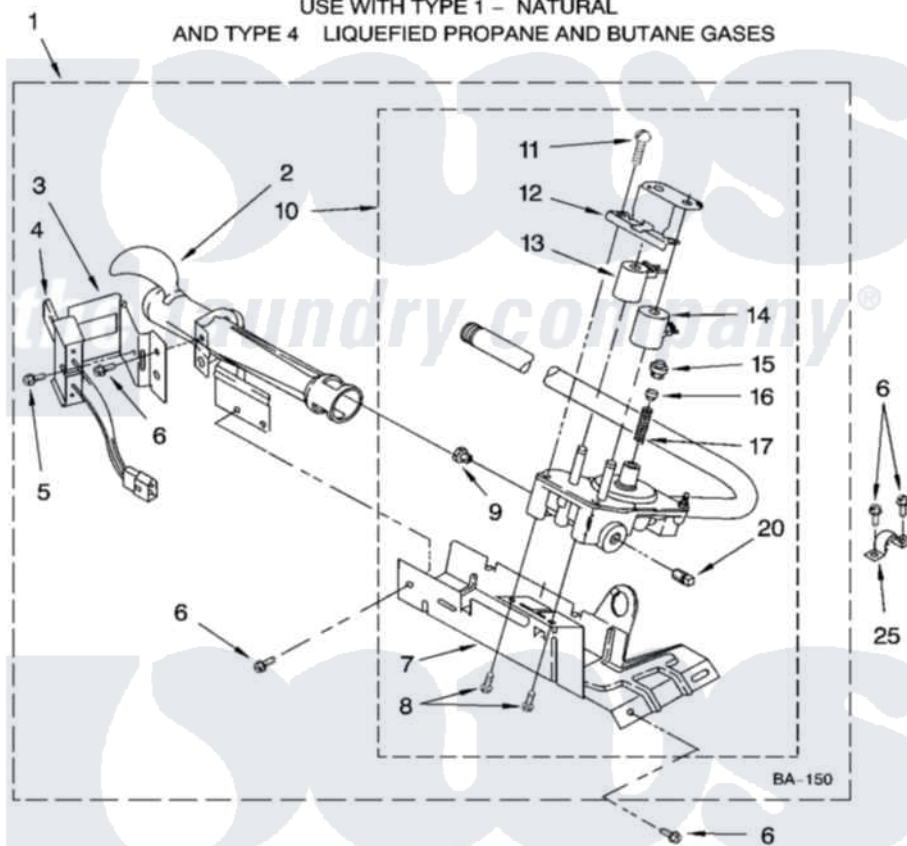

**Whirlpool WGD5530SQ0 04 - 8318272 BURNER ASSEMBLY, OPTIONAL PARTS (NOT INCLUDED)**

**8318272 BURNER ASSEMBLY**

For Model: WGD5530SQ0

(White)

USE WITH TYPE 1 - NATURAL  
AND TYPE 4 LIQUEFIED PROPANE AND BUTANE GASES

8181377

7

Whirlpool [Residential Whirlpool WGD5530SQ0 Dryer Parts](#) Parts Diagram 04 - 8318272 BURNER ASSEMBLY, OPTIONAL PARTS (NOT INCLUDED).  
Click on the part number to view part

Item	Original Part Number	Replaced By	Status	Part Description
1	8318272	<a href="#">W10465748</a>		Burner-Gas
2	688617	<a href="#">693140</a>		Burner
3	<a href="#">694298</a>			Bracket, Ignitor
4	686590	<a href="#">279311</a>		Ignitor
5	<a href="#">3393909</a>			Screw, 8-32 X 7/8
6	343641	<a href="#">681414</a>		Screw, 10AB X 1/2
7	693986			Base, Burner
8	<a href="#">3387057</a>			Screw, 10-16 X 1/2 Orifice, Burner
9	<a href="#">234826</a>			Orifice, Burner Type 1
"	<a href="#">229742</a>			Orifice, Burner
"	<a href="#">234868</a>			Orifice, Burner
10	8318277	<a href="#">W10337269</a>		Valve-Gas
11	<a href="#">694421</a>			Screw, Bracket Mounting
12	<a href="#">694538</a>			Bracket, Shunt