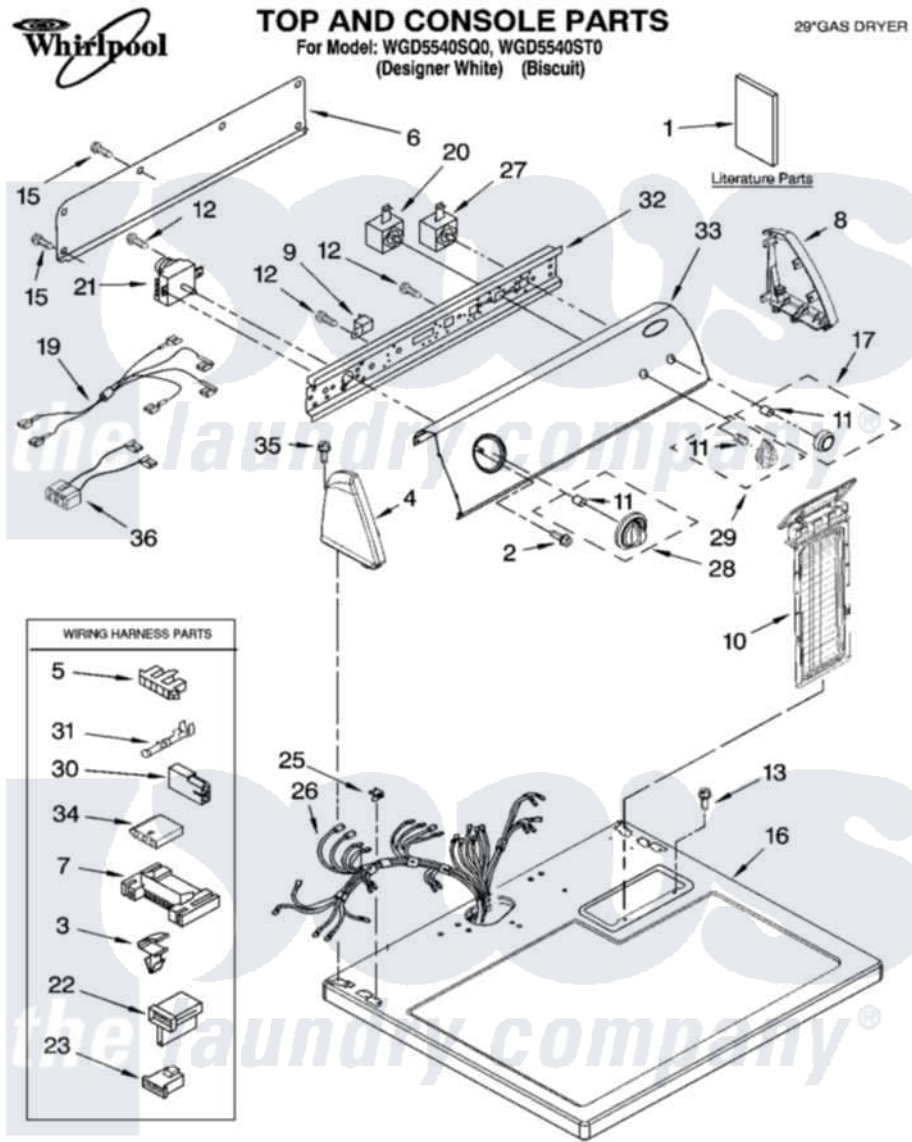

# Whirlpool WGD5540SQ0 01 - TOP AND CONSOLE PARTS

5-06 Litho in U.S.A. (LT)

1

Part No. 6181259

Whirlpool Residential Whirlpool WGD5540SQ0 Dryer Parts Parts Diagram 01 - TOP AND CONSOLE PARTS  
 Click on the part number to view part

"	8271362	<a href="#">279965</a>	Endcap
9	<a href="#">694419</a>		Mini-Buzzer
10	<a href="#">8557857</a>		Screen, Lint
"	<a href="#">8557858</a>		Screen, Lint
11	<a href="#">8536939</a>		Clip, Knob
12	8533971	<a href="#">90767</a>	Screw, 8A X 3/8 HeX Washer Head Tapping
13	688983	<a href="#">487240</a>	Screw, For Mtg. Service Capacitor
15	<a href="#">693995</a>		Screw, Hex Head
16	8557930	<a href="#">8563985</a>	Top
"	8557931	<a href="#">8563986</a>	Top
17	<a href="#">8566073</a>		Knob, Push-To-Start
"	<a href="#">8566076</a>		Knob, Push-To-Start
19	<a href="#">3401684</a>		Jumper, Wire
20	<a href="#">3399639</a>		Switch, Rotary Temperature
21	<a href="#">8578909</a>		Timer Assembly
22	<a href="#">3403499</a>		Connector, 2-Postion
23	<a href="#">3403498</a>		Connector, 3-Position
25	<a href="#">357213</a>		Nut, Push-In
26	<a href="#">8299879</a>		Harness, Wiring
27	<a href="#">3398095</a>		Switch, Push-To-Start
28	<a href="#">8566061</a>		Timer Knob Assembly
"	<a href="#">8566064</a>		Timer Knob Assembly
29	<a href="#">8565944</a>		Knob, Control
"	<a href="#">8565947</a>		Knob, Control
30	<a href="#">717252</a>		Receptacle, Terminal
31	<a href="#">94614</a>		Terminal
32	<a href="#">8544895</a>		Bracket, Control
33	<a href="#">8578852</a>		Panel, Control
"	<a href="#">8578853</a>		Panel, Control
34	<a href="#">3936144</a>		Do-It-Yourself Repair Manuals
35	<a href="#">388326</a>		Screw, 8-18 X 1.25
36	<a href="#">8539893</a>		Wire, Jumper