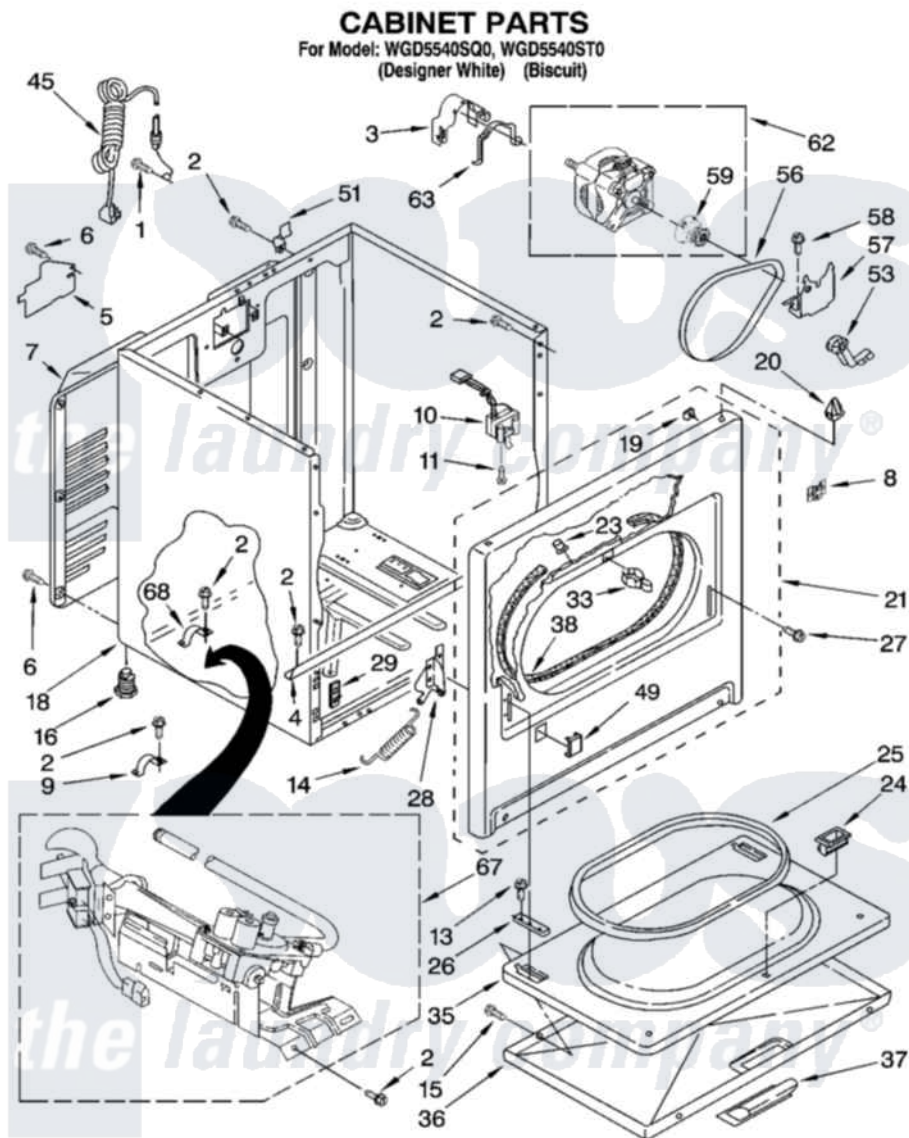

Whirlpool WGD5540SQ0 02 - CABINET PARTS

8181259

3

Whirlpool [Residential Whirlpool WGD5540SQ0 Dryer Parts](#) Parts Diagram 02 - CABINET PARTS
Click on the part number to view part

Item	Original Part Number	Replaced By	Status	Part Description
1	697776	4331106		Screw, No.10-32 X 7/16
2	343641	681414		Screw, 10AB X 1/2
3	3404162			Clamp, Motor
4	8541400			Bracket, Cabinet
5	3396795			Cover, Terminal Block
6	693995			Screw, Hex Head
7	3396805	280043		Panel-Rear
8	8546676	W10041960		Spring, Door
9	3980175			Clamp, Elbow
10	3406107			Door Switch Assembly
11	697773	3395530		Screw
13	694091			Trim, Side Right Hand
14	8541401	W10041960		Spring, Door
15	3357011	308685		Side Trim)
16	3392100	49621		Feet-Leveling
"	279810			Foot-Optional

		Not Available	
18	N/A		Cabinet
19	98234		Clip, U-Bend
20	690363	18776	Lock, Front Top
21	3395197	279740	Panel
"	3977243	279890	Panel
23	685203	279220	Clip
24	3389441		Door Catch Assembly
25	3390731		Seal, Door
26	337189		Clip, Hinge
27	342043	486146	Screw
28	8066056		Hinge, Door
"	8066057		Hinge, Door
29	3394083		Clip, Front Panel
33	696144	279570	Latch
35	695737		Door, Rear
36	3393549		Door, Front
"	3977241		Door, Front
37	8566057	W10095180	Handle, Door
"	8566069		Handle, Door
38	3406129		Seal And Bearing Assembly
45	344020	3401402	Cord, Power
49	3394975		Plug, Front Panel
"	3394978		Plug, Front Panel
51	8066217		Hinge, Top
53	691366		Idler And Pulley Assembly
56	8066065	341241	Belt
57	348780		Base, Motor
58	3400500		Bolt, 3405245 5/16-18 X 3/4
59	8066184		Pulley, Motor
62	8066206	279827	Motor-Drve
63	660658		Clamp, Motor Mounting 343481 685441
67	8318272	W10465748	Burner-Gas
68	341029		Clamp, Pipe Door Spring