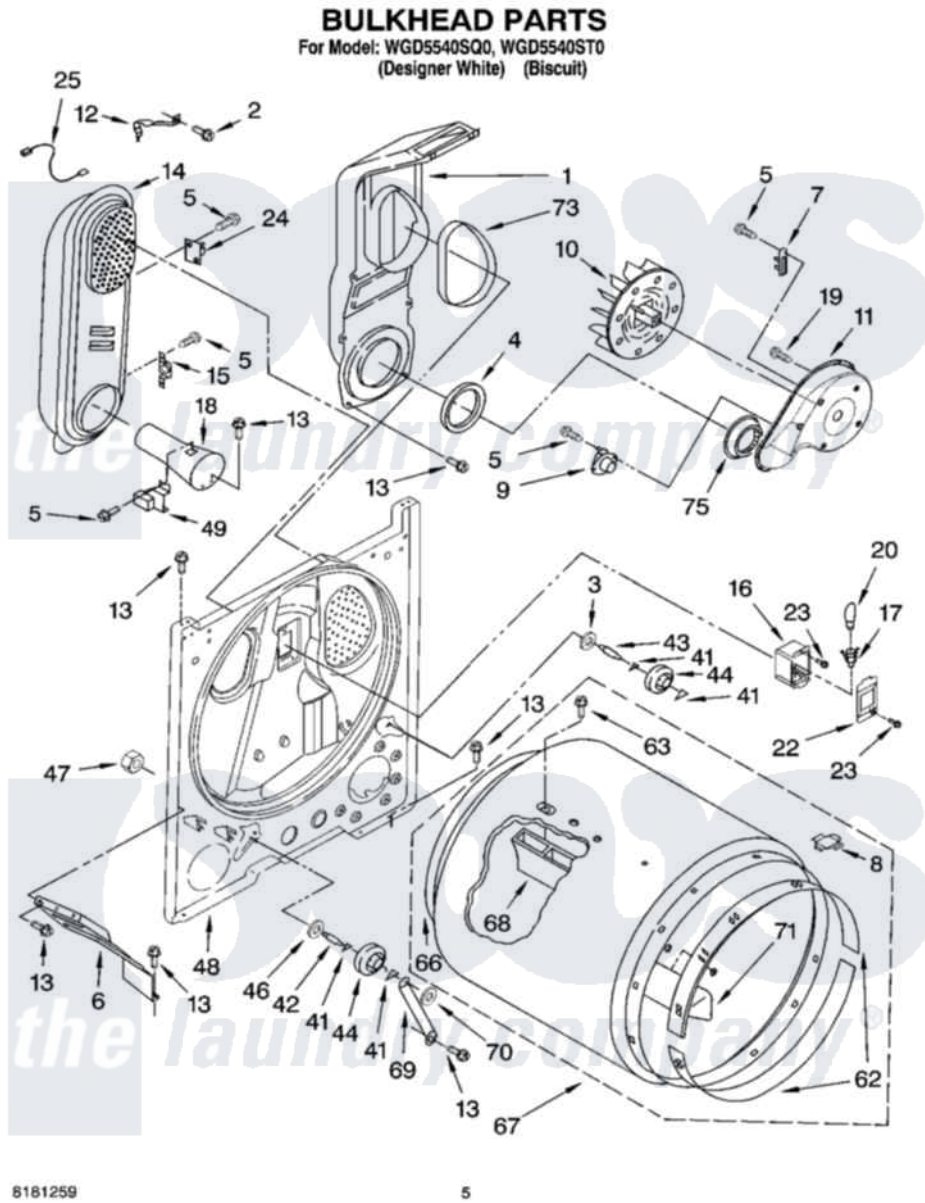

Whirlpool WGD5540SQ0 03 - BULKHEAD PARTS

Whirlpool [Residential Whirlpool WGD5540SQ0 Dryer Parts](#) Parts Diagram 03 - BULKHEAD PARTS
Click on the part number to view part

Item	Original Part Number	Replaced By	Status	Part Description
1	348368			Lint Chute Assembly
2	489463			Screw, 8-18 X 1/16
3	3388703			Washer, Support
4	347139			Seal, Lint Chute
5	90767			Screw, 8A X 3/8 HeX Washer Head Tapping
6	3406022			Bracket, Bulkhead
7	3392519			Thermal Limiter
8	8066086			Plug, Drum Hole
9	3387134			Thermostat, Internal-Bias
10	694089			Wheel, Blower
11	8577230			Housing, Blower
12	8066155			Clip, Heater Box
13	343641	681414		Screw, 10AB X 1/2
14	8530285	279980		Box
15	3403140			Thermostat, High-Limit 205F
16	3977373			Bracket, Drum Light

17	3403634	W10136369	Socket, Drum Light Assembly
18	8066049		Funnel, Burner Light
19	3390647	488729	Screw
20	3406124	22002263	Lamp
22	3402841	8532165	Lens, Drum Light
23	487909	488729	Screw
24	280010		Kit, Thermal Cut-Off
25	3401707		Jumper, Tco-High Limit
41	690997		Washer, Thrust
42	3399506	W10359270	Shaft, Drum Roller Threads
43	3399507	W10359269	Shaft, Drum Roller Threads
44	3397590	349241T	Support
46	348197		Washer, Support
47	3359452		Nut, Lock
48	3403493	279798	Bulkhead
49	338906		Radiant, Sensor
62	692526	279441	BeaRng-Rng
63	97787	W10109200	Screw, Baffle Mounting
66	3406130	279857	Seal
67	695587		Drum Assembly
68	692490		Baffle, Drum
69	3976434		Bracket, Support Shaft
70	90296		Nut, Push On
71	3403636		Baffle, Drum
73	339956		Seal, Air Duct To Bulkhead
75	696302		Shield, Exhaust