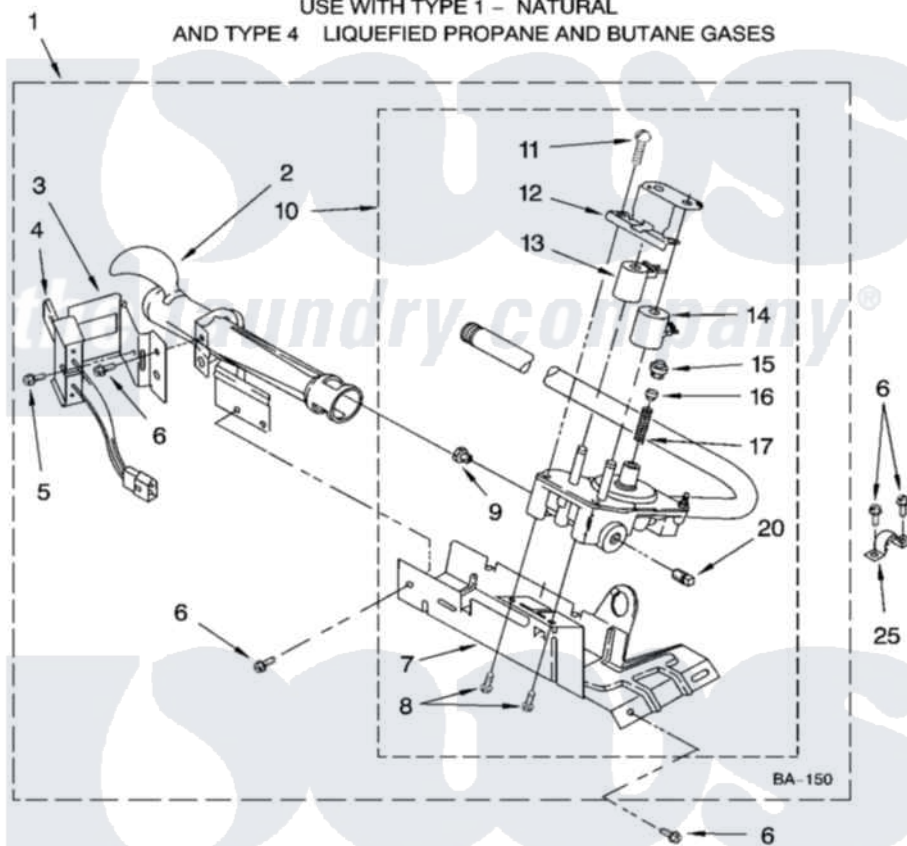

Whirlpool WGD5540SQ0 04 - 8318272 BURNER ASSEMBLY, OPTIONAL PARTS (NOT INCLUDED)

8318272 BURNER ASSEMBLY

For Model: WGD5540SQ0, WGD5540ST0

(Designer White) (Biscuit)

USE WITH TYPE 1 - NATURAL

AND TYPE 4 LIQUEFIED PROPANE AND BUTANE GASES

8181259

7

Whirlpool [Residential Whirlpool WGD5540SQ0 Dryer Parts](#) Parts Diagram 04 - 8318272 BURNER ASSEMBLY, OPTIONAL PARTS (NOT INCLUDED).
Click on the part number to view part

Item	Original Part Number	Replaced By	Status	Part Description
1	8318272	W10465748		Burner-Gas
2	688617	693140		Burner
3	694298			Bracket, Ignitor
4	686590	279311		Ignitor
5	3393909			Screw, 8-32 X 7/8
6	343641	681414		Screw, 10AB X 1/2
7	693986			Base, Burner
8	3387057			Screw, 10-16 X 1/2 Orifice, Burner
9	234826			Orifice, Burner Type 1
"	229742			Orifice, Burner
"	234868			Orifice, Burner
10	8318277	W10337269		Valve-Gas
11	694421			Screw, Bracket Mounting
12	694538			Bracket, Shunt