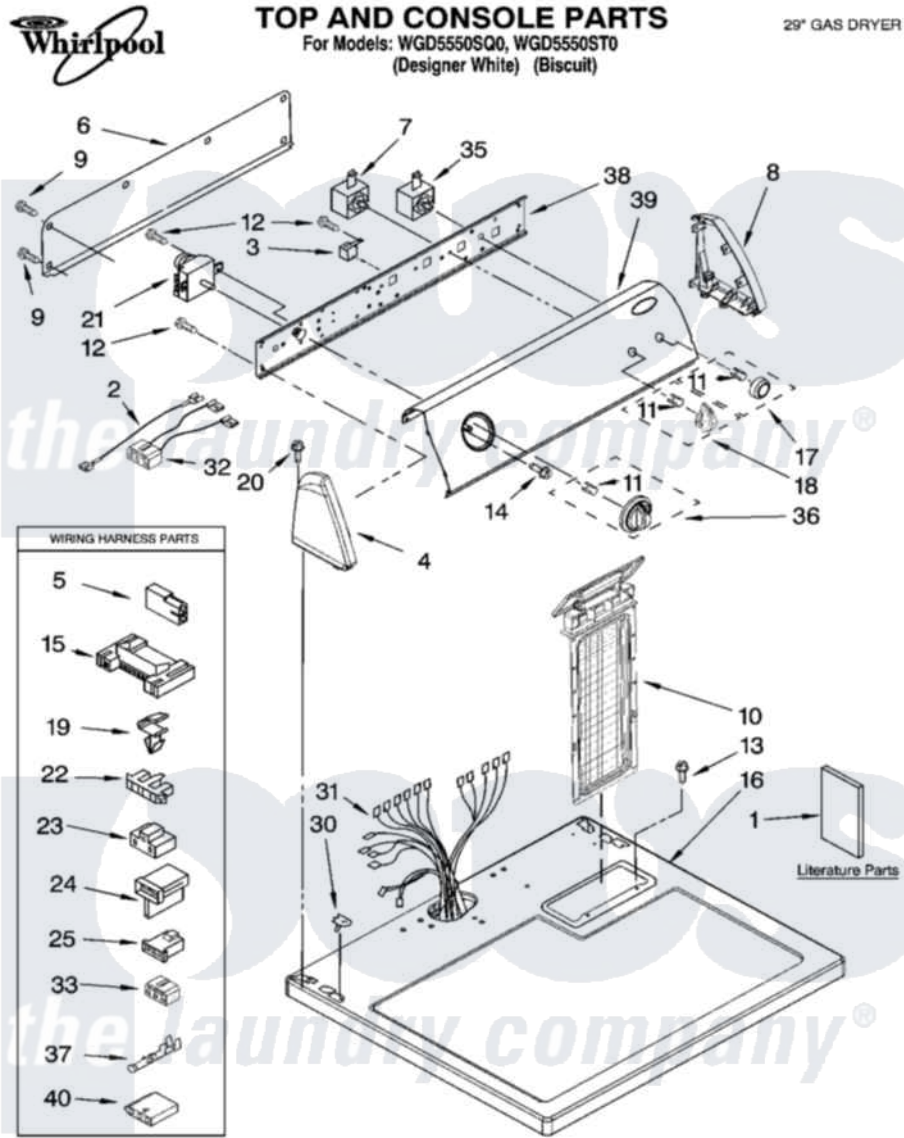

Whirlpool WGD5550SQ0 01 - TOP AND CONSOLE PARTS

6-06 Litho in U.S.A.(LT)

1

Part No. 8181396

Whirlpool Residential Whirlpool WGD5550SQ0 Dryer Parts Parts Diagram 01 - TOP AND CONSOLE PARTS
 Click on the part number to view part

Item	Original Part Number	Replaced By	Status	Part Description
1	8562582		Not Available	Instructions, Installation
"	8578183		Not Available	Use And Care Guide
"	8528190		Not Available	Wiring Diagram
"	W10042960		Not Available	Sheet, Cycle Feature
"	BLANK		Not Available	Following May Be Purchased DO-IT-YOURSELF REPAIR MANUALS
"	677818		Not Available	Manual, Do-It- Yourself Repair (Dryer)
2	3401684			Jumper, Wire
3	694419			Mini-Buzzer
4	8271365	279962		Endcap
"	8271368	279965		Endcap
5	717252			Receptacle, Terminal
6	8274261			Do-It-Yourself Repair Manuals
7	3399639			Switch, Rotary Temperature
8	8271359	279962		Endcap

"	8271362	279965	Endcap
9	693995		Screw, Hex Head
10	8557857		Screen, Lint
"	8557858		Screen, Lint
11	8536939		Clip, Knob
12	8533971	90767	Screw, 8A X 3/8 HeX Washer Head Tapping
13	688983	487240	Screw, For Mtg. Service Capacitor
14	8533951	3400859	Screw, Grounding
15	3395683		Receptacle, Multi-Terminal
16	8557930	8563985	Top
"	8557931	8563986	Top
17	8566073		Knob, Push-To-Start
"	8566076		Knob, Push-To-Start
18	8565944		Knob, Control
"	8565947		Knob, Control
19	3394427		Clip-Harness
20	388326		Screw, 8-18 X 1.25
21	8299765		Timer Assembly
22	3397269		Connector, Timer
23	3401144		Connector
24	3403499		Connector, 2-Position
25	3403498		Connector, 3-Position
30	357213		Nut, Push-In
31	8299879		Harness, Wiring
32	8539893		Wire, Jumper
33	3347243		Block, Disconnect
35	3398095		Switch, Push-To-Start
36	8566061		Timer Knob Assembly
"	8566064		Timer Knob Assembly
37	94614		Terminal
38	8544895		Bracket, Control
39	8578849		Panel, Control
"	8578850		Panel, Control
40	3936144		Do-It-Yourself Repair Manuals