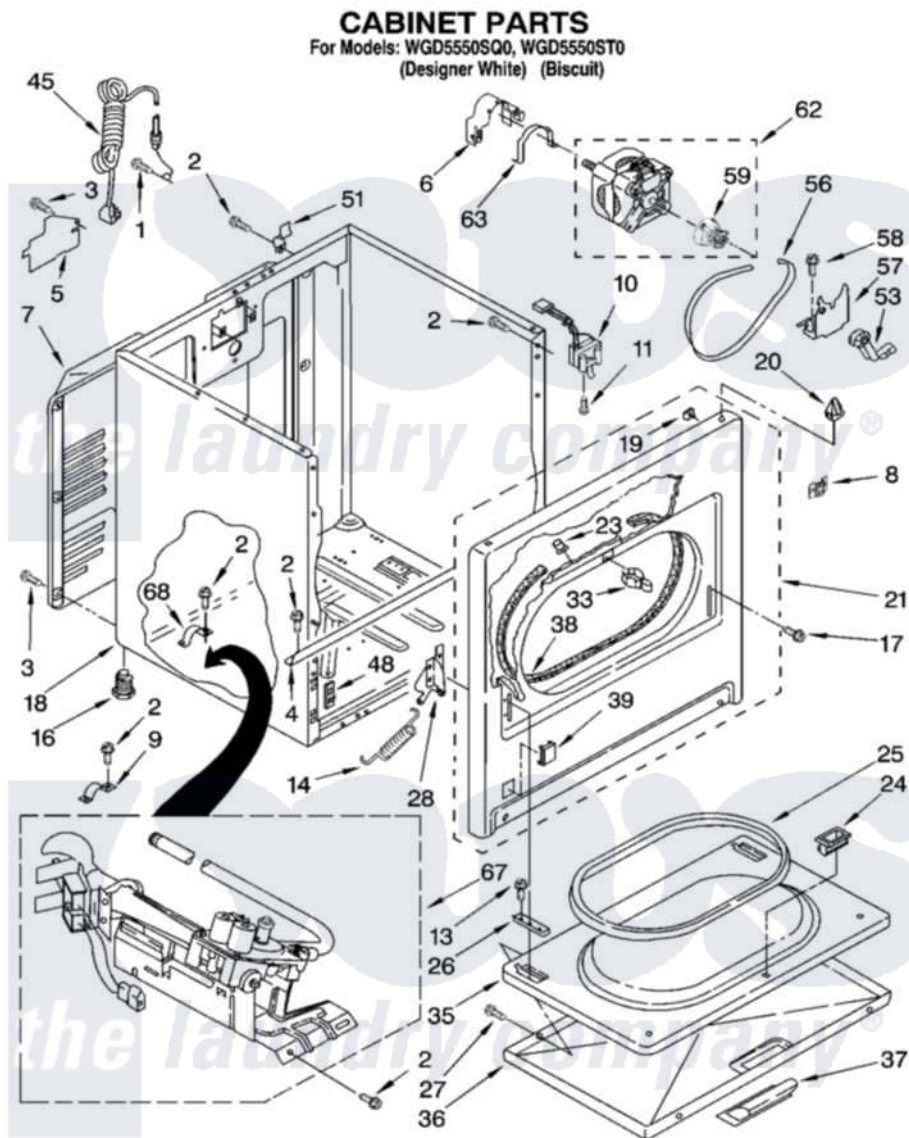

Whirlpool WGD5550SQ0 02 - CABINET PARTS

8181396

3

Whirlpool [Residential Whirlpool WGD5550SQ0 Dryer Parts](#) Parts Diagram 02 - CABINET PARTS

[Click on the part number to view part](#)

Item	Original Part Number	Replaced By	Status	Part Description
1	697776	4331106		Screw, No.10-32 X 7/16
2	343641	681414		Screw, 10AB X 1/2
3	693995			Screw, Hex Head
4	8541400			Bracket, Cabinet
5	3396795			Cover, Terminal Block
6	3404162			Clamp, Motor
7	3396805	280043		Panel-Rear
8	8546676	W10041960		Spring, Door
9	3980175			Clamp, Elbow
10	3406107			Door Switch Assembly
11	697773	3395530		Screw
13	3357011	308685		Side Trim)
14	8541401	W10041960		Spring, Door
16	3392100	49621		Feet-Leveling
"	279810			Foot-Optional
17	342043	486146		Screw

18	8530603	8533643	Cabinet
"	8530606	3977306	Cabinet
19	98234		Clip, U-Bend
20	690363	18776	Lock, Front Top
21	3395197	279740	Panel
"	3977243	279890	Panel
23	685203	279220	Clip
24	3389441		Door Catch Assembly
25	3390731		Seal, Door
26	337189		Clip, Hinge
27	694091		Trim, Side Right Hand
28	8066056		Hinge, Door
"	8066057		Hinge, Door
33	696144	279570	Latch
35	695737		Door, Rear
36	3393549		Door, Front
"	3977241		Door, Front
37	W10095180		Handle, Door
"	W10095190		Handle, Door
38	3406129		Seal And Bearing Assembly
39	3394975		Plug, Front Panel
"	3394978		Plug, Front Panel
45	344020	3401402	Cord, Power
48	3394083		Clip, Front Panel
51	8066217		Hinge, Top
53	691366		Idler And Pulley Assembly
56	8066065	341241	Belt
57	348780		Base, Motor
58	3400500		Bolt, 3405245 5/16-18 X 3/4
59	8066184		Pulley, Motor
62	8066206	279827	Motor-Drve
63	660658		Clamp, Motor Mounting 343481 685441
67	8318272	W10465748	Burner-Gas
68	341029		Clamp, Pipe Door Spring