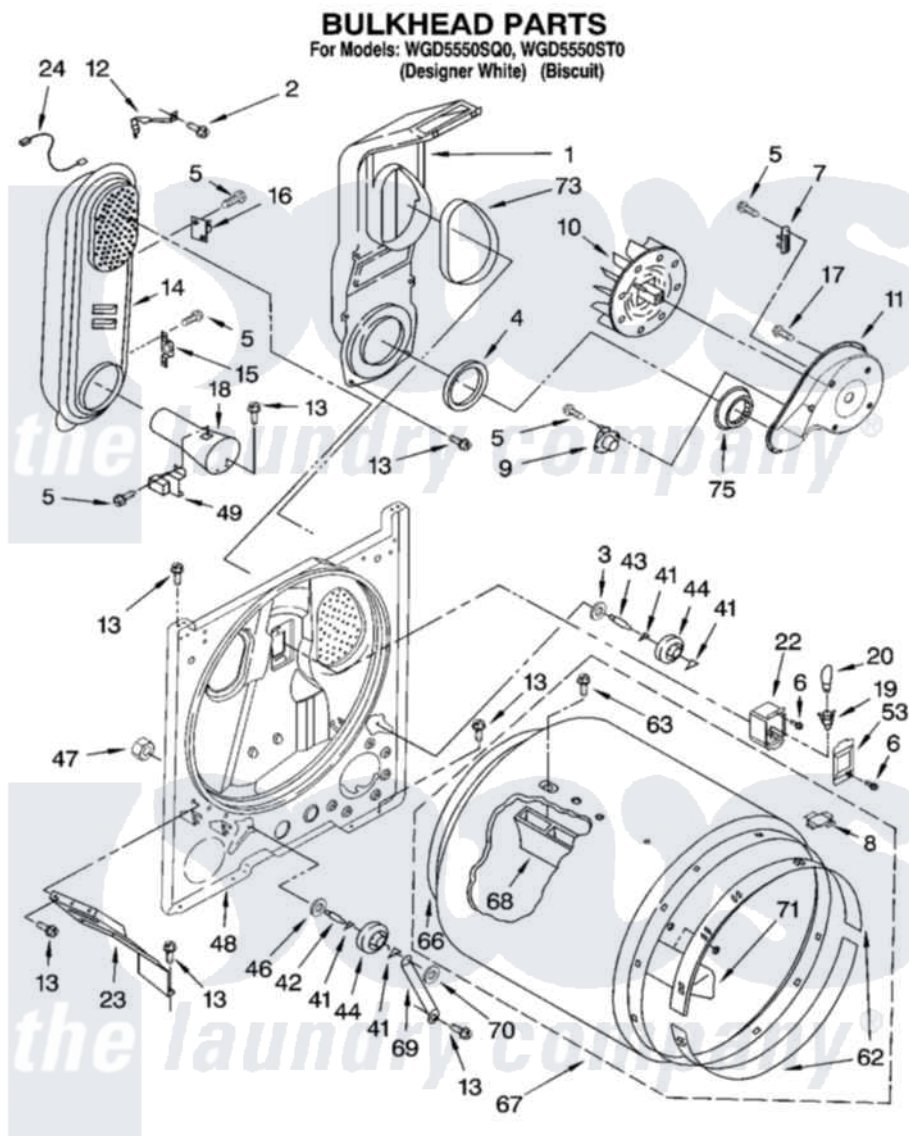

Whirlpool WGD5550SQ0 03 - BULKHEAD PARTS

8181396

5

Whirlpool [Residential Whirlpool WGD5550SQ0 Dryer Parts](#) Parts Diagram 03 - BULKHEAD PARTS
Click on the part number to view part

Item	Original Part Number	Replaced By	Status	Part Description
1	348368			Lint Chute Assembly
2	489463			Screw, 8-18 X 1/16
3	3388703			Washer, Support
4	347139			Seal, Lint Chute
5	90767			Screw, 8A X 3/8 HeX Washer Head Tapping
6	487909	488729		Screw
7	3392519			Thermal Limiter
8	8066086			Plug, Drum Hole
9	3387134			Thermostat, Internal-Bias
10	694089			Wheel, Blower
11	8577230			Housing, Blower
12	3398161			CLIP
13	343641	681414		Screw, 10AB X 1/2
14	8530285	279980		Box
15	3403140			Thermostat, High-Limit 205F
16	280010			Kit, Thermal Cut-Off

17	3390647	488729	Screw
18	8066049		Funnel, Burner Light
19	3403634	W10136369	Socket, Drum Light Assembly
20	3406124	22002263	Lamp
22	3977373		Bracket, Drum Light
23	3406022		Bracket, Bulkhead
24	3401707		Jumper, Tco-High Limit
41	690997		Washer, Thrust
42	3399506	W10359270	Shaft, Drum Roller Threads
43	3399507	W10359269	Shaft, Drum Roller Threads
44	3397590	349241T	Support
46	348197		Washer, Support
47	3359452		Nut, Lock
48	3403413		Bulkhead
49	338906		Radiant, Sensor
53	3402841	8532165	Lens, Drum Light
62	692526	279441	BeaRng-Rng
63	97787	W10109200	Screw, Baffle Mounting
66	3406130	279857	Seal
67	695587		Drum Assembly
68	692490		Baffle, Drum
69	3976434		Bracket, Support Shaft
70	90296		Nut, Push On
71	3403636		Baffle, Drum
73	339956		Seal, Air Duct To Bulkhead
75	696302		Shield, Exhaust