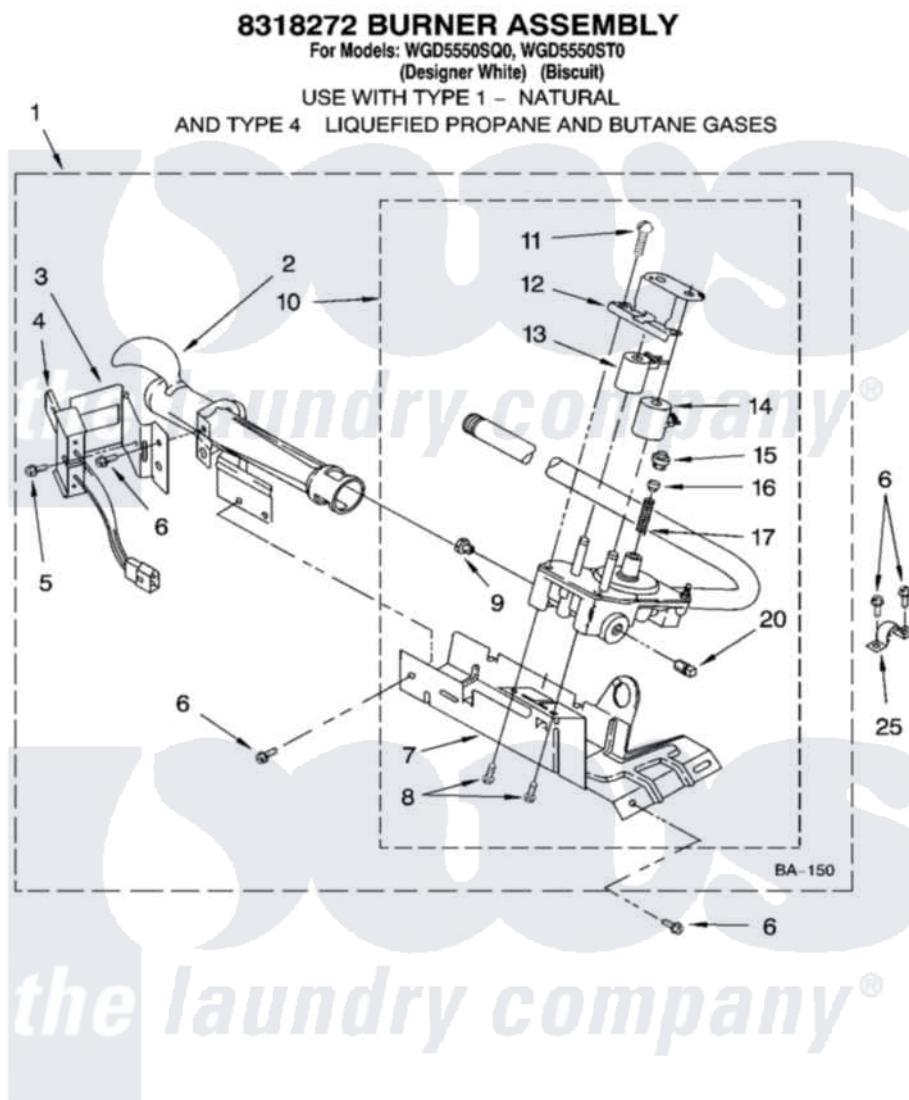

Whirlpool WGD5550SQ0 04 - 8318272 BURNER ASSEMBLY, OPTIONAL PARTS (NOT INCLUDED)

8181396

7

Whirlpool [Residential Whirlpool WGD5550SQ0 Dryer Parts](#) Parts Diagram 04 - 8318272 BURNER ASSEMBLY, OPTIONAL PARTS (NOT INCLUDED).
 Click on the part number to view part

Item	Original Part Number	Replaced By	Status	Part Description
1	8318272	W10465748		Burner-Gas
2	688617	693140		Burner
3	694298			Bracket, Ignitor
4	686590	279311		Ignitor
5	3393909			Screw, 8-32 X 7/8
6	343641	681414		Screw, 10AB X 1/2
7	693986			Base, Burner
8	3387057			Screw, 10-16 X 1/2 Orifice, Burner
9	234826			Orifice, Burner Type 1
"	229742			Orifice, Burner
"	234868			Orifice, Burner
10	8318277	W10337269		Valve-Gas
11	694421			Screw, Bracket Mounting
12	694538			Bracket, Shunt