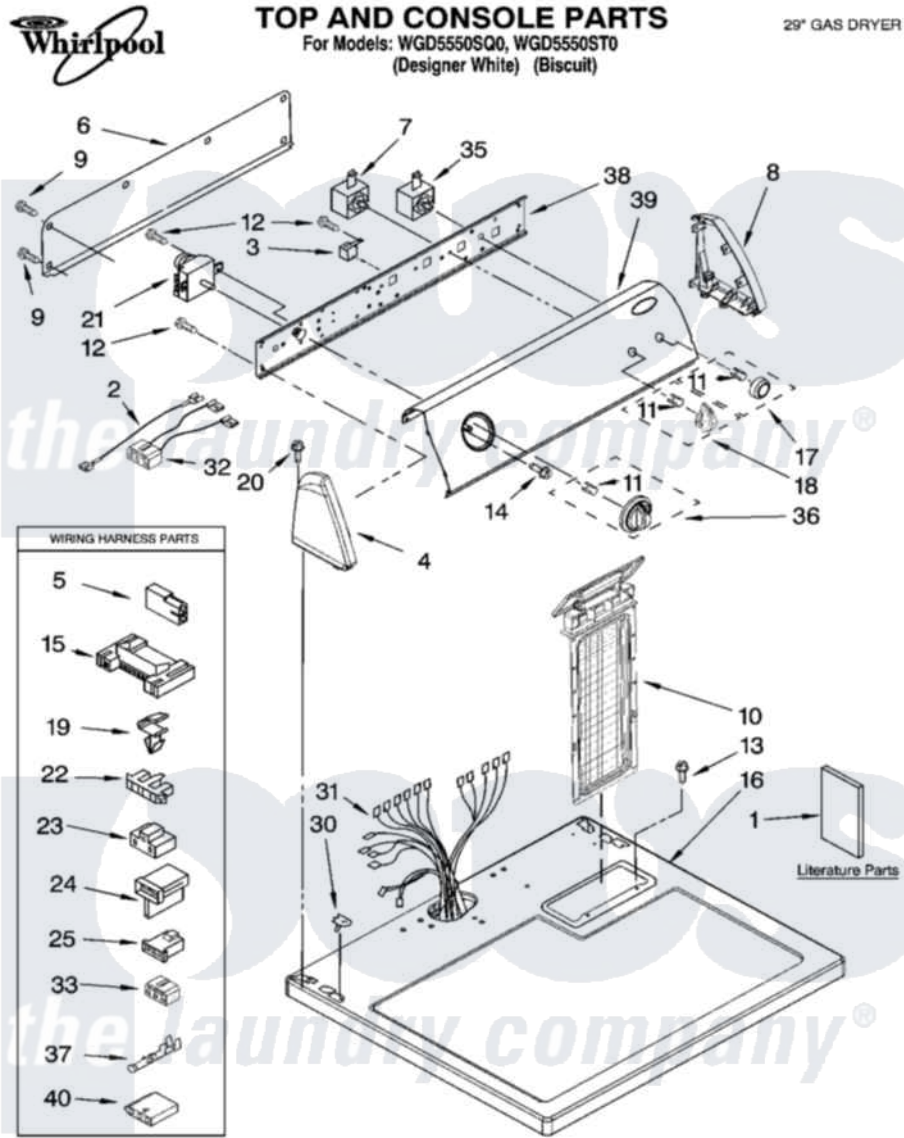

# Whirlpool WGD5550ST0 01 - TOP AND CONSOLE PARTS

6-06 Litho in U.S.A.(LT)

1

Part No. 8181396

Whirlpool Residential Whirlpool WGD5550ST0 Dryer Parts Parts Diagram 01 - TOP AND CONSOLE PARTS

[Click on the part number to view part](#)

"	8271362	<a href="#">279965</a>	Endcap
9	<a href="#">693995</a>		Screw, Hex Head
10	<a href="#">8557857</a>		Screen, Lint
"	<a href="#">8557858</a>		Screen, Lint
11	<a href="#">8536939</a>		Clip, Knob
12	8533971	<a href="#">90767</a>	Screw, 8A X 3/8 HeX Washer Head Tapping
13	688983	<a href="#">487240</a>	Screw, For Mtg. Service Capacitor
14	8533951	<a href="#">3400859</a>	Screw, Grounding
15	<a href="#">3395683</a>		Receptacle, Multi-Terminal
16	8557930	<a href="#">8563985</a>	Top
"	8557931	<a href="#">8563986</a>	Top
17	<a href="#">8566073</a>		Knob, Push-To-Start
"	<a href="#">8566076</a>		Knob, Push-To-Start
18	<a href="#">8565944</a>		Knob, Control
"	<a href="#">8565947</a>		Knob, Control
19	<a href="#">3394427</a>		Clip-Harness
20	<a href="#">388326</a>		Screw, 8-18 X 1.25
21	<a href="#">8299765</a>		Timer Assembly
22	<a href="#">3397269</a>		Connector, Timer
23	<a href="#">3401144</a>		Connector
24	<a href="#">3403499</a>		Connector, 2-Position
25	<a href="#">3403498</a>		Connector, 3-Position
30	<a href="#">357213</a>		Nut, Push-In
31	<a href="#">8299879</a>		Harness, Wiring
32	<a href="#">8539893</a>		Wire, Jumper
33	<a href="#">3347243</a>		Block, Disconnect
35	<a href="#">3398095</a>		Switch, Push-To-Start
36	<a href="#">8566061</a>		Timer Knob Assembly
"	<a href="#">8566064</a>		Timer Knob Assembly
37	<a href="#">94614</a>		Terminal
38	<a href="#">8544895</a>		Bracket, Control
39	<a href="#">8578849</a>		Panel, Control
"	<a href="#">8578850</a>		Panel, Control
40	<a href="#">3936144</a>		Do-It-Yourself Repair Manuals