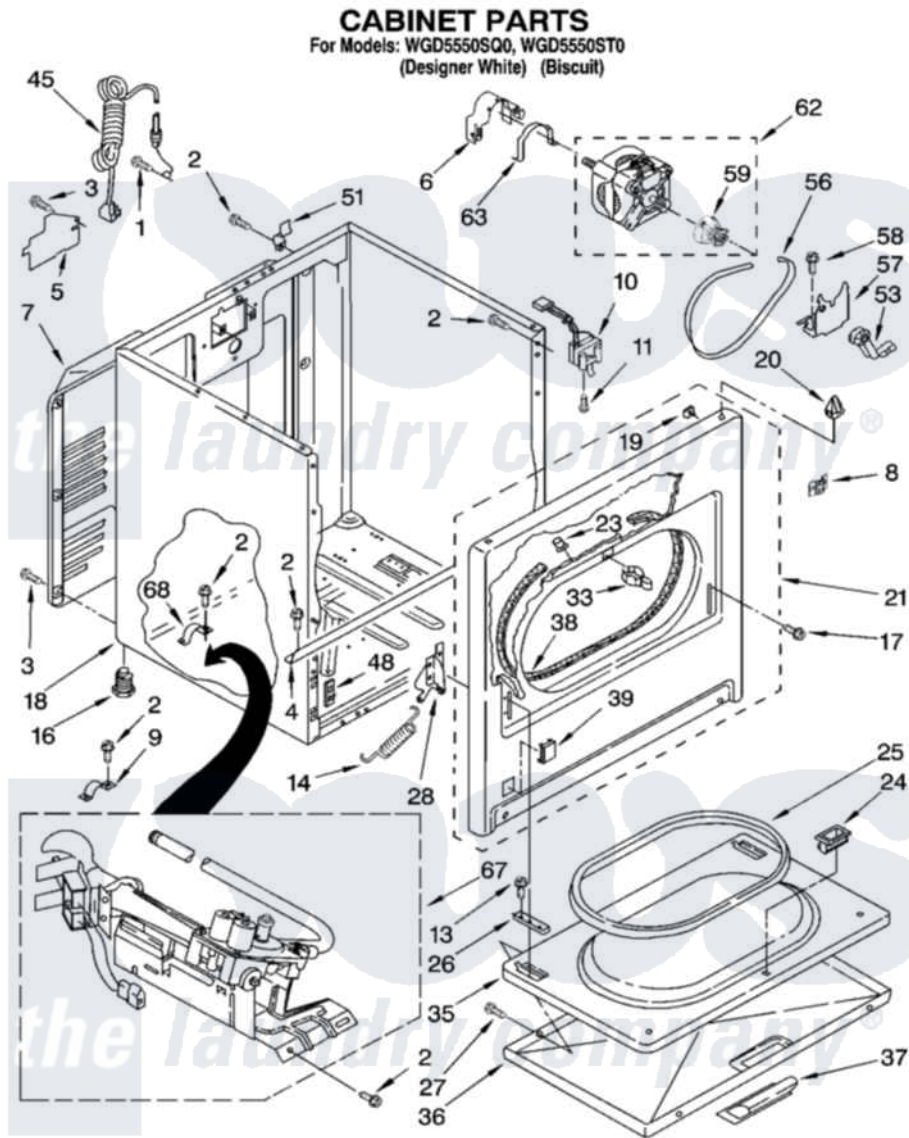

Whirlpool WGD5550ST0 02 - CABINET PARTS

8181396

3

Whirlpool [Residential Whirlpool WGD5550ST0 Dryer Parts](#) Parts Diagram 02 - CABINET PARTS
Click on the part number to view part

Item	Original Part Number	Replaced By	Status	Part Description
1	697776	4331106		Screw, No.10-32 X 7/16
2	343641	681414		Screw, 10AB X 1/2
3	693995			Screw, Hex Head
4	8541400			Bracket, Cabinet
5	3396795			Cover, Terminal Block
6	3404162			Clamp, Motor
7	3396805	280043		Panel-Rear
8	8546676	W10041960		Spring, Door
9	3980175			Clamp, Elbow
10	3406107			Door Switch Assembly
11	697773	3395530		Screw
13	3357011	308685		Side Trim)
14	8541401	W10041960		Spring, Door
16	3392100	49621		Feet-Leveling
"	279810			Foot-Optional
17	342043	486146		Screw

18	8530603	8533643	Cabinet
"	8530606	3977306	Cabinet
19	98234		Clip, U-Bend
20	690363	18776	Lock, Front Top
21	3395197	279740	Panel
"	3977243	279890	Panel
23	685203	279220	Clip
24	3389441		Door Catch Assembly
25	3390731		Seal, Door
26	337189		Clip, Hinge
27	694091		Trim, Side Right Hand
28	8066056		Hinge, Door
"	8066057		Hinge, Door
33	696144	279570	Latch
35	695737		Door, Rear
36	3393549		Door, Front
"	3977241		Door, Front
37	W10095180		Handle, Door
"	W10095190		Handle, Door
38	3406129		Seal And Bearing Assembly
39	3394975		Plug, Front Panel
"	3394978		Plug, Front Panel
45	344020	3401402	Cord, Power
48	3394083		Clip, Front Panel
51	8066217		Hinge, Top
53	691366		Idler And Pulley Assembly
56	8066065	341241	Belt
57	348780		Base, Motor
58	3400500		Bolt, 3405245 5/16-18 X 3/4
59	8066184		Pulley, Motor
62	8066206	279827	Motor-Drve
63	660658		Clamp, Motor Mounting 343481 685441
67	8318272	W10465748	Burner-Gas
68	341029		Clamp, Pipe Door Spring