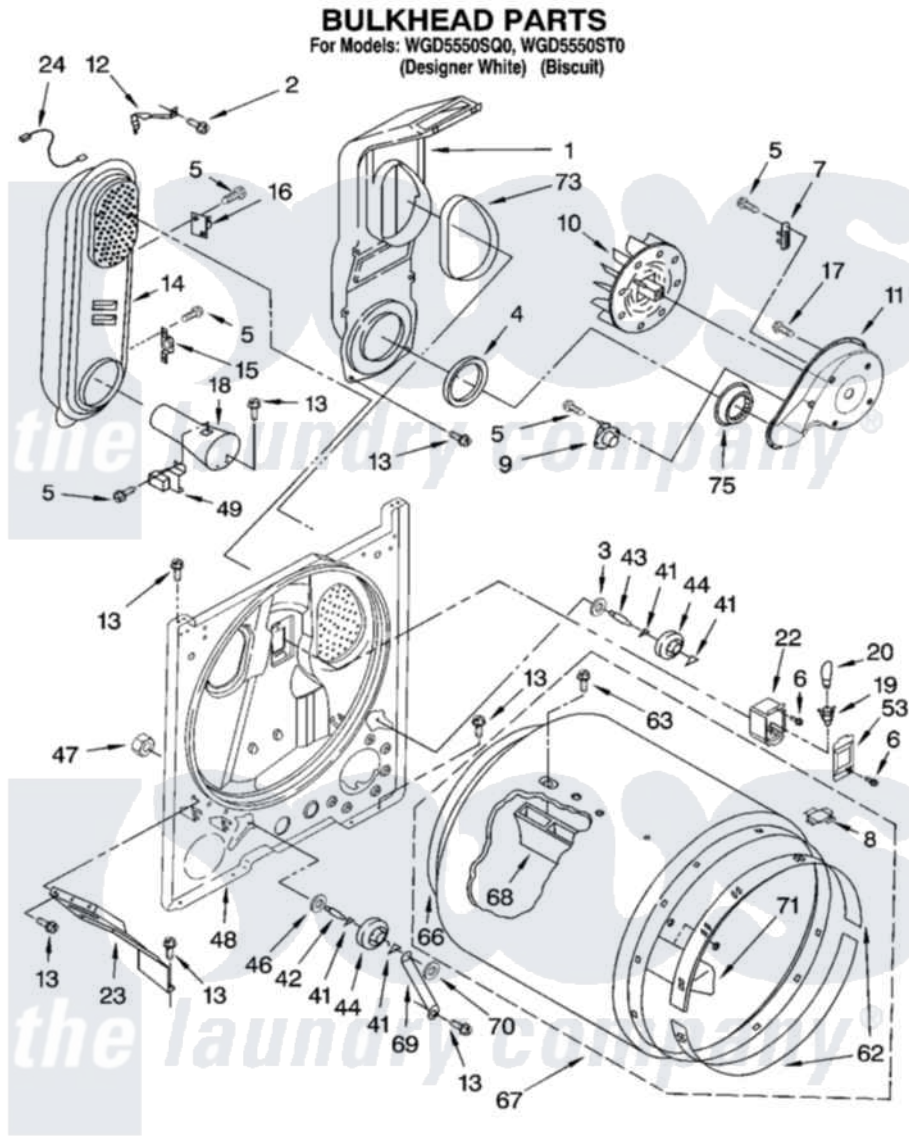

# Whirlpool WGD5550ST0 03 - BULKHEAD PARTS

8181396

5

Whirlpool [Residential Whirlpool WGD5550ST0 Dryer Parts](#) Parts Diagram 03 - BULKHEAD PARTS  
Click on the part number to view part

Item	Original Part Number	Replaced By	Status	Part Description
1	<a href="#">348368</a>			Lint Chute Assembly
2	<a href="#">489463</a>			Screw, 8-18 X 1/16
3	<a href="#">3388703</a>			Washer, Support
4	<a href="#">347139</a>			Seal, Lint Chute
5	<a href="#">90767</a>			Screw, 8A X 3/8 HeX Washer Head Tapping
6	487909	<a href="#">488729</a>		Screw
7	<a href="#">3392519</a>			Thermal Limiter
8	<a href="#">8066086</a>			Plug, Drum Hole
9	<a href="#">3387134</a>			Thermostat, Internal-Bias
10	<a href="#">694089</a>			Wheel, Blower
11	<a href="#">8577230</a>			Housing, Blower
12	3398161			CLIP
13	343641	<a href="#">681414</a>		Screw, 10AB X 1/2
14	8530285	<a href="#">279980</a>		Box
15	<a href="#">3403140</a>			Thermostat, High-Limit 205F
16	<a href="#">280010</a>			Kit, Thermal Cut-Off