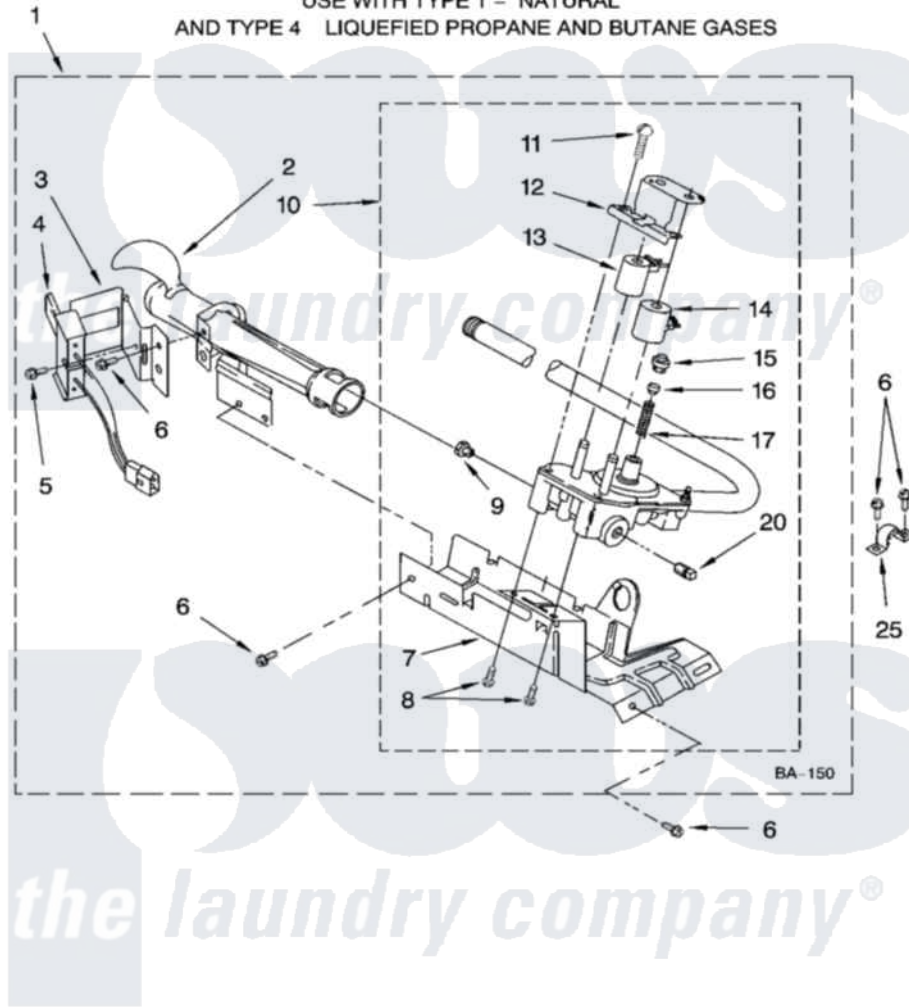

**Whirlpool WGD5550ST0 04 - 8318272 BURNER ASSEMBLY, OPTIONAL PARTS (NOT INCLUDED)**

**8318272 BURNER ASSEMBLY**

For Models: WGD5550SQ0, WGD5550ST0  
(Designer White) (Biscuit)

USE WITH TYPE 1 - NATURAL  
AND TYPE 4 LIQUEFIED PROPANE AND BUTANE GASES

8181396

7

Whirlpool [Residential Whirlpool WGD5550ST0 Dryer Parts](#) Parts Diagram 04 - 8318272 BURNER ASSEMBLY, OPTIONAL PARTS (NOT INCLUDED).  
Click on the part number to view part

Item	Original Part Number	Replaced By	Status	Part Description
1	8318272	<a href="#">W10465748</a>		Burner-Gas
2	688617	<a href="#">693140</a>		Burner
3	<a href="#">694298</a>			Bracket, Ignitor
4	686590	<a href="#">279311</a>		Ignitor
5	<a href="#">3393909</a>			Screw, 8-32 X 7/8
6	343641	<a href="#">681414</a>		Screw, 10AB X 1/2
7	693986			Base, Burner
8	<a href="#">3387057</a>			Screw, 10-16 X 1/2 Orifice, Burner
9	<a href="#">234826</a>			Orifice, Burner Type 1
"	<a href="#">229742</a>			Orifice, Burner
"	<a href="#">234868</a>			Orifice, Burner
10	8318277	<a href="#">W10337269</a>		Valve-Gas
11	<a href="#">694421</a>			Screw, Bracket Mounting
12	<a href="#">694538</a>			Bracket, Shunt