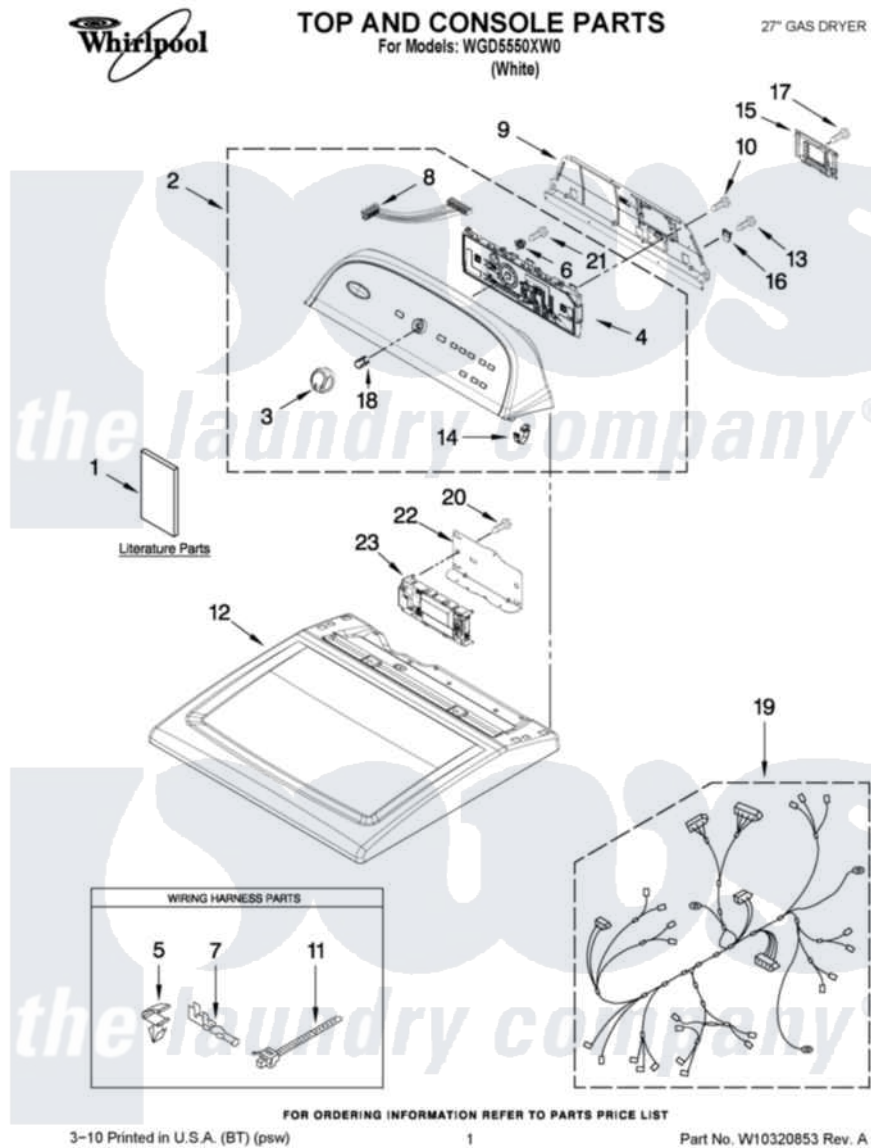

# Whirlpool WGD5550XW0 01 - TOP AND CONSOLE PARTS

Whirlpool Residential Whirlpool WGD5550XW0 Dryer Parts Parts Diagram 01 - TOP AND CONSOLE PARTS  
Click on the part number to view part

Item	Original Part Number	Replaced By	Status	Part Description
1	W10096984		Not Available	INSTALLATION (INSTRUCTIONS)
"	W10097012		Not Available	GUIDE, USE & CARE
"	W10096965		Not Available	TECH SHEET
2	<a href="#">W10269609</a>			Console Assembly
3	<a href="#">W10251392</a>			Knob Assembly
4	<a href="#">W10269624</a>			User Interface Assembly
5	<a href="#">3394427</a>			Clip-Harness
6	<a href="#">W10274524</a>			Tensioner, Facia
7	<a href="#">94614</a>			Terminal
8	<a href="#">W10285495</a>			Cable, User Interface
9	<a href="#">W10096969</a>			Panel, Rear Console
10	8533971	<a href="#">90767</a>		Screw, 8A X 3/8 HeX Washer Head Tapping
11	<a href="#">3391018</a>			Tie Cable
12	<a href="#">W10260246</a>			Top
13	3390647	<a href="#">488729</a>		Screw

14	<a href="#">8312709</a>		Clip-Console
15	<a href="#">W10297565</a>		Cover, Terminal Block
16	<a href="#">W10279552</a>		Plug-Upper Rear Panel
17	3390814	<a href="#">90767</a>	Screw, 8A X 3/8 HeX Washer Head Tapping
18	<a href="#">8536939</a>		Clip, Knob
19	<a href="#">W10253982</a>		Harness, Wiring
20	337686	Not Available	SCREW, 8-18 X .500
21	<a href="#">W10219342</a>		Screw, Baffle Mounting
22	<a href="#">W10271580</a>		Bracket, Motor Control
23	W10331077	<a href="#">W10317636</a>	Control, Electronic