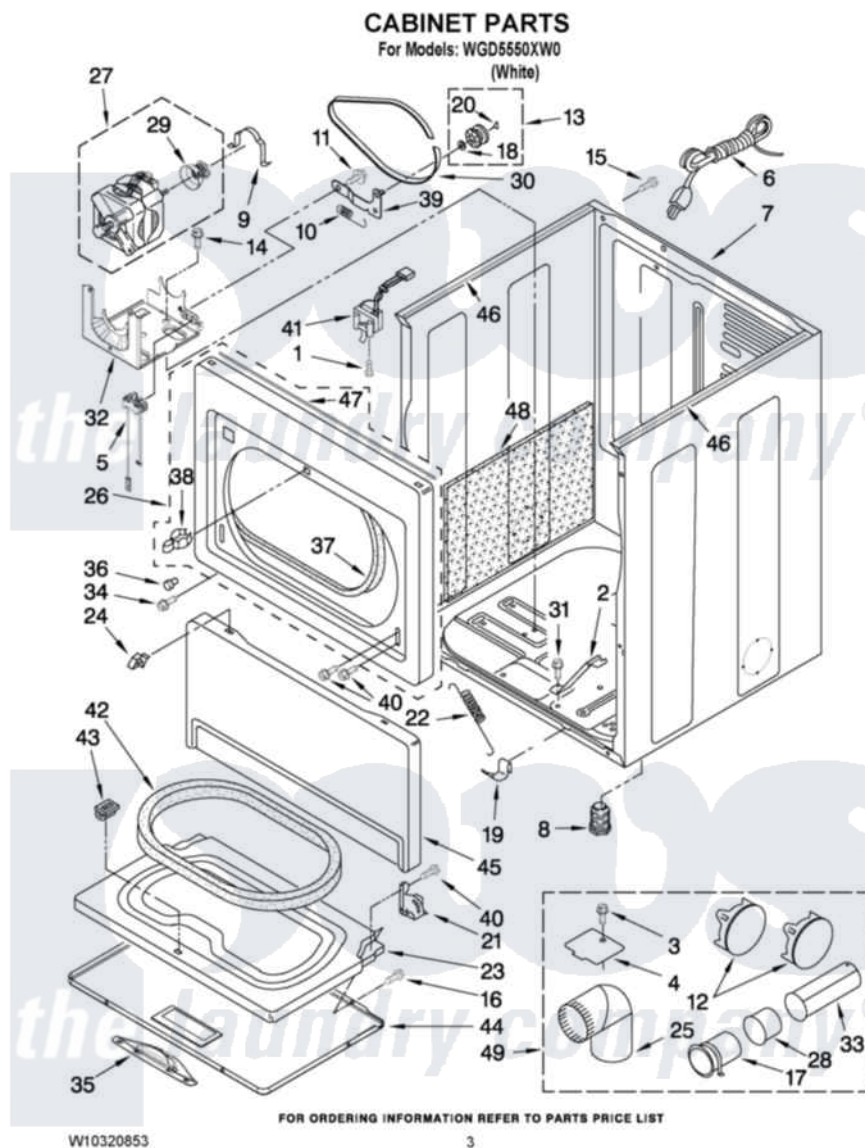

Whirlpool WGD5550XW0 02 - CABINET PARTS

Whirlpool [Residential Whirlpool WGD5550XW0 Dryer Parts](#) Parts Diagram 02 - CABINET PARTS
Click on the part number to view part

Item	Original Part Number	Replaced By	Status	Part Description
1	697773	3395530		Screw
2	8529757			Bracket, Burner
3	488729			Screw
4	3394331			Plate Cover
5	W10246525	W10314253		Switch, Assembly Broken Belt
6	344020	3401402		Cord, Power
7	8310656			Cabinet
8	3392100	49621		Feet-Leveling
NI	279810			Foot-Optional
9	660658			Clamp, Motor Mounting 343481 685441
10	3387374			Spring, Idler
11	3389420			Retainer-Idler 1/4-20 X 1/16
12	49252			Plug, Multivent
13	3388672	279640		Pulley-ldr
14	343641	681414		Screw, 10AB X 1/2
15	8533974	4331106		Screw, No.10-32 X 7/16

16	694091		Trim, Side Right Hand
17	8563747		Exhaust Pipe Medium Pipe
18	W10121334		Washer, Thrust
19	W10291934		Clip
20	690997		Washer, Thrust
21	3387560		Hinge, Door
"	3387559		Hinge, Door
22	3387565		Spring, Door
23	8066045		Door Inner
24	3388229		Retainer, Toe Panel
25	49026		4" - 90° Elbow
26	697227	279659	Panel
27	8538263	279787	Motor-Drive
28	8563750		Exhaust Pipe
29	8578220		Pulley, Motor
30	3387610	661570	Belt
31	693995		Screw, Hex Head
32	W10242878		Bracket, Motor Mounting
33	8563749		Exhaust Pipe
34	8281212	W10080800	Screw, 8-18 X 3/8
35	W10284093		Handle, Door
36	693152		Bumper, Console
37	3387242		Seal, Front Panel
38	696144	279570	Latch
39	3388674	W10118756	Idler Bracket
40	3357011	308685	Side Trim)
41	3406107		Door Switch Assembly
42	3390736	3390732	Seal-Door
43	690081	279570	Latch
44	W10279553		Door, Front
45	697215	3406797	Toe Panel
46	W10307570	W10336128	Seal, Spill Guard
47	W10312811		Seal, Spill Guard
48	W10123956		Dampening Panel
49	279818	W10470674	Dryer Exhaust Kit