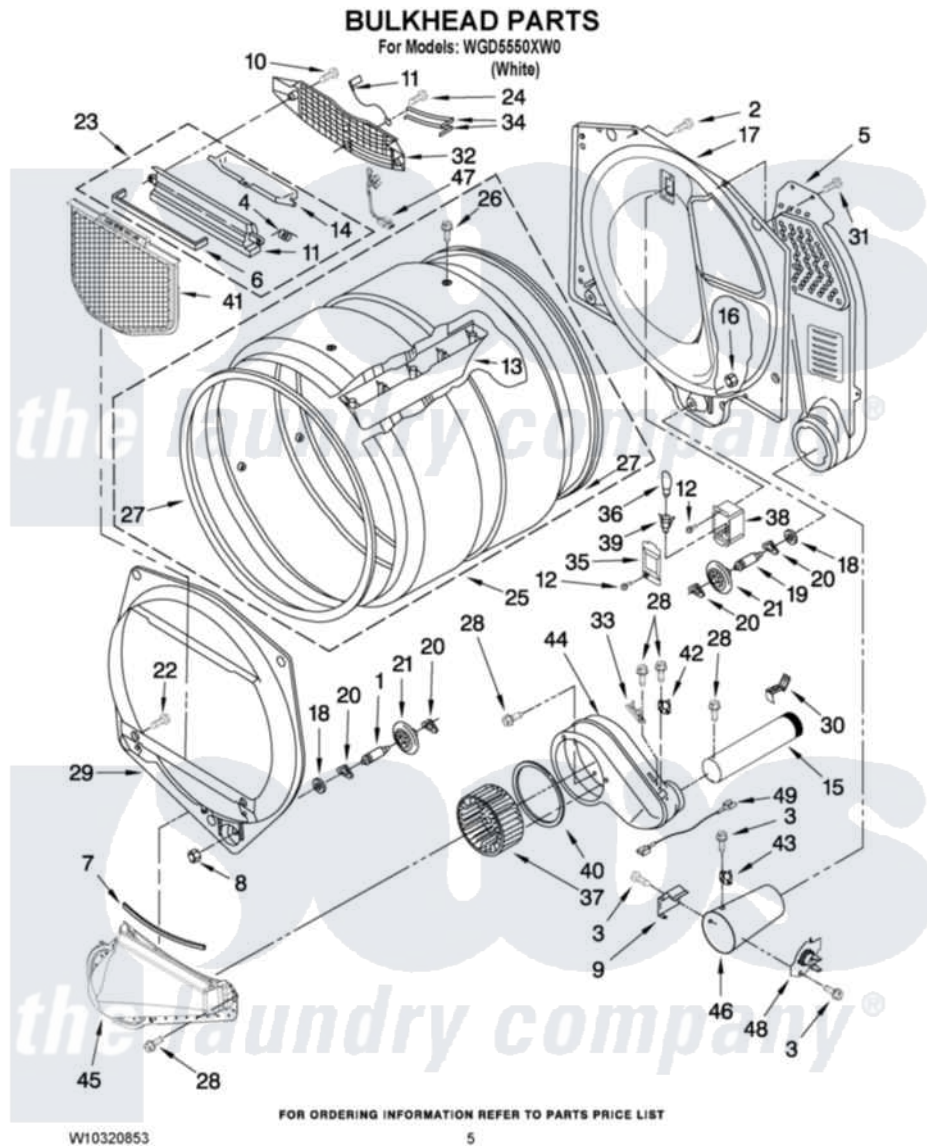

Whirlpool WGD5550XW0 03 - BULKHEAD PARTS

Whirlpool Residential Whirlpool WGD5550XW0 Dryer Parts Parts Diagram 03 - BULKHEAD PARTS
Click on the part number to view part

Item	Original Part Number	Replaced By	Status	Part Description
1	8575324	W10359271		Shaft, Drum Roller Threads
2	3390647	488729		Screw
3	90767			Screw, 8A X 3/8 HeX Washer Head Tapping
4	3394986			Spring, Lint Screen Door
5	W10293765			Air Duct Assembly
6	697813			Seal, Outlet Housing
7	697814	697813		Seal, Outlet Housing
8	3934666	W10080210		Nut, 3/8 X 16
9	338906			Radiant, Sensor
10	3387230			Screw, 10-16 X 13/16
11	W10153414			Outlet, Housing Assembly
12	487909	488729		Screw
13	697693	W10113136		Baffle, Drum
14	W10153413			Door, Lint Screen
15	8066224	279936		Kit-Exhst
16	W10001120	W10080190		Nut, 3/8-16

17	8520836		Bulkhead, Rear
18	3387459	W10080960	Washer, Support
19	8575325	W10359272	Shaft, Roller Drum Threads
20	690997		Washer, Thrust
21	8536973	W10314173	Support
22	695240	488729	Screw
23	W10153423		Outlet Grille, Housing Assembly
24	359625	487240	Screw, For Mtg. Service Capacitor
25	8318215	W10197999	Drum
26	W10219342		Screw, Baffle Mounting
27	W10166807	280114	Seal
28	8533971	90767	Screw, 8A X 3/8 HeX Washer Head Tapping
29	697557		Bulkhead, Front
30	8572105		Retainer, Toe Panel
31	489463		Screw, 8-18 X 1/16
32	W10153412		Grille, Outlet
33	3392519		Thermal Limiter
34	3387223		Electrode, Sensor
35	3402841	8532165	Lens, Drum Light
36	3406124	22002263	Lamp
37	697772		Wheel, Blower
38	8578825		Bracket, Drum Light
39	W10214261		Socket, Drum Light Assembly
40	697770		Seal, Cover Plate Blower Housing
41	W10049370	W10120998	Screen
42	8577274		Thermostat 295F
43	3391912		Thermostat, High-Limit 255 F
44	8544362	W10119255	Housing, Blower
45	8066168	W10128606	Duct-Lint
46	8573824		Funnel, Burner
47	W10298258		Harness, Sensor
48	8573713		Thermal-Cutoff
49	3401710		Jumper, Tco High Limit