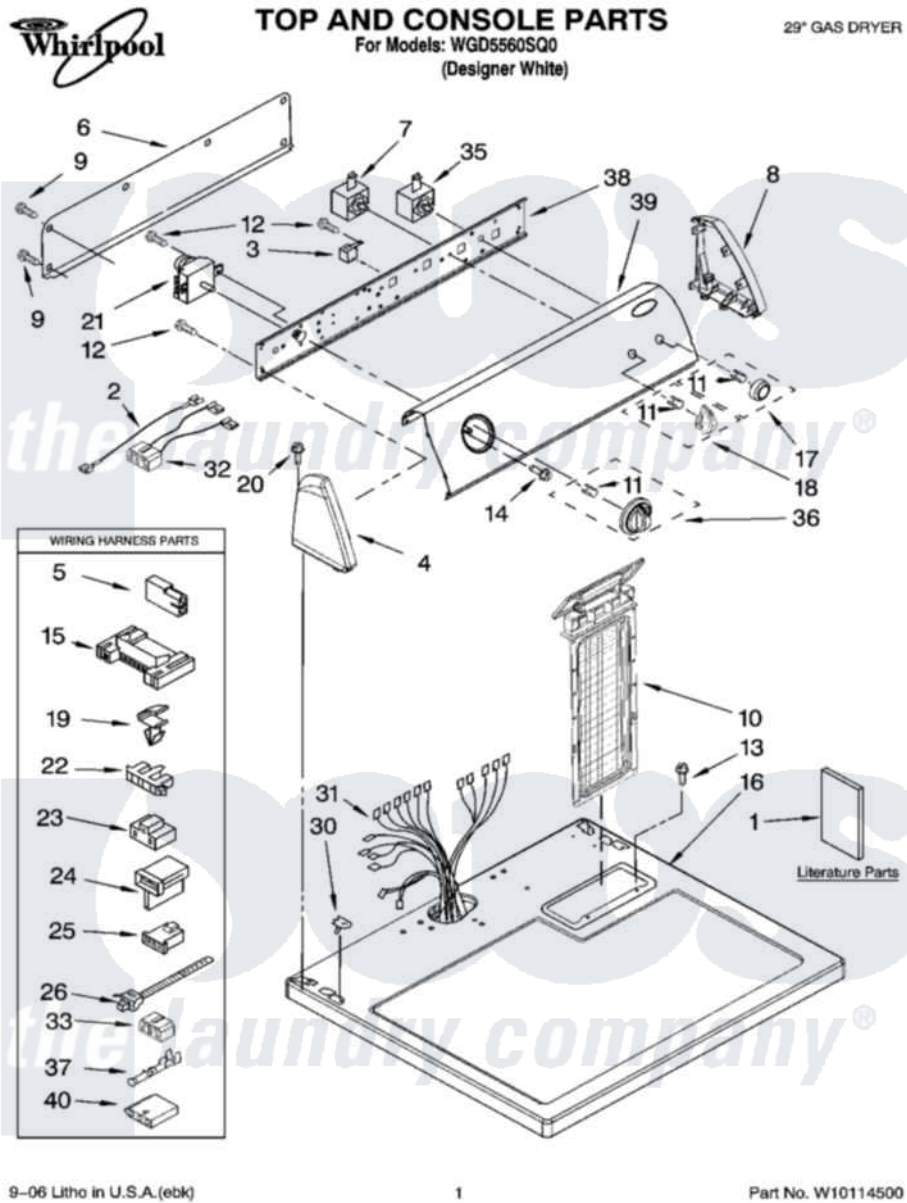

Whirlpool WGD5560SQ0 01 - TOP AND CONSOLE PARTS

9-06 Litho in U.S.A.(ebk)

1

Part No. W10114500

Whirlpool Residential Whirlpool WGD5560SQ0 Dryer Parts Parts Diagram 01 - TOP AND CONSOLE PARTS
 Click on the part number to view part

Item	Original Part Number	Replaced By	Status	Part Description
1	8562582		Not Available	Instructions, Installation
"	8578183		Not Available	Use And Care Guide
"	8528190		Not Available	Wiring Diagram
"	W10042960		Not Available	Sheet, Cycle Feature
"	BLANK		Not Available	Following May Be Purchased DO-IT-YOURSELF REPAIR MANUALS
"	677818		Not Available	Manual, Do-It- Yourself Repair (Dryer)
2	3401684			Jumper, Wire
3	694419			Mini-Buzzer
4	8271365	279962		Endcap
5	717252			Receptacle, Terminal
6	8274261			Do-It-Yourself Repair Manuals
7	3399640			Switch, Rotary
8	8271359	279962		Endcap
9	693995			Screw, Hex Head

10	8557857		Screen, Lint
11	8536939		Clip, Knob
12	8533971	90767	Screw, 8A X 3/8 HeX Washer Head Tapping
13	688983	487240	Screw, For Mtg. Service Capacitor
14	8533951	3400859	Screw, Grounding
15	3395683		Receptacle, Multi-Terminal
16	8557930	8563985	Top
17	8566073		Knob, Push-To-Start
18	8565944		Knob, Control
19	3394427		Clip-Harness
20	388326		Screw, 8-18 X 1.25
21	8578909		Timer Assembly
22	3397269		Connector, Timer
23	3401144		Connector
24	3403499		Connector, 2-Position
25	3403498		Connector, 3-Position
26	3391249		Cable Tie, Push Mount
30	357213		Nut, Push-In
31	8299879		Harness, Wiring
32	3976562		Jumper, Wire
33	3347243		Block, Disconnect
35	3398095		Switch, Push-To-Start
36	8566061		Timer Knob Assembly
37	94614		Terminal
38	8544895		Bracket, Control
39	W10029050		Panel, Control
40	3936144		Do-It-Yourself Repair Manuals