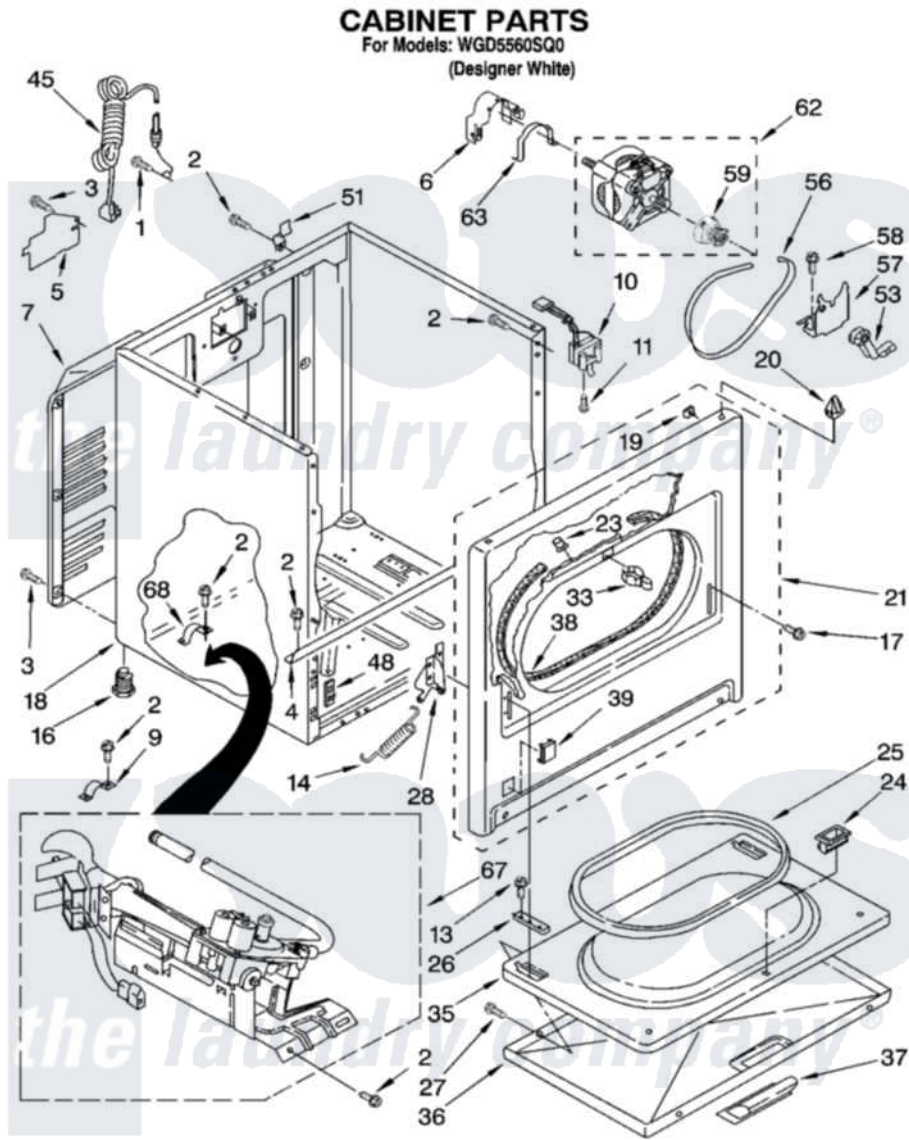

Whirlpool WGD5560SQ0 02 - CABINET PARTS

W10114500

3

Whirlpool [Residential Whirlpool WGD5560SQ0 Dryer Parts](#) Parts Diagram 02 - CABINET PARTS
Click on the part number to view part

Item	Original Part Number	Replaced By	Status	Part Description
1	697776	4331106		Screw, No.10-32 X 7/16
2	343641	681414		Screw, 10AB X 1/2
3	693995			Screw, Hex Head
4	8541400			Bracket, Cabinet
5	3396795			Cover, Terminal Block
6	3404162			Clamp, Motor
7	3396805	280043		Panel-Rear
9	3980175			Clamp, Elbow
10	3406107			Door Switch Assembly
11	697773	3395530		Screw
13	3357011	308685		Side Trim)
14	W10041960			Spring, Door
16	3392100	49621		Feet-Leveling
"	279810			Foot-Optional
17	342043	486146		Screw
18	8530603	8533643		Cabinet

19	98234		Clip, U-Bend
20	690363	18776	Lock, Front Top
21	3395197	279740	Panel
23	685203	279220	Clip
24	3389441		Door Catch Assembly
25	3390731		Seal, Door
26	337189		Clip, Hinge
27	694091		Trim, Side Right Hand
28	8066056		Hinge, Door
"	8066057		Hinge, Door
33	696144	279570	Latch
35	695737		Door, Rear
36	3393549		Door, Front
37	W10095180		Handle, Door
38	3406129		Seal And Bearing Assembly
39	3394975		Plug, Front Panel
45	344020	3401402	Cord, Power
48	3394083		Clip, Front Panel
51	8066217		Hinge, Top
53	691366		Idler And Pulley Assembly
56	8066065	341241	Belt
57	348780		Base, Motor
58	3400500		Bolt, 3405245 5/16-18 X 3/4
59	8066184		Pulley, Motor
62	8066206	279827	Motor-Drve
63	660658		Clamp, Motor Mounting 343481 685441
67	8318272	W10465748	Burner-Gas
68	341029		Clamp, Pipe Door Spring