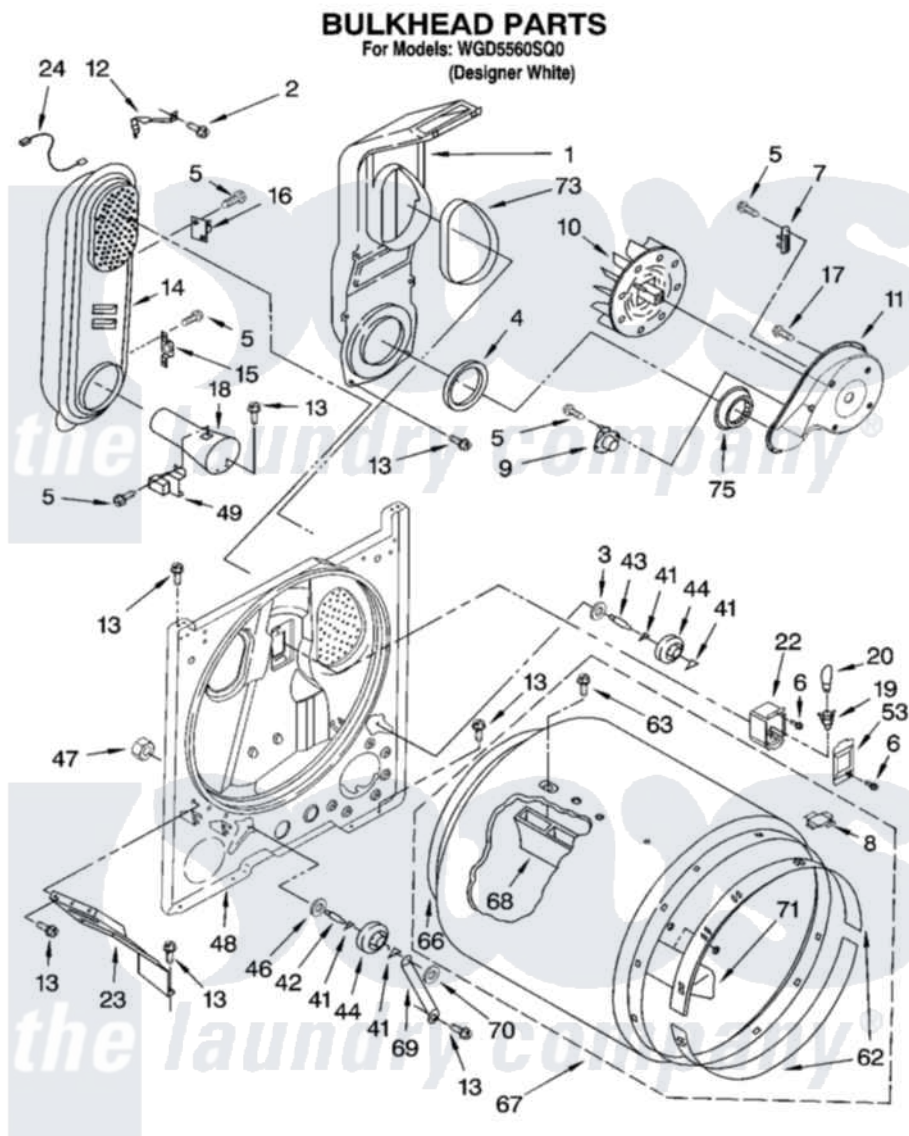

Whirlpool WGD5560SQ0 03 - BULKHEAD PARTS

W10114500

5

Whirlpool [Residential Whirlpool WGD5560SQ0 Dryer Parts](#) Parts Diagram 03 - BULKHEAD PARTS
Click on the part number to view part

Item	Original Part Number	Replaced By	Status	Part Description
1	348368			Lint Chute Assembly
2	489463			Screw, 8-18 X 1/16
3	3388703			Washer, Support
4	347139			Seal, Lint Chute
5	90767			Screw, 8A X 3/8 HeX Washer Head Tapping
6	487909	488729		Screw
7	3392519			Thermal Limiter
8	8066086			Plug, Drum Hole
9	3387134			Thermostat, Internal-Bias
10	694089			Wheel, Blower
11	8577230			Housing, Blower
12	3398161			CLIP
13	343641	681414		Screw, 10AB X 1/2
14	8530285	279980		Box
15	3403140			Thermostat, High-Limit 205F
16	280010			Kit, Thermal Cut-Off

17	3390647	488729	Screw
18	8066049		Funnel, Burner Light
19	3403634	W10136369	Socket, Drum Light Assembly
20	3406124	22002263	Lamp
22	3977373		Bracket, Drum Light
23	3406022		Bracket, Bulkhead
24	3401707		Jumper, Tco-High Limit
41	690997		Washer, Thrust
42	3399506	W10359270	Shaft, Drum Roller Threads
43	3399507	W10359269	Shaft, Drum Roller Threads
44	3397590	349241T	Support
46	348197		Washer, Support
47	3359452		Nut, Lock
48	3403413		Bulkhead
49	338906		Radiant, Sensor
53	3402841	8532165	Lens, Drum Light
62	692526	279441	BeaRng-Rng
63	W10109200		Screw, Baffle Mounting
66	3406130	279857	Seal
67	695587		Drum Assembly
68	692490		Baffle, Drum
69	3976434		Bracket, Support Shaft
70	90296		Nut, Push On
71	3403636		Baffle, Drum
73	339956		Seal, Air Duct To Bulkhead
75	696302		Shield, Exhaust