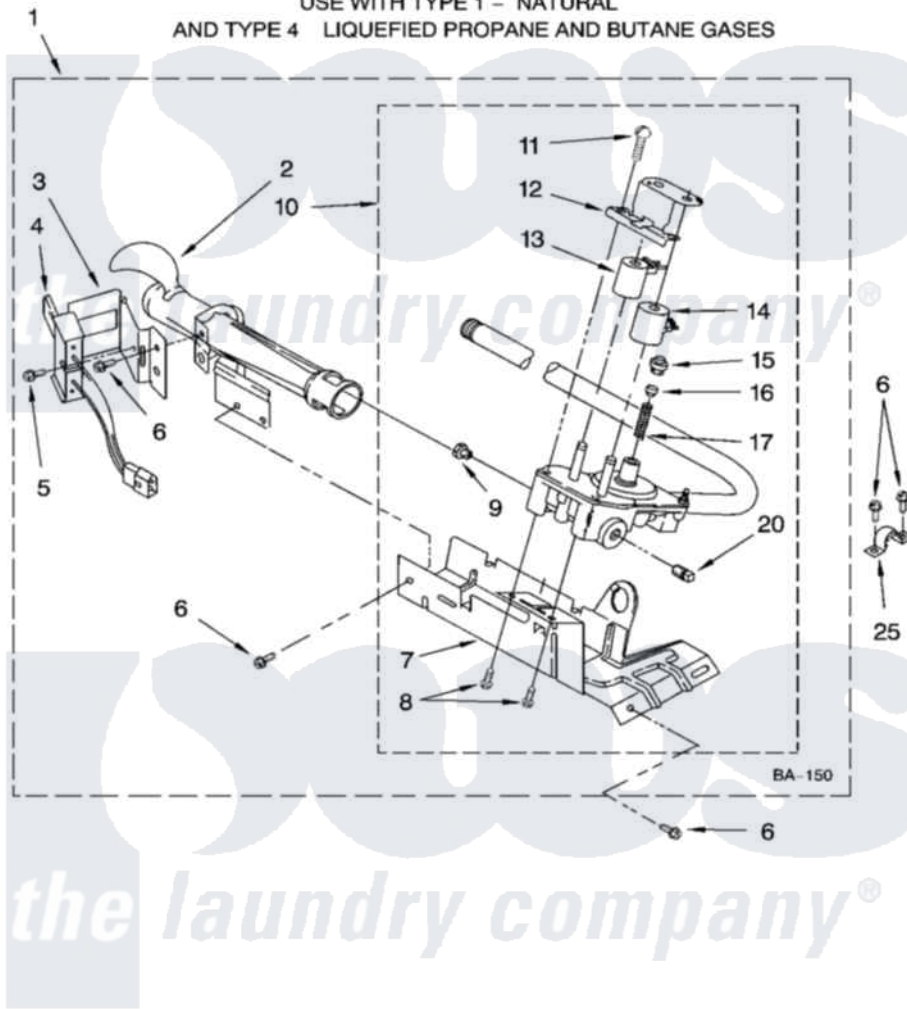

Whirlpool WGD5560SQ0 04 - 8318272 BURNER ASSEMBLY, OPTIONAL PARTS (NOT INCLUDED)

8318272 BURNER ASSEMBLY

For Models: WGD5560SQ0

(Designer White)

USE WITH TYPE 1 - NATURAL
AND TYPE 4 LIQUEFIED PROPANE AND BUTANE GASES

W10114500

7

Whirlpool [Residential Whirlpool WGD5560SQ0 Dryer Parts](#) Parts Diagram 04 - 8318272 BURNER ASSEMBLY, OPTIONAL PARTS (NOT INCLUDED).
Click on the part number to view part

Item	Original Part Number	Replaced By	Status	Part Description
1	8318272	W10465748		Burner-Gas
2	688617	693140		Burner
3	694298			Bracket, Ignitor
4	686590	279311		Ignitor
5	3393909			Screw, 8-32 X 7/8
6	343641	681414		Screw, 10AB X 1/2
7	693986			Base, Burner
8	3387057			Screw, 10-16 X 1/2 Orifice, Burner
9	234826			Orifice, Burner Type 1
"	229742			Orifice, Burner
"	234868			Orifice, Burner
10	8318277	W10337269		Valve-Gas
11	694421			Screw, Bracket Mounting
12	694538			Bracket, Shunt