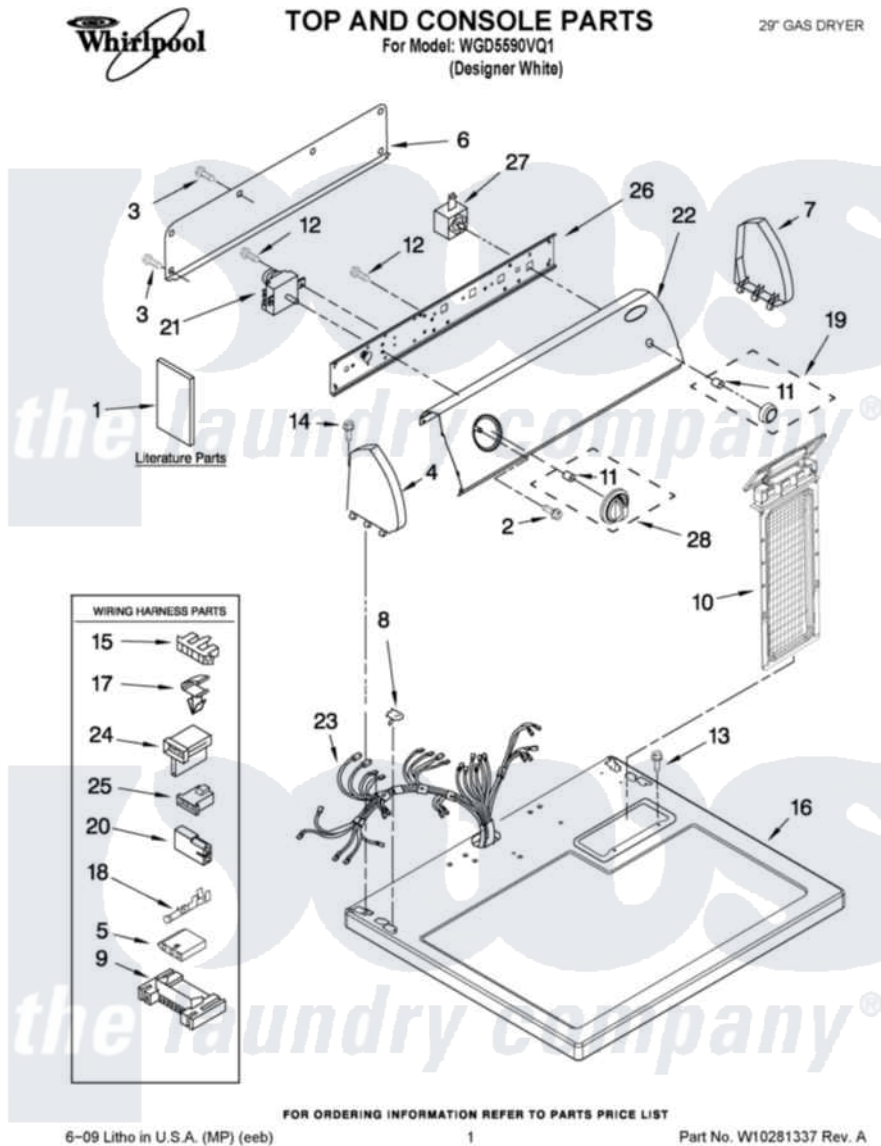

Whirlpool WGD5590VQ1 01 - TOP AND CONSOLE PARTS

Whirlpool Residential Whirlpool WGD5590VQ1 Dryer Parts Parts Diagram 01 - TOP AND CONSOLE PARTS
Click on the part number to view part

Item	Original Part Number	Replaced By	Status	Part Description
1	W10150610		Not Available	Use & Care Guide
"	W10042960		Not Available	Sheet, Cycle Feature
"	8535900		Not Available	Installation Instructions
"	W10185979			Wiring Diagram Cycle Feature
2	8533951	3400859		Screw, Grounding
3	693995			Screw, Hex Head
4	8271365	279962		Endcap
5	3936144			Do-It-Yourself Repair Manuals
6	8274261			Do-It-Yourself Repair Manuals
7	8271359	279962		Endcap
8	357213			Nut, Push-In
9	3395683			Receptacle, Multi-Terminal
10	8557861			Screen, Lint
11	8536939			Clip, Knob
12	8533971	90767		Screw, 8A X 3/8 HeX Washer Head Tapping
				Screw, For Mtn. Service

13	688983	487240	Screw, For Mtg. Service Capacitor
14	388326		Screw, 8-18 X 1.25
15	3397269		Connector, Timer
16	8557930	8563985	Top
17	3394427		Clip-Harness
18	94614		Terminal
19	8566065		Knob, Push-To-Start
20	717252		Receptacle, Terminal
21	W10185969		Timer Assembly, 60 Hz
22	W10167874		Panel, Control
23	W10186074		Harness, Wiring
24	3403499		Connector, 2-Postion
25	3403498		Connector, 3-Position
26	8544895		Bracket, Control
27	3977456		Switch, Push-To-Start
28	8566061		Timer Knob Assembly