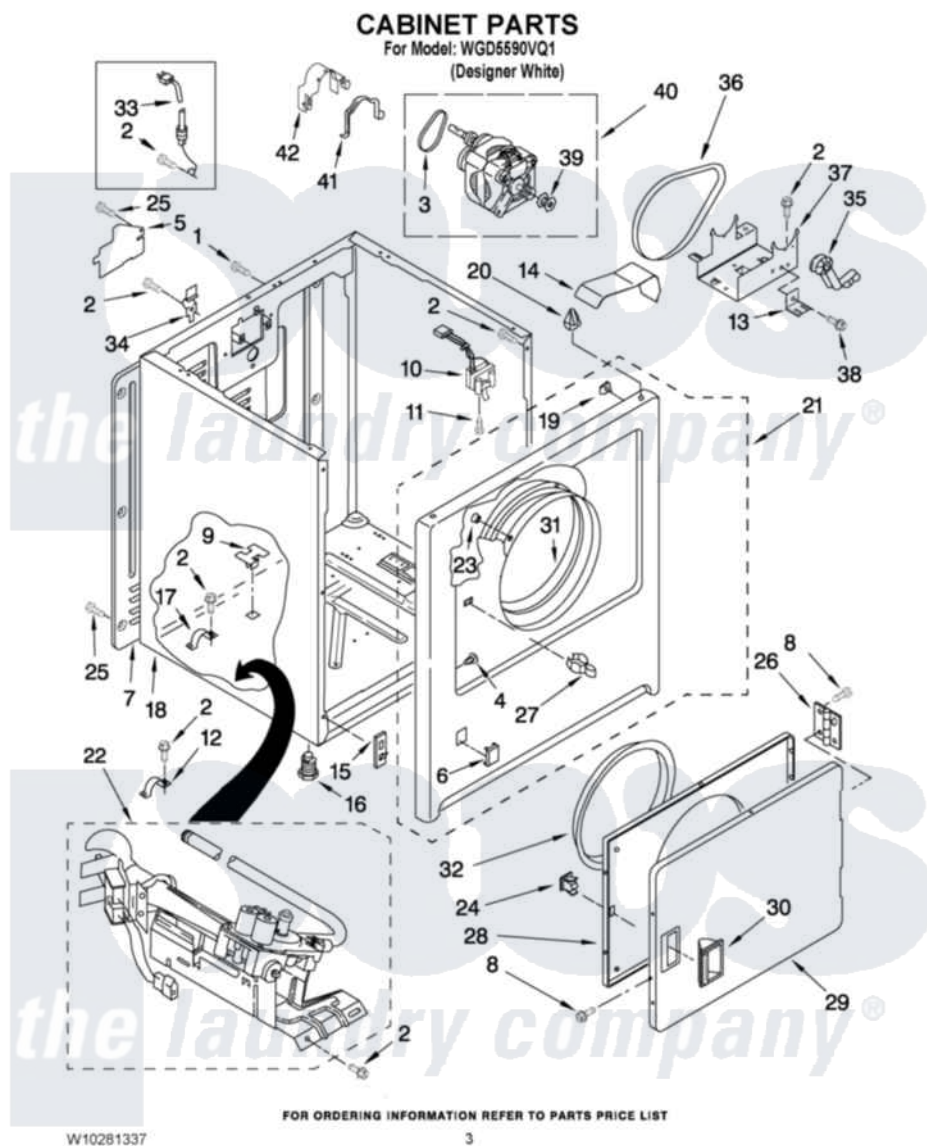

# Whirlpool WGD5590VQ1 02 - CABINET PARTS

Whirlpool Residential Whirlpool WGD5590VQ1 Dryer Parts Parts Diagram 02 - CABINET PARTS  
Click on the part number to view part

Item	Original Part Number	Replaced By	Status	Part Description
1	697776	<a href="#">4331106</a>		Screw, No.10-32 X 7/16
2	<a href="#">3390631</a>			Screw, 10-16 X 3/8
3	<a href="#">3405160</a>			Belt, Drive
4	<a href="#">3404413</a>			Plug, Hinge Hole
5	<a href="#">3396795</a>			Cover, Terminal Block
6	<a href="#">3394975</a>			Plug, Front Panel
7	3396807	<a href="#">280040</a>		Panel-Rear
8	342055	<a href="#">488627</a>		Screw
9	<a href="#">3404283</a>			Plug, Cabinet
10	3406104	<a href="#">3406105</a>		Door Switch Assembly
11	697773	<a href="#">3395530</a>		Screw
12	<a href="#">3980175</a>			Clamp, Elbow
13	<a href="#">3401805</a>			Bracket, Idler
14	<a href="#">3401800</a>			Belt Shield Assembly
15	<a href="#">3394083</a>			Clip, Front Panel
16	3392100	<a href="#">49621</a>		Feet-Leveling