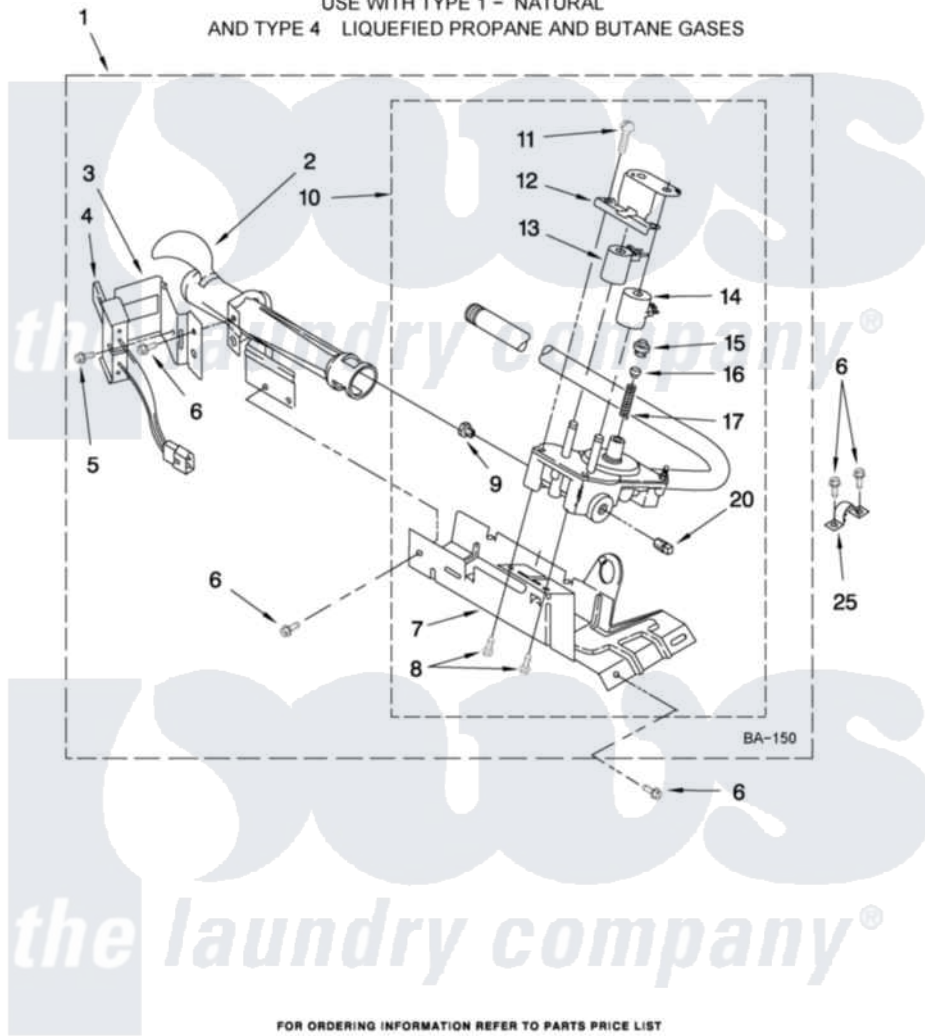

Whirlpool WGD5590VQ1 03 - 8318272 BURNER ASSEMBLY

8318272 BURNER ASSEMBLY

For Model: WGD5590VQ1

(Designer White)

USE WITH TYPE 1 - NATURAL

AND TYPE 4 LIQUEFIED PROPANE AND BUTANE GASES

W10281337

5

FOR ORDERING INFORMATION REFER TO PARTS PRICE LIST

Whirlpool Residential Whirlpool WGD5590VQ1 Dryer Parts Parts Diagram 03 - 8318272 BURNER ASSEMBLY

Click on the part number to view part

Item	Original Part Number	Replaced By	Status	Part Description
1	8318272	W10465748		Burner-Gas
2	688617	693140		Burner
3	694298			Bracket, Ignitor
4	686590	279311		Ignitor
5	3393909			Screw, 8-32 X 7/8
6	343641	681414		Screw, 10AB X 1/2
7	693986			Base, Burner
8	3387057			Screw, 10-16 X 1/2 Orifice, Burner
9	234826			Orifice, Burner Type 1
"	229742			Orifice, Burner
"	234868			Orifice, Burner
10	8318277	W10337269		Valve-Gas
11	694421			Screw, Bracket Mounting
12	694538			Bracket, Shunt
13	694540			Coil, 60 Hz
14	694539			Coil, 60 Hz