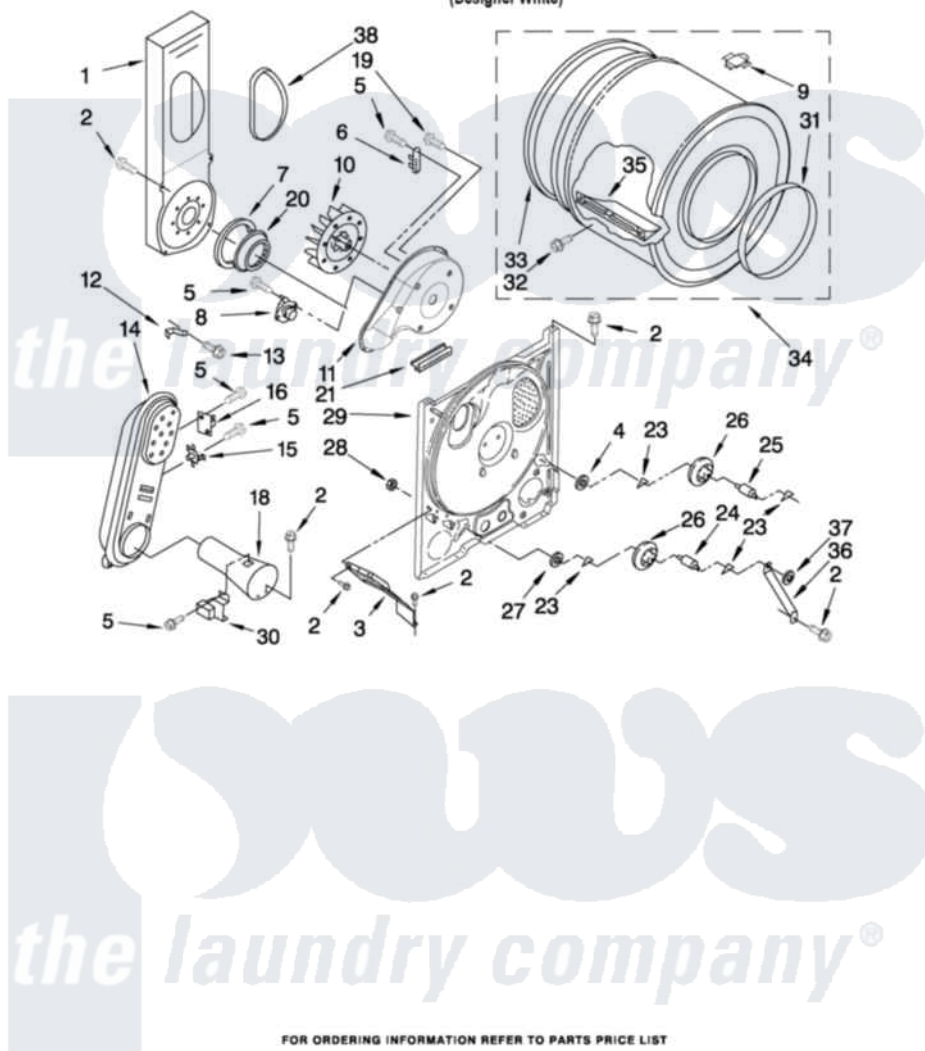

Whirlpool WGD5590VQ1 04 - BULKHEAD PARTS

BULKHEAD PARTS

For Model: WGD5590VQ1

(Designer White)

W10281337

7

FOR ORDERING INFORMATION REFER TO PARTS PRICE LIST

Whirlpool [Residential Whirlpool WGD5590VQ1 Dryer Parts](#) Parts Diagram 04 - BULKHEAD PARTS

[Click on the part number to view part](#)

Item	Original Part Number	Replaced By	Status	Part Description
1	8519777			Lint Chute Assembly
2	343641	681414		Screw, 10AB X 1/2
3	3406022			Bracket, Bulkhead
4	3388703			Washer, Support
5	90767			Screw, 8A X 3/8 HeX Washer Head Tapping
6	3392519			Thermal Limiter
7	347139			Seal, Lint Chute
8	3387134			Thermostat, Internal-Bias
9	8066086			Plug, Drum Hole
10	3406963			Wheel, Blower
11	8577230			Housing, Blower
12	3398161			CLIP
13	489463			Screw, 8-18 X 1/16
14	8530285	279980		Box
15	3403140			Thermostat, High-Limit 205F
16	280010			Kit, Thermal Cut-Off

18	8066048		Funnel, Burner
19	3390647	488729	Screw
20	696302		Shield, Exhaust
21	3392247	686889	Pad
23	690997		Washer, Thrust
24	3399506	W10359270	Shaft, Drum Roller Threads
25	3399507	W10359269	Shaft, Drum Roller Threads
26	3397590	349241T	Support
27	348197		Washer, Support
28	3359452		Nut, Lock
29	8529955	279793	Bulkhead
30	338906		Radiant, Sensor
31	3394509		Ring, Bearing
32	W10219342		Screw, Baffle Mounting
33	8066085	239087	Seal
34	3396777	697760	Drum
35	342847		Baffle, Drum
36	3976435		Bracket, Support
37	90296		Nut, Push On
38	339956		Seal, Air Duct To Bulkhead