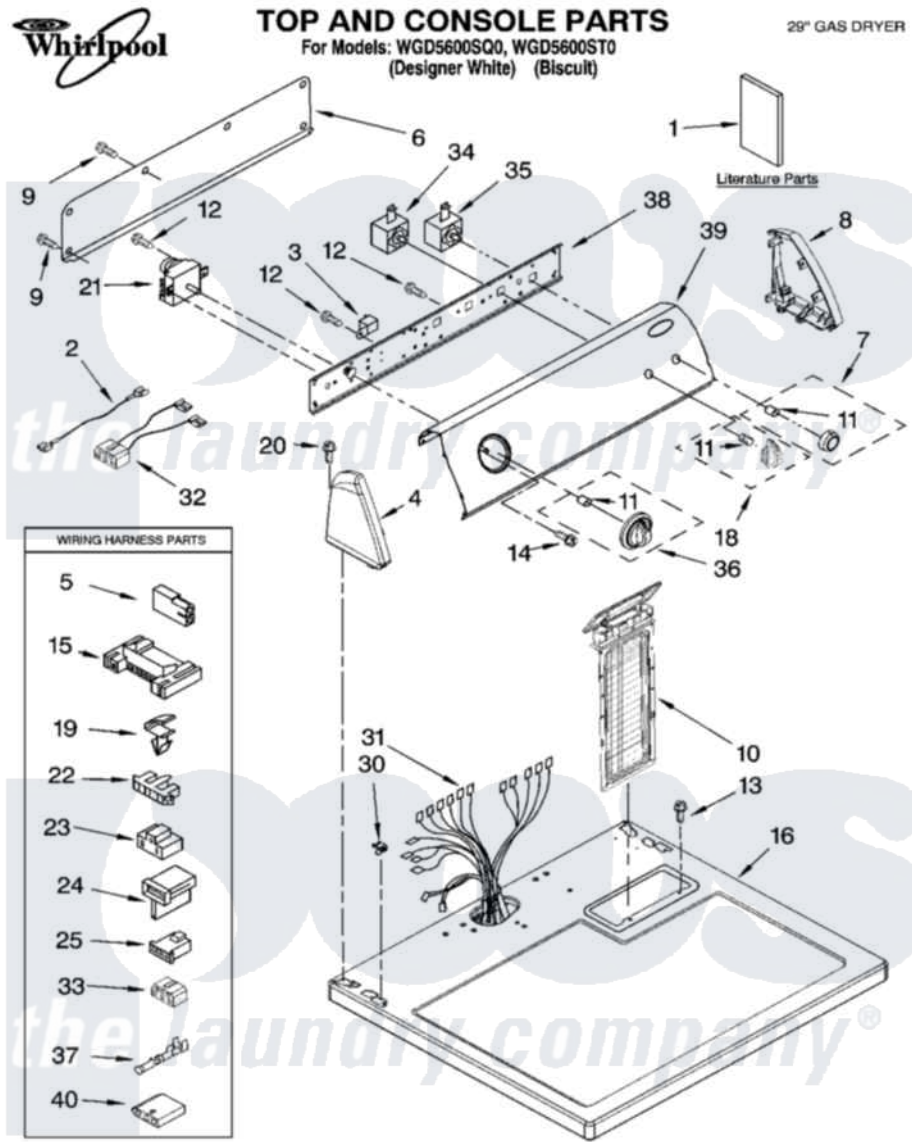

Whirlpool WGD5600SQ0 01 - TOP AND CONSOLE PARTS

6-06 Litho in U.S.A.(LT)

1

Part No. 8181401

Whirlpool Residential Whirlpool WGD5600SQ0 Dryer Parts Parts Diagram 01 - TOP AND CONSOLE PARTS
 Click on the part number to view part

Item	Original Part Number	Replaced By	Status	Part Description
1	8562582		Not Available	Instructions, Installation
"	8578183		Not Available	Use And Care Guide
"	8528190		Not Available	Wiring Diagram
"	W10042960		Not Available	Sheet, Cycle Feature
"	BLANK		Not Available	Following May Be Purchased DO-IT-YOURSELF REPAIR MANUALS
"	677818		Not Available	Manual, Do-It- Yourself Repair (Dryer)
2	3401684			Jumper, Wire
3	694419			Mini-Buzzer
4	8271365	279962		Endcap
"	8271368	279965		Endcap
5	717252			Receptacle, Terminal
6	8274261			Do-It-Yourself Repair Manuals
7	8566073			Knob, Push-To-Start
"	8566076			Knob, Push-To-Start

8	8271359	279962	Endcap
"	8271362	279965	Endcap
9	693995		Screw, Hex Head
10	8557857		Screen, Lint
"	8557858		Screen, Lint
11	8536939		Clip, Knob
12	8533971	90767	Screw, 8A X 3/8 HeX Washer Head Tapping
13	688983	487240	Screw, For Mtg. Service Capacitor
14	8533951	3400859	Screw, Grounding
15	3395683		Receptacle, Multi-Terminal
16	8557930	8563985	Top
"	8557931	8563986	Top
18	8565944		Knob, Control
"	8565947		Knob, Control
19	3394427		Clip-Harness
20	388326		Screw, 8-18 X 1.25
21	8299765		Timer Assembly
22	3397269		Connector, Timer
23	3401144		Connector
24	3403499		Connector, 2-Postion
25	3403498		Connector, 3-Position
30	357213		Nut, Push-In
31	8299879		Harness, Wiring
32	8539893		Wire, Jumper
33	3347243		Block, Disconnect
34	3399640		Switch, Rotary
35	3398095		Switch, Push-To-Start
36	8566061		Timer Knob Assembly
"	8566064		Timer Knob Assembly
37	94614		Terminal
38	8544895		Bracket, Control
39	8567423		Panel, Control
"	8579557		Panel, Control
40	3936144		Do-It-Yourself Repair Manuals