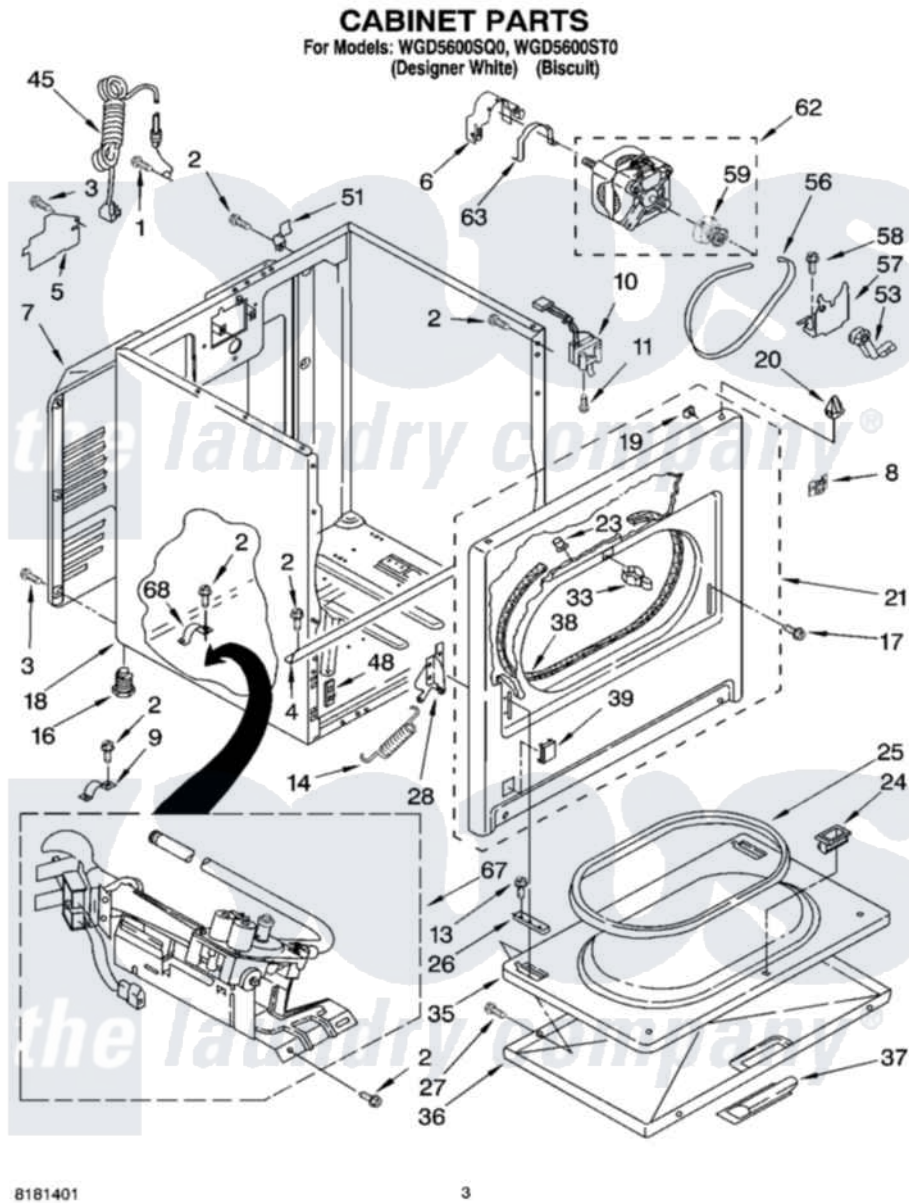

Whirlpool WGD5600SQ0 02 - CABINET PARTS

Whirlpool [Residential Whirlpool WGD5600SQ0 Dryer Parts](#) Parts Diagram 02 - CABINET PARTS
Click on the part number to view part

Item	Original Part Number	Replaced By	Status	Part Description
1	697776	4331106		Screw, No.10-32 X 7/16
2	343641	681414		Screw, 10AB X 1/2
3	693995			Screw, Hex Head
4	8541400			Bracket, Cabinet
5	3396795			Cover, Terminal Block
6	3404162			Clamp, Motor
7	3396805	280043		Panel-Rear
8	8546676	W10041960		Spring, Door
9	3980175			Clamp, Elbow
10	3406107			Door Switch Assembly
11	697773	3395530		Screw
13	3357011	308685		Side Trim)
14	8541401	W10041960		Spring, Door
16	3392100	49621		Feet-Leveling
"	279810			Foot-Optional
17	342043	486146		Screw

18	8530603	8533643	Cabinet
"	8530606	3977306	Cabinet
19	98234		Clip, U-Bend
20	690363	18776	Lock, Front Top
21	3395197	279740	Panel
"	3977243	279890	Panel
23	685203	279220	Clip
24	3389441		Door Catch Assembly
25	3390731		Seal, Door
26	337189		Clip, Hinge
27	694091		Trim, Side Right Hand
28	8066056		Hinge, Door
"	8066057		Hinge, Door
33	696144	279570	Latch
35	695737		Door, Rear
36	3393549		Door, Front
"	3977241		Door, Front
37	W10095180		Handle, Door
"	W10095190		Handle, Door
38	3406129		Seal And Bearing Assembly
39	3394975		Plug, Front Panel
"	3394978		Plug, Front Panel
45	344020	3401402	Cord, Power
48	3394083		Clip, Front Panel
51	8066217		Hinge, Top
53	691366		Idler And Pulley Assembly
56	8066065	341241	Belt
57	348780		Base, Motor
58	3400500		Bolt, 3405245 5/16-18 X 3/4
59	8066184		Pulley, Motor
62	8066206	279827	Motor-Drve
63	660658		Clamp, Motor Mounting 343481 685441
67	8318272	W10465748	Burner-Gas
68	341029		Clamp, Pipe Door Spring