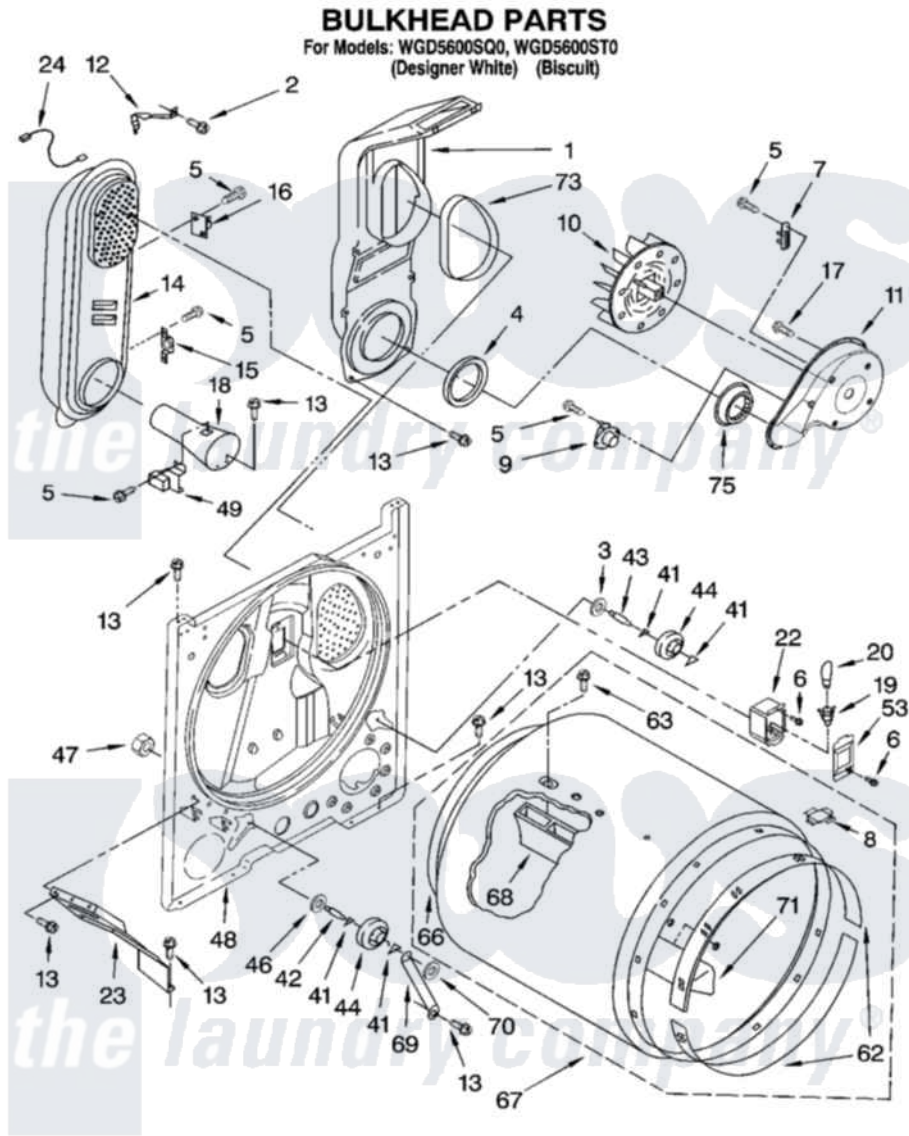

Whirlpool WGD5600SQ0 03 - BULKHEAD PARTS

8181401

5

Whirlpool [Residential Whirlpool WGD5600SQ0 Dryer Parts](#) Parts Diagram 03 - BULKHEAD PARTS
Click on the part number to view part

Item	Original Part Number	Replaced By	Status	Part Description
1	348368			Lint Chute Assembly
2	489463			Screw, 8-18 X 1/16
3	3388703			Washer, Support
4	347139			Seal, Lint Chute
5	90767			Screw, 8A X 3/8 HeX Washer Head Tapping
6	487909	488729		Screw
7	3392519			Thermal Limiter
8	8066086			Plug, Drum Hole
9	3387134			Thermostat, Internal-Bias
10	694089			Wheel, Blower
11	8577230			Housing, Blower
12	3398161			CLIP
13	343641	681414		Screw, 10AB X 1/2
14	8530285	279980		Box
15	3403140			Thermostat, High-Limit 205F
16	280010			Kit, Thermal Cut-Off

17	3390647	488729	Screw
18	8066049		Funnel, Burner Light
19	3403634	W10136369	Socket, Drum Light Assembly
20	3406124	22002263	Lamp
22	3977373		Bracket, Drum Light
23	3406022		Bracket, Bulkhead
24	3401707		Jumper, Tco-High Limit
41	690997		Washer, Thrust
42	3399506	W10359270	Shaft, Drum Roller Threads
43	3399507	W10359269	Shaft, Drum Roller Threads
44	3397590	349241T	Support
46	348197		Washer, Support
47	3359452		Nut, Lock
48	3403413		Bulkhead
49	338906		Radiant, Sensor
53	3402841	8532165	Lens, Drum Light
62	692526	279441	BeaRng-Rng
63	97787	W10109200	Screw, Baffle Mounting
66	3406130	279857	Seal
67	695587		Drum Assembly
68	692490		Baffle, Drum
69	3976434		Bracket, Support Shaft
70	90296		Nut, Push On
71	3403636		Baffle, Drum
73	339956		Seal, Air Duct To Bulkhead
75	696302		Shield, Exhaust