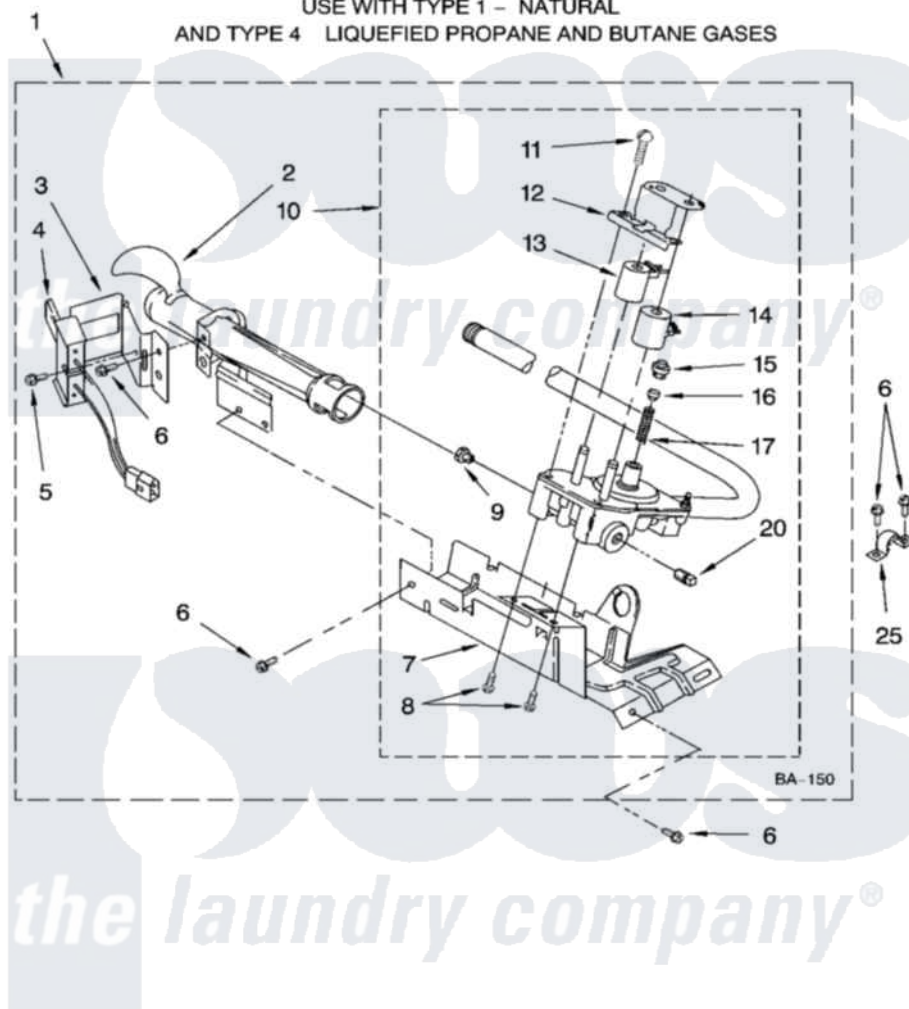

Whirlpool WGD5600SQ0 04 - 8318272 BURNER ASSEMBLY, OPTIONAL PARTS (NOT INCLUDED)

8318272 BURNER ASSEMBLY

For Models: WGD5600SQ0, WGD5600ST0
(Designer White) (Biscuit)

USE WITH TYPE 1 - NATURAL
AND TYPE 4 LIQUEFIED PROPANE AND BUTANE GASES

8181401

7

Whirlpool [Residential Whirlpool WGD5600SQ0 Dryer Parts](#) Parts Diagram 04 - 8318272 BURNER ASSEMBLY, OPTIONAL PARTS (NOT INCLUDED).
Click on the part number to view part

Item	Original Part Number	Replaced By	Status	Part Description
1	8318272	W10465748		Burner-Gas
2	688617	693140		Burner
3	694298			Bracket, Ignitor
4	686590	279311		Ignitor
5	3393909			Screw, 8-32 X 7/8
6	343641	681414		Screw, 10AB X 1/2
7	693986			Base, Burner
8	3387057			Screw, 10-16 X 1/2 Orifice, Burner
9	234826			Orifice, Burner Type 1
"	229742			Orifice, Burner
"	234868			Orifice, Burner
10	8318277	W10337269		Valve-Gas
11	694421			Screw, Bracket Mounting
12	694538			Bracket, Shunt