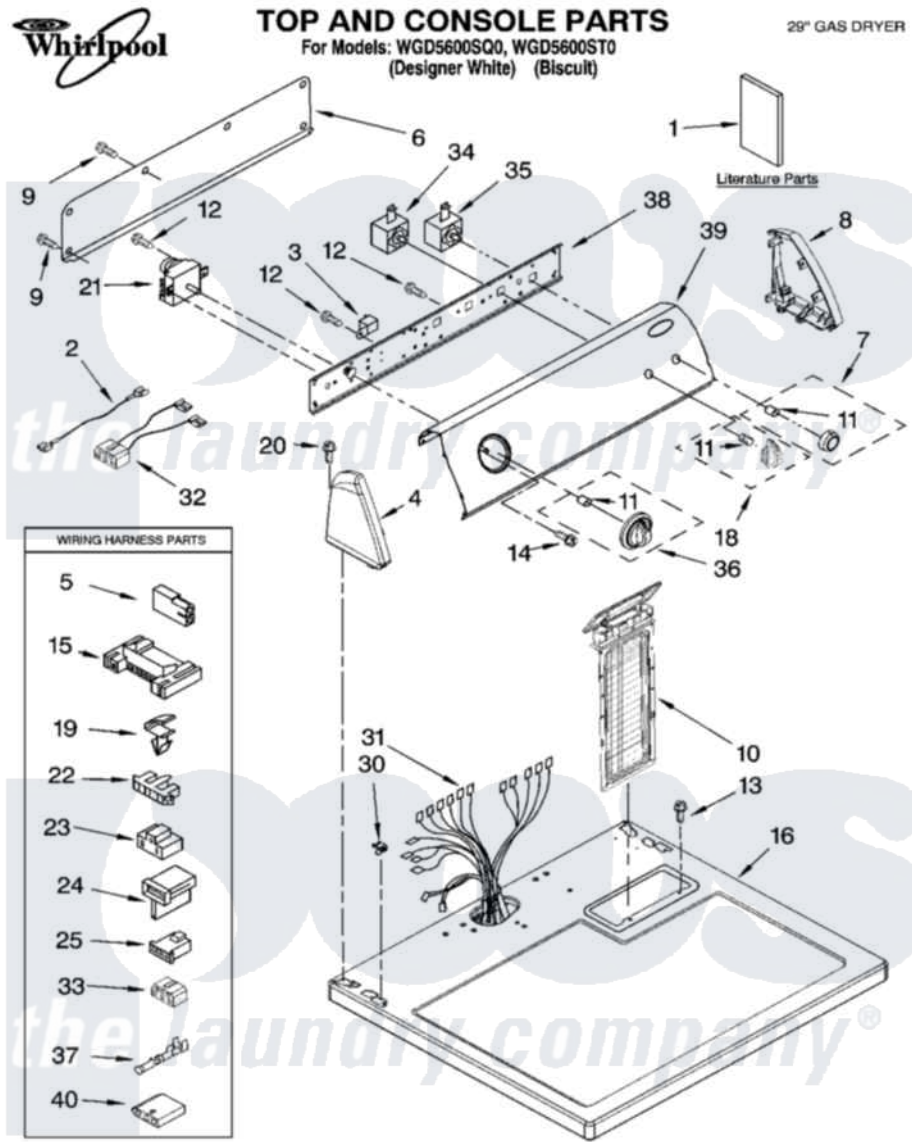

Whirlpool WGD5600ST0 01 - TOP AND CONSOLE PARTS

6-06 Litho in U.S.A.(LT)

1

Part No. 8181401

Whirlpool Residential Whirlpool WGD5600ST0 Dryer Parts Parts Diagram 01 - TOP AND CONSOLE PARTS

[Click on the part number to view part](#)

Item	Original Part Number	Replaced By	Status	Part Description
1	8562582		Not Available	Instructions, Installation
"	8578183		Not Available	Use And Care Guide
"	8528190		Not Available	Wiring Diagram
"	W10042960		Not Available	Sheet, Cycle Feature
"	BLANK		Not Available	Following May Be Purchased DO-IT-YOURSELF REPAIR MANUALS
"	677818		Not Available	Manual, Do-It- Yourself Repair (Dryer)
2	3401684			Jumper, Wire
3	694419			Mini-Buzzer
4	8271365	279962		Endcap
"	8271368	279965		Endcap
5	717252			Receptacle, Terminal
6	8274261			Do-It-Yourself Repair Manuals
7	8566073			Knob, Push-To-Start
"	8566076			Knob, Push-To-Start

8	8271359	279962	Endcap
"	8271362	279965	Endcap
9	693995		Screw, Hex Head
10	8557857		Screen, Lint
"	8557858		Screen, Lint
11	8536939		Clip, Knob
12	8533971	90767	Screw, 8A X 3/8 HeX Washer Head Tapping
13	688983	487240	Screw, For Mtg. Service Capacitor
14	8533951	3400859	Screw, Grounding
15	3395683		Receptacle, Multi-Terminal
16	8557930	8563985	Top
"	8557931	8563986	Top
18	8565944		Knob, Control
"	8565947		Knob, Control
19	3394427		Clip-Harness
20	388326		Screw, 8-18 X 1.25
21	8299765		Timer Assembly
22	3397269		Connector, Timer
23	3401144		Connector
24	3403499		Connector, 2-Postion
25	3403498		Connector, 3-Position
30	357213		Nut, Push-In
31	8299879		Harness, Wiring
32	8539893		Wire, Jumper
33	3347243		Block, Disconnect
34	3399640		Switch, Rotary
35	3398095		Switch, Push-To-Start
36	8566061		Timer Knob Assembly
"	8566064		Timer Knob Assembly
37	94614		Terminal
38	8544895		Bracket, Control
39	8567423		Panel, Control
"	8579557		Panel, Control
40	3936144		Do-It-Yourself Repair Manuals