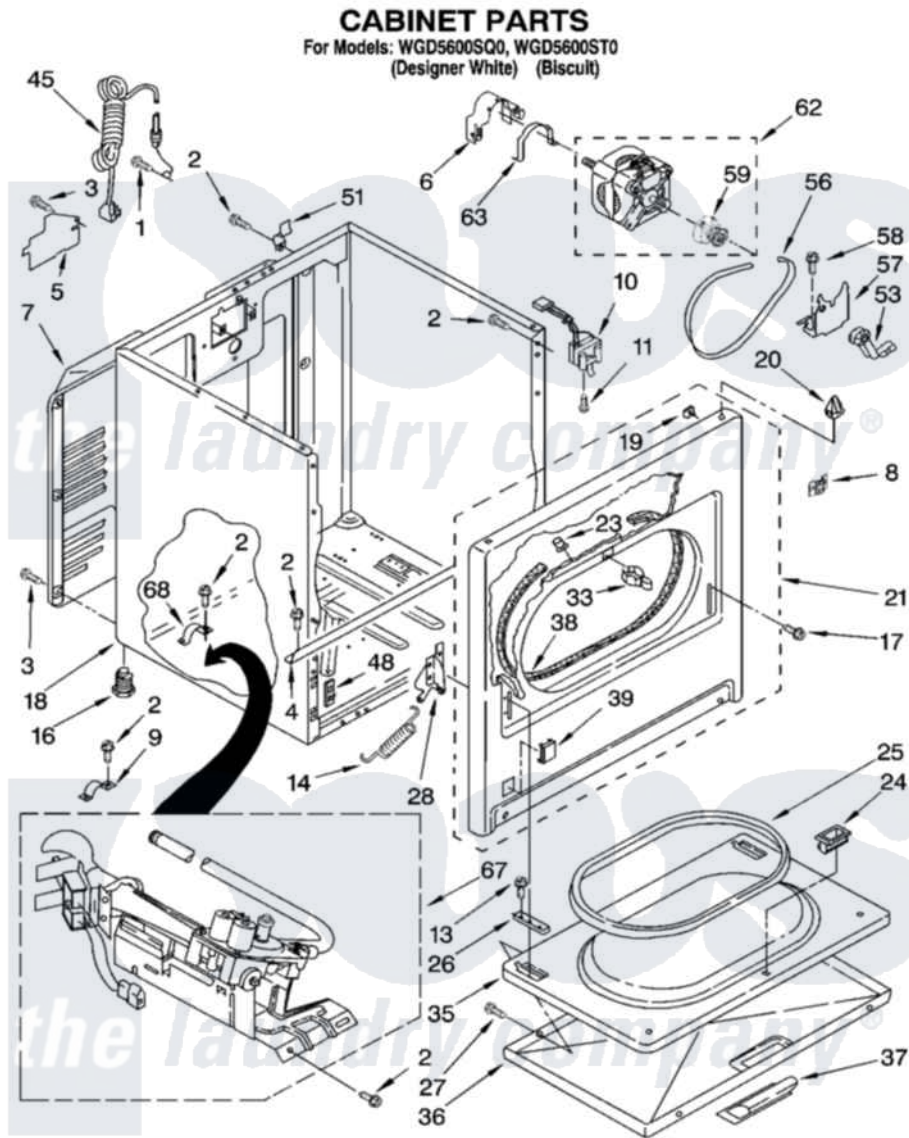

Whirlpool WGD5600ST0 02 - CABINET PARTS

8181401

3

Whirlpool [Residential Whirlpool WGD5600ST0 Dryer Parts](#) Parts Diagram 02 - CABINET PARTS
Click on the part number to view part

Item	Original Part Number	Replaced By	Status	Part Description
1	697776	4331106		Screw, No.10-32 X 7/16
2	343641	681414		Screw, 10AB X 1/2
3	693995			Screw, Hex Head
4	8541400			Bracket, Cabinet
5	3396795			Cover, Terminal Block
6	3404162			Clamp, Motor
7	3396805	280043		Panel-Rear
8	8546676	W10041960		Spring, Door
9	3980175			Clamp, Elbow
10	3406107			Door Switch Assembly
11	697773	3395530		Screw
13	3357011	308685		Side Trim)
14	8541401	W10041960		Spring, Door
16	3392100	49621		Feet-Leveling
"	279810			Foot-Optional
17	342043	486146		Screw

18	8530603	8533643	Cabinet
"	8530606	3977306	Cabinet
19	98234		Clip, U-Bend
20	690363	18776	Lock, Front Top
21	3395197	279740	Panel
"	3977243	279890	Panel
23	685203	279220	Clip
24	3389441		Door Catch Assembly
25	3390731		Seal, Door
26	337189		Clip, Hinge
27	694091		Trim, Side Right Hand
28	8066056		Hinge, Door
"	8066057		Hinge, Door
33	696144	279570	Latch
35	695737		Door, Rear
36	3393549		Door, Front
"	3977241		Door, Front
37	W10095180		Handle, Door
"	W10095190		Handle, Door
38	3406129		Seal And Bearing Assembly
39	3394975		Plug, Front Panel
"	3394978		Plug, Front Panel
45	344020	3401402	Cord, Power
48	3394083		Clip, Front Panel
51	8066217		Hinge, Top
53	691366		Idler And Pulley Assembly
56	8066065	341241	Belt
57	348780		Base, Motor
58	3400500		Bolt, 3405245 5/16-18 X 3/4
59	8066184		Pulley, Motor
62	8066206	279827	Motor-Drve
63	660658		Clamp, Motor Mounting 343481 685441
67	8318272	W10465748	Burner-Gas
68	341029		Clamp, Pipe Door Spring