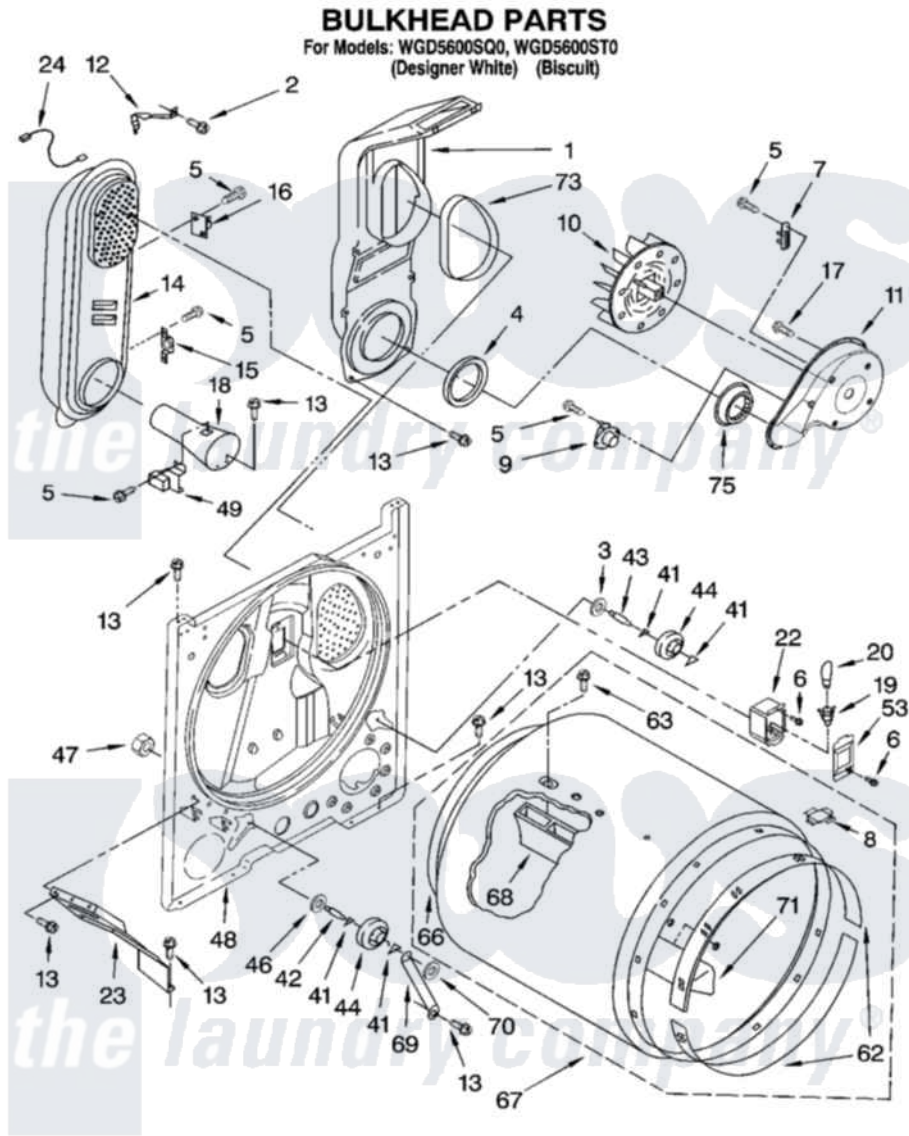

Whirlpool WGD5600ST0 03 - BULKHEAD PARTS

8181401

5

Whirlpool [Residential Whirlpool WGD5600ST0 Dryer Parts](#) Parts Diagram 03 - BULKHEAD PARTS
Click on the part number to view part

Item	Original Part Number	Replaced By	Status	Part Description
1	348368			Lint Chute Assembly
2	489463			Screw, 8-18 X 1/16
3	3388703			Washer, Support
4	347139			Seal, Lint Chute
5	90767			Screw, 8A X 3/8 HeX Washer Head Tapping
6	487909	488729		Screw
7	3392519			Thermal Limiter
8	8066086			Plug, Drum Hole
9	3387134			Thermostat, Internal-Bias
10	694089			Wheel, Blower
11	8577230			Housing, Blower
12	3398161			CLIP
13	343641	681414		Screw, 10AB X 1/2
14	8530285	279980		Box
15	3403140			Thermostat, High-Limit 205F
16	280010			Kit, Thermal Cut-Off

17	3390647	488729	Screw
18	8066049		Funnel, Burner Light
19	3403634	W10136369	Socket, Drum Light Assembly
20	3406124	22002263	Lamp
22	3977373		Bracket, Drum Light
23	3406022		Bracket, Bulkhead
24	3401707		Jumper, Tco-High Limit
41	690997		Washer, Thrust
42	3399506	W10359270	Shaft, Drum Roller Threads
43	3399507	W10359269	Shaft, Drum Roller Threads
44	3397590	349241T	Support
46	348197		Washer, Support
47	3359452		Nut, Lock
48	3403413		Bulkhead
49	338906		Radiant, Sensor
53	3402841	8532165	Lens, Drum Light
62	692526	279441	BeaRng-Rng
63	97787	W10109200	Screw, Baffle Mounting
66	3406130	279857	Seal
67	695587		Drum Assembly
68	692490		Baffle, Drum
69	3976434		Bracket, Support Shaft
70	90296		Nut, Push On
71	3403636		Baffle, Drum
73	339956		Seal, Air Duct To Bulkhead
75	696302		Shield, Exhaust