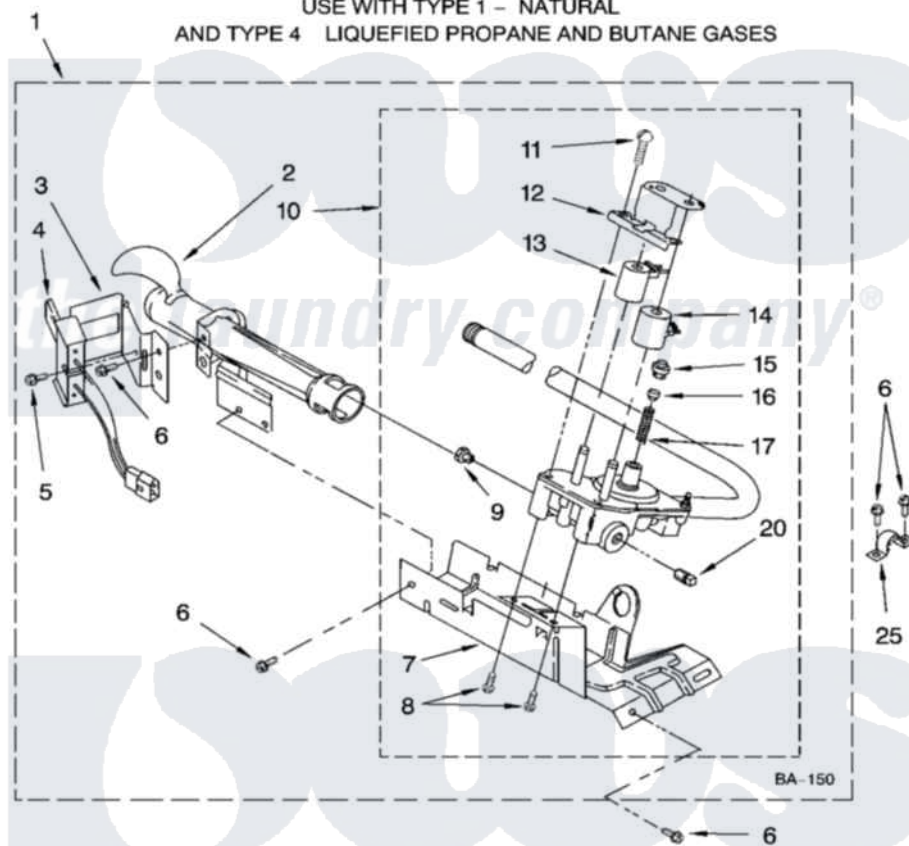

Whirlpool WGD5600ST0 04 - 8318272 BURNER ASSEMBLY, OPTIONAL PARTS (NOT INCLUDED)

8318272 BURNER ASSEMBLY

For Models: WGD5600SQ0, WGD5600ST0

(Designer White) (Biscuit)

USE WITH TYPE 1 - NATURAL

AND TYPE 4 LIQUEFIED PROPANE AND BUTANE GASES

8181401

7

Whirlpool [Residential Whirlpool WGD5600ST0 Dryer Parts](#) Parts Diagram 04 - 8318272 BURNER ASSEMBLY, OPTIONAL PARTS (NOT INCLUDED).
Click on the part number to view part

Item	Original Part Number	Replaced By	Status	Part Description
1	8318272	W10465748		Burner-Gas
2	688617	693140		Burner
3	694298			Bracket, Ignitor
4	686590	279311		Ignitor
5	3393909			Screw, 8-32 X 7/8
6	343641	681414		Screw, 10AB X 1/2
7	693986			Base, Burner
8	3387057			Screw, 10-16 X 1/2 Orifice, Burner
9	234826			Orifice, Burner Type 1
"	229742			Orifice, Burner
"	234868			Orifice, Burner
10	8318277	W10337269		Valve-Gas
11	694421			Screw, Bracket Mounting
12	694538			Bracket, Shunt