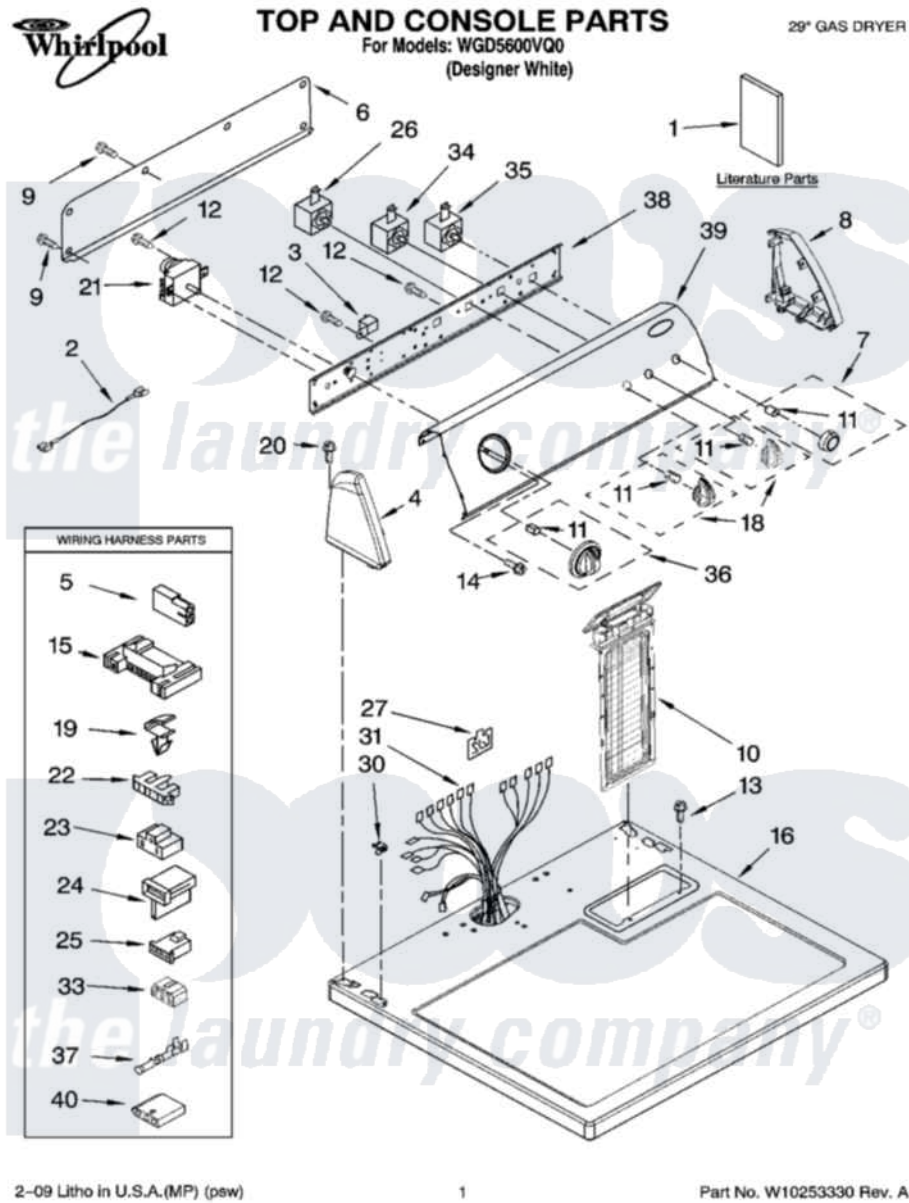

# Whirlpool WGD5600VQ0 01 - TOP AND CONSOLE PARTS

2-09 Litho in U.S.A.(MP) (psw)

1

Part No. W10253330 Rev. A

Whirlpool Residential Whirlpool WGD5600VQ0 Dryer Parts Parts Diagram 01 - TOP AND CONSOLE PARTS  
 Click on the part number to view part

11	<a href="#">8536939</a>		Clip, Knob
12	8533971	<a href="#">90767</a>	Screw, 8A X 3/8 HeX Washer Head Tapping
13	688983	<a href="#">487240</a>	Screw, For Mtg. Service Capacitor
14	8533951	<a href="#">3400859</a>	Screw, Grounding
15	<a href="#">3395683</a>		Receptacle, Multi-Terminal
16	8557930	<a href="#">8563985</a>	Top
18	<a href="#">8565944</a>		Knob, Control
19	<a href="#">3394427</a>		Clip-Harness
20	<a href="#">388326</a>		Screw, 8-18 X 1.25
21	<a href="#">8566184</a>		Timer Assembly
22	<a href="#">3397269</a>		Connector, Timer
23	<a href="#">3401144</a>		Connector
24	<a href="#">3403499</a>		Connector, 2-Postion
25	<a href="#">3403498</a>		Connector, 3-Position
26	<a href="#">3405156</a>		Switch, Rotary
27	<a href="#">8558178</a>		Control, Electronic
30	<a href="#">357213</a>		Nut, Push-In
31	8576542	<a href="#">W10071310</a>	Harns-Wire
33	<a href="#">3347243</a>		Block, Disconnect
34	<a href="#">3405155</a>		Switch, Temperature
35	<a href="#">3398095</a>		Switch, Push-To-Start
36	<a href="#">8566061</a>		Timer Knob Assembly
37	<a href="#">94614</a>		Terminal
38	<a href="#">8544895</a>		Bracket, Control
39	<a href="#">W10206013</a>		Panel, Control
40	<a href="#">3936144</a>		Do-It-Yourself Repair Manuals