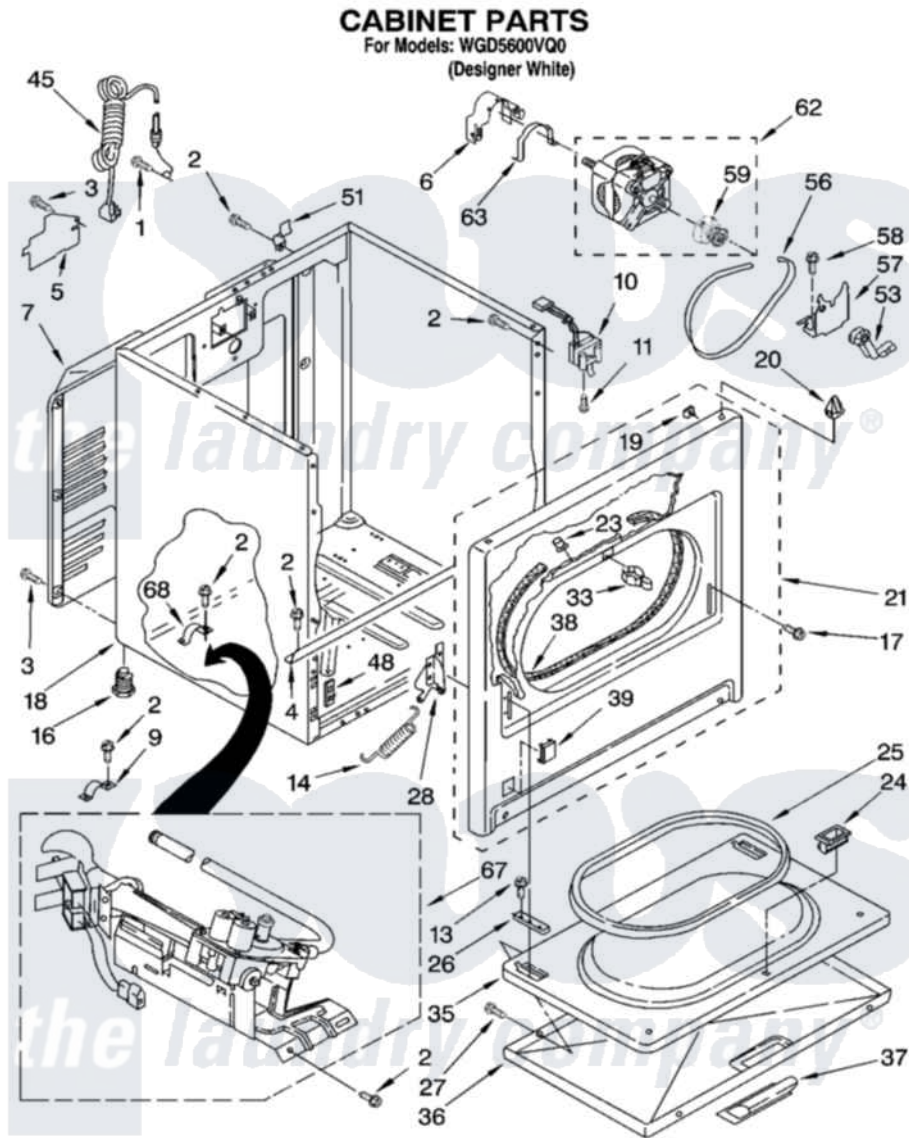

Whirlpool WGD5600VQ0 02 - CABINET PARTS

W10253330

3

Whirlpool [Residential Whirlpool WGD5600VQ0 Dryer Parts](#) Parts Diagram 02 - CABINET PARTS
Click on the part number to view part

Item	Original Part Number	Replaced By	Status	Part Description
1	697776	4331106		Screw, No.10-32 X 7/16
2	343641	681414		Screw, 10AB X 1/2
3	693995			Screw, Hex Head
4	8541400			Bracket, Cabinet
5	3396795			Cover, Terminal Block
6	3404162			Clamp, Motor
7	3396805	280043		Panel-Rear
9	3980175			Clamp, Elbow
10	3406107			Door Switch Assembly
11	697773	3395530		Screw
13	3357011	308685		Side Trim)
14	W10041960			Spring, Door
16	3392100	49621		Feet-Leveling
"	279810			Foot-Optional
17	342043	486146		Screw
18	8530603	8533643		Cabinet

19	98234		Clip, U-Bend
20	690363	18776	Lock, Front Top
21	3395197	279740	Panel
23	685203	279220	Clip
24	3389441		Door Catch Assembly
25	3390731		Seal, Door
26	337189		Clip, Hinge
27	694091		Trim, Side Right Hand
28	8066056		Hinge, Door
"	8066057		Hinge, Door
33	696144	279570	Latch
35	695737		Door, Rear
36	3393549		Door, Front
37	W10095180		Handle, Door
38	3406129		Seal And Bearing Assembly
39	3394975		Plug, Front Panel
45	344020	3401402	Cord, Power
48	3394083		Clip, Front Panel
51	8066217		Hinge, Top
53	691366		Idler And Pulley Assembly
56	8066065	341241	Belt
57	348780		Base, Motor
58	3400500		Bolt, 3405245 5/16-18 X 3/4
59	8066184		Pulley, Motor
62	W10194250	279827	Motor-Drve
63	W10121316		Plug, Multivent
67	8318272	W10465748	Burner-Gas
68	341029		Clamp, Pipe Door Spring