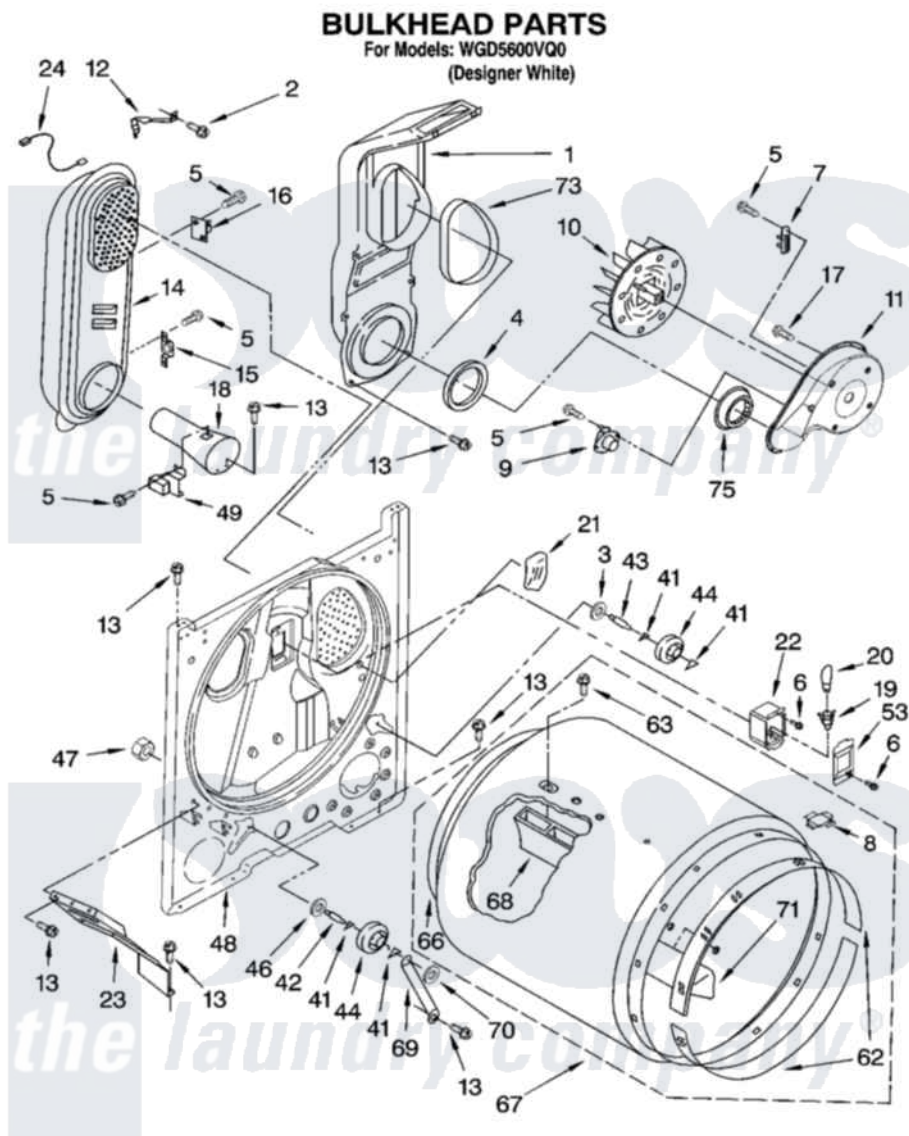

Whirlpool WGD5600VQ0 03 - BULKHEAD PARTS

W10253330

5

Whirlpool [Residential Whirlpool WGD5600VQ0 Dryer Parts](#) Parts Diagram 03 - BULKHEAD PARTS
Click on the part number to view part

Item	Original Part Number	Replaced By	Status	Part Description
1	348368			Lint Chute Assembly
2	489463			Screw, 8-18 X 1/16
3	3388703			Washer, Support
4	347139			Seal, Lint Chute
5	90767			Screw, 8A X 3/8 HeX Washer Head Tapping
6	487909	488729		Screw
7	3392519			Thermal Limiter
8	8066086			Plug, Drum Hole
9	8318268			Thermostat, Internal-Bias
10	694089			Wheel, Blower
11	8577230			Housing, Blower
12	3398161			CLIP
13	343641	681414		Screw, 10AB X 1/2
14	8530285	279980		Box
15	3403140			Thermostat, High-Limit 205F
16	280010			Kit, Thermal Cut-Off

17	3390647	488729	Screw
18	8066049		Funnel, Burner Light
19	W10136369		Socket, Drum Light Assembly
20	3406124	22002263	Lamp
21	3976479	279366	Electrode
22	3977373		Bracket, Drum Light
23	3406022		Bracket, Bulkhead
24	3401707		Jumper, Tco-High Limit
41	690997		Washer, Thrust
42	3399506	W10359270	Shaft, Drum Roller Threads
43	3399507	W10359269	Shaft, Drum Roller Threads
44	3397590	349241T	Support
46	348197		Washer, Support
47	3359452		Nut, Lock
48	3403414		Bulkhead
49	338906		Radiant, Sensor
53	3402841	8532165	Lens, Drum Light
62	692526	279441	BeaRng-Rng
63	W10219342		Screw, Baffle Mounting
66	3406130	279857	Seal
67	695587		Drum Assembly
68	692490		Baffle, Drum
69	3976434		Bracket, Support Shaft
70	90296		Nut, Push On
71	3403636		Baffle, Drum
73	339956		Seal, Air Duct To Bulkhead
75	696302		Shield, Exhaust