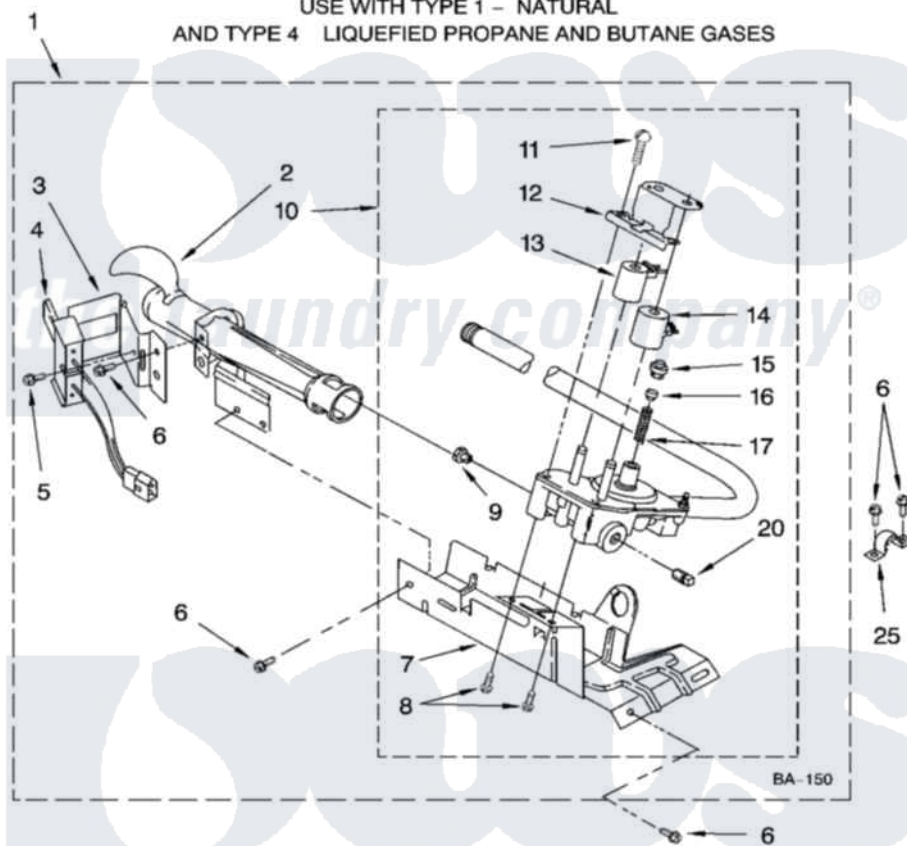

**Whirlpool WGD5600VQ0 04 - 8318272 BURNER ASSEMBLY, OPTIONAL PARTS (NOT INCLUDED)**

**8318272 BURNER ASSEMBLY**

For Models: WGD5600VQ0

(Designer White)

USE WITH TYPE 1 - NATURAL  
AND TYPE 4 LIQUEFIED PROPANE AND BUTANE GASES

W10253330

7

Whirlpool [Residential Whirlpool WGD5600VQ0 Dryer Parts](#) Parts Diagram 04 - 8318272 BURNER ASSEMBLY, OPTIONAL PARTS (NOT INCLUDED).  
Click on the part number to view part

Item	Original Part Number	Replaced By	Status	Part Description
1	8318272	<a href="#">W10465748</a>		Burner-Gas
2	688617	<a href="#">693140</a>		Burner
3	<a href="#">694298</a>			Bracket, Ignitor
4	686590	<a href="#">279311</a>		Ignitor
5	<a href="#">3393909</a>			Screw, 8-32 X 7/8
6	343641	<a href="#">681414</a>		Screw, 10AB X 1/2
7	693986			Base, Burner
8	<a href="#">3387057</a>			Screw, 10-16 X 1/2 Orifice, Burner
9	<a href="#">234826</a>			Orifice, Burner Type 1
"	<a href="#">229742</a>			Orifice, Burner
"	<a href="#">234868</a>			Orifice, Burner
10	8318277	<a href="#">W10337269</a>		Valve-Gas
11	<a href="#">694421</a>			Screw, Bracket Mounting
12	<a href="#">694538</a>			Bracket, Shunt